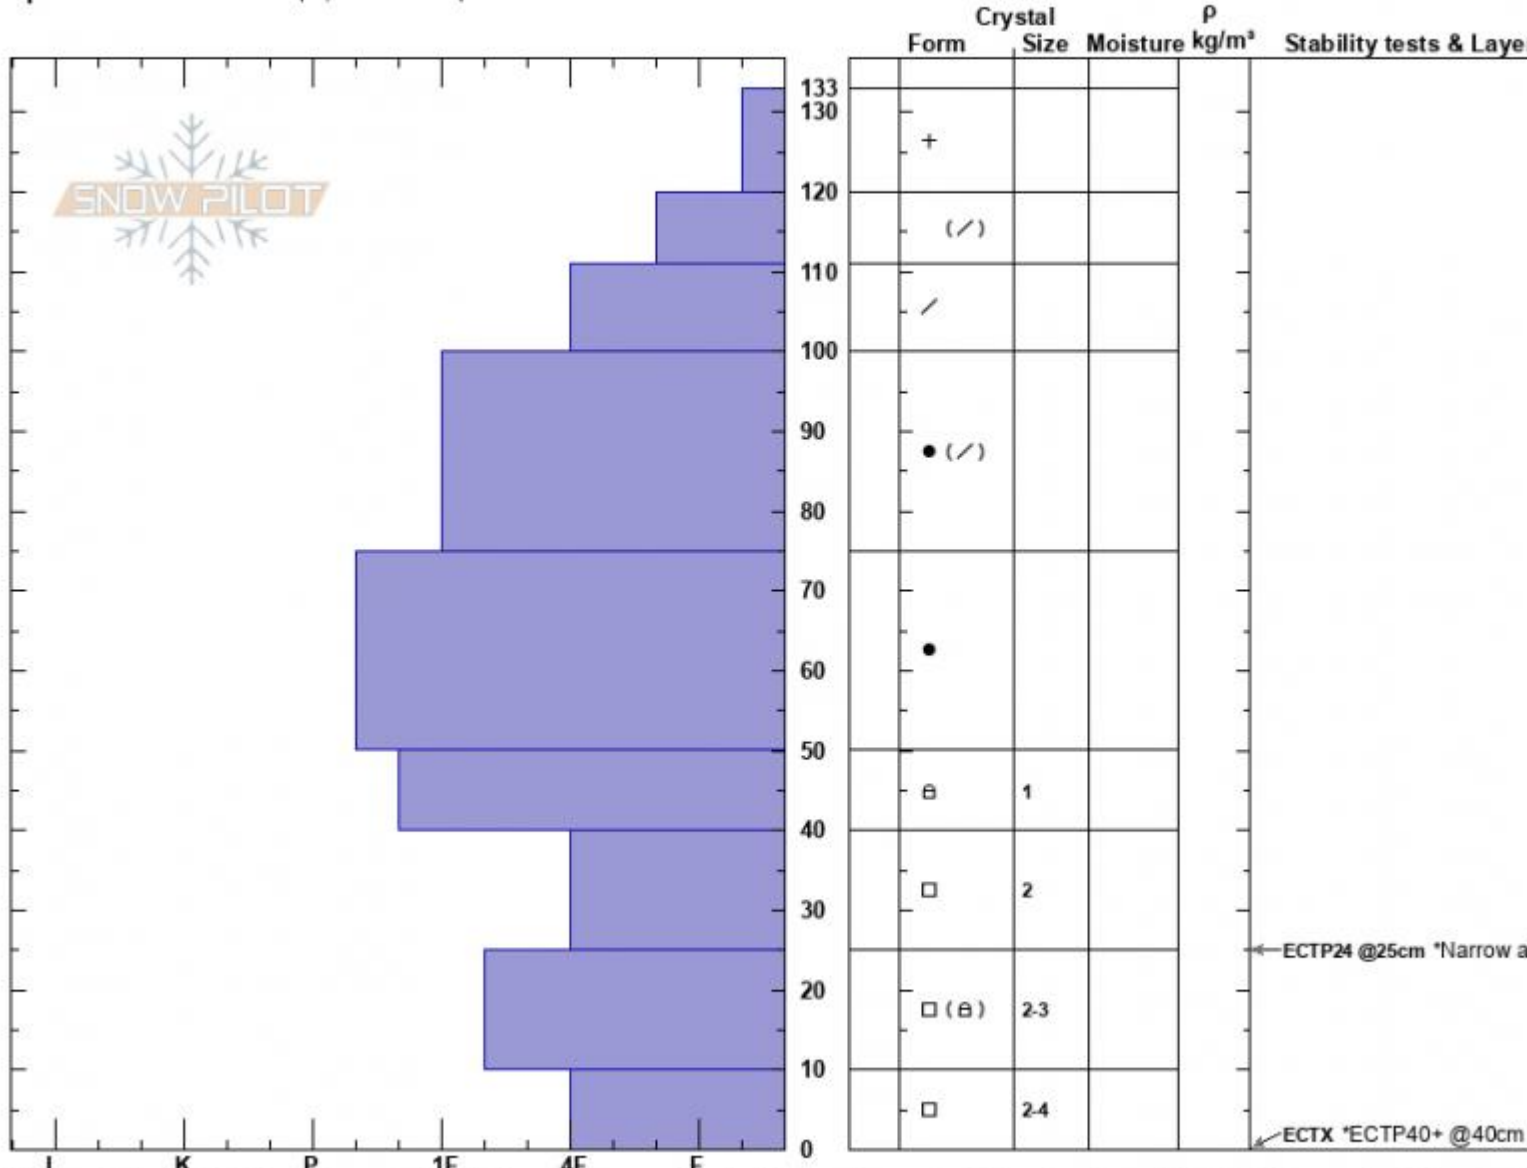

Mt. Ellis -Top of Bum
 Gallatin Range-N
 MT
 Elevation: 8135 ft
 Aspect: 80°
 Specifics: Ski tracks on slope; We skied slope

Alex Marienthal
 01/17/2025 - 12:45pm
 Co-ord: 45.57702N, -110.95279W
 Slope Angle: 25°
 Wind Loading: no

Stability: Good
 Air Temperature:
 Sky Cover: BKN
 Precipitation: S-1
 Wind: Calm

HS:133 Layer Notes:
 133-120cm:Problematic layer

Notes: First ect (ECTP24) was tapered at the bottom of column on the side I hit, may have made it fail easier. Second ECT (ECTX) propagated after extra h of the slab above the weak layer. (ECTP40+ @40cm).

Advisory Region
 Northern Gallatin
 Longitude
 -110.96W
 Latitude
 45.58N
 Northern Gallatin, 2025-01-17