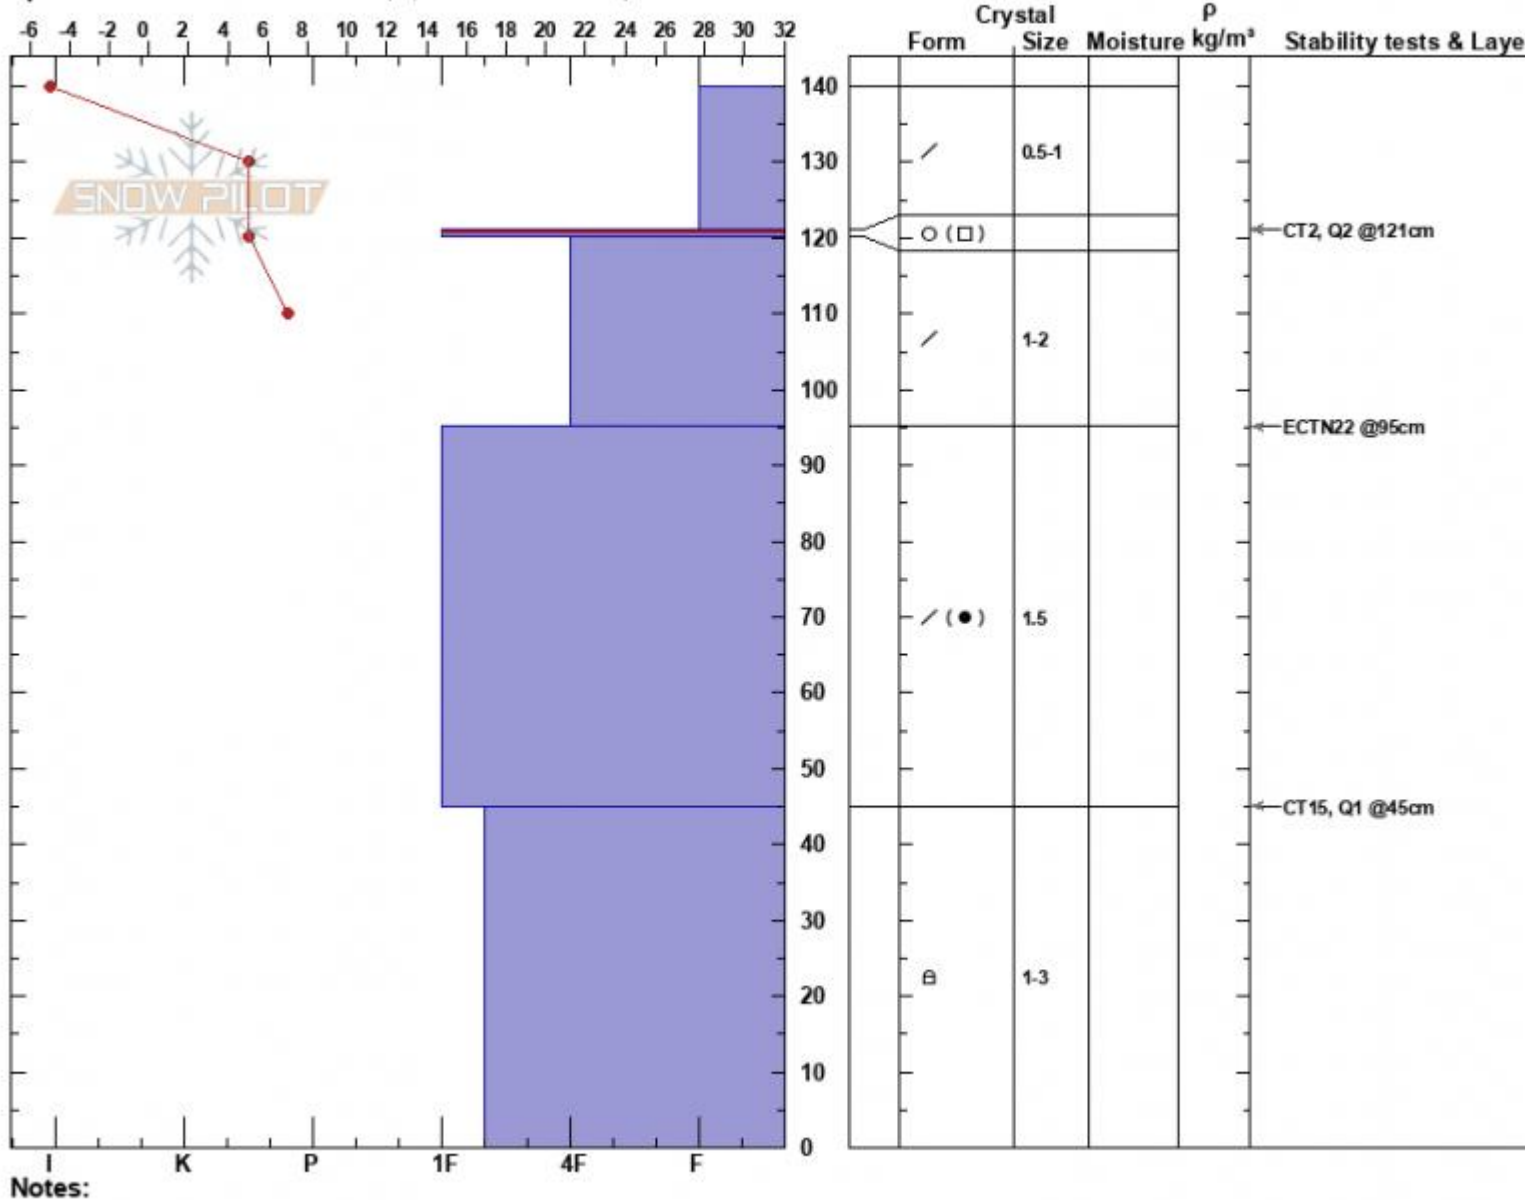

Pit Practice
 Gallatin Range-N
 MT
 Elevation: 6915 ft
 Aspect: E
 Specifics: Snowmobile tracks on slope; We snowmobiled slope

Isaac Freeland
 01/18/2025 - 4:05pm
 Co-ord: 45.49580N, -111.10465W
 Slope Angle: 27°
 Wind Loading: no

Stability: Very Good
 Air Temperature: -7°F
 Sky Cover: BKN
 Precipitation: NO
 Wind: Light Breeze

HS:140
 PF:90
 Layer Notes: 121-120cm: Problematic layer

Advisory Region
 Northern Gallatin
 Longitude
 -111.11W
 Latitude
 45.50N
 Northern Gallatin, 2025-01-18