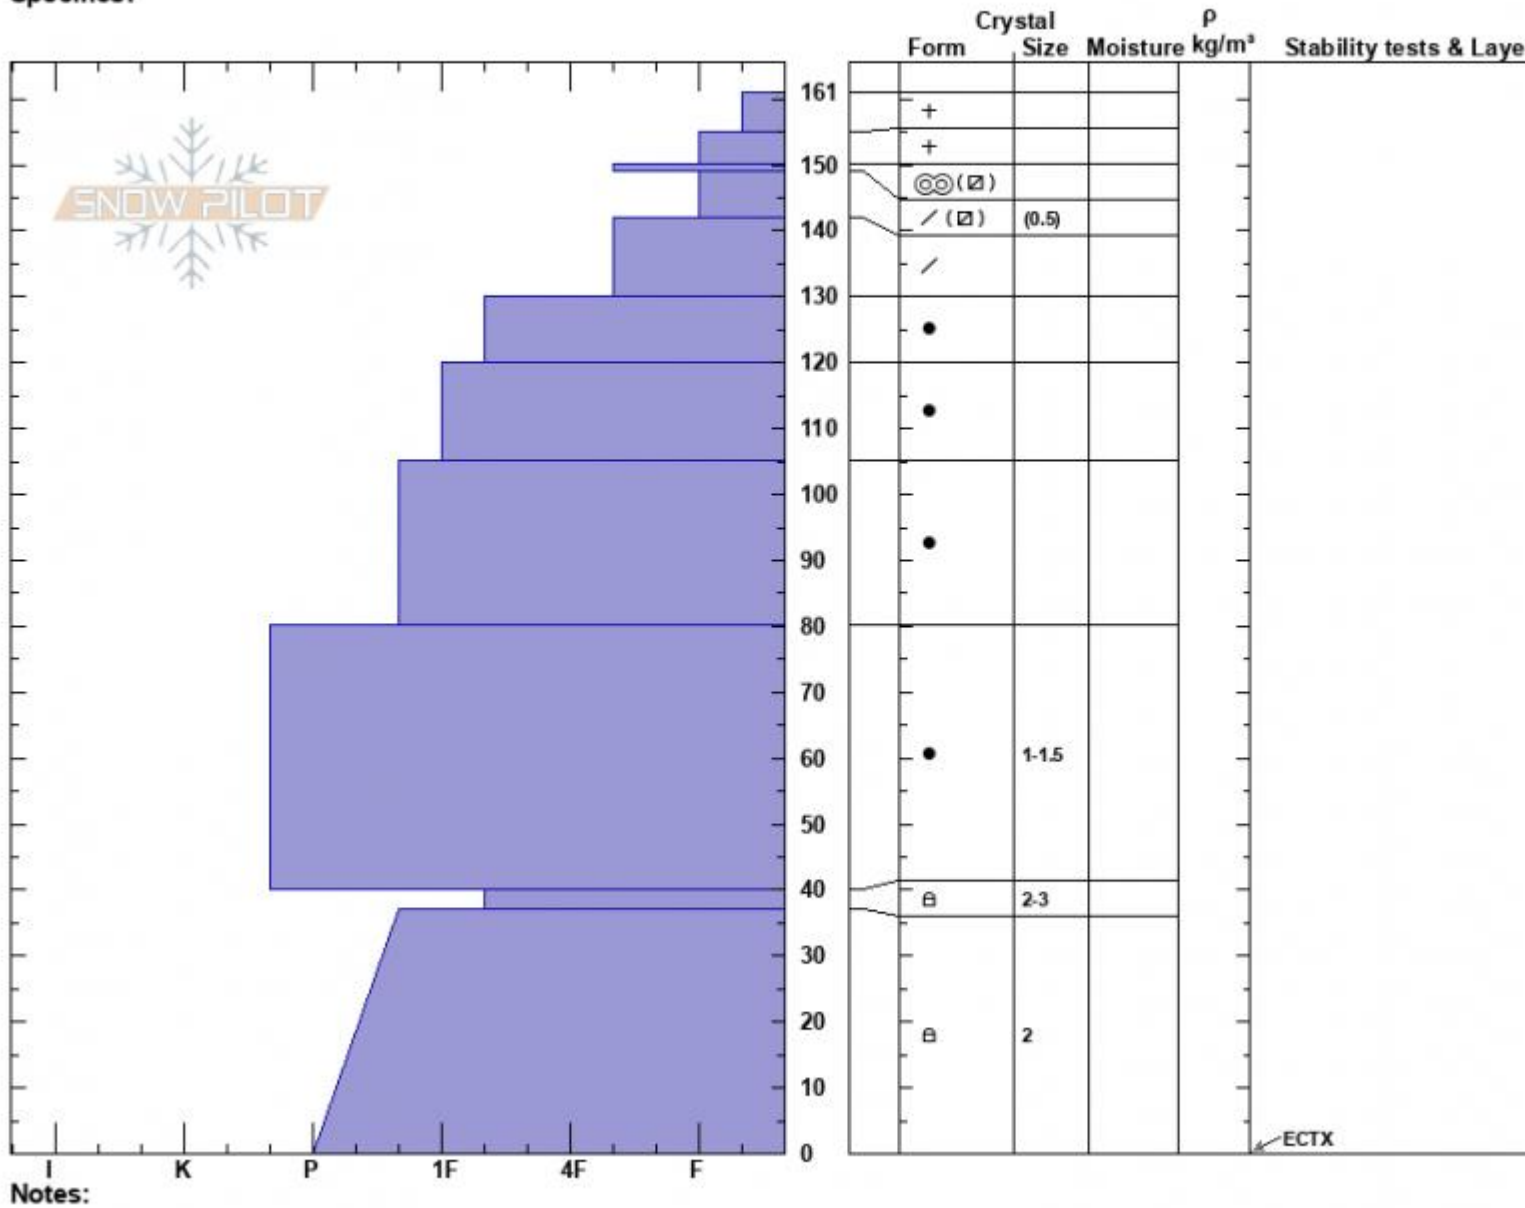

Refrigerator Chutes
 Bridger Range
 MT
 Elevation: 8323 ft
 Aspect: 2°
 Specifics:

Haylee Darby
 01/19/2025 - 11:50am
 Co-ord: 45.82880N, -110.93216W
 Slope Angle: 25°
 Wind Loading: no

Stability:
 Air Temperature: -14°C
 Sky Cover: OVC
 Precipitation: S1
 Wind: W Calm

HS:161 Layer Notes:

Advisory Region
 Bridger Range
 Longitude
 -110.93W
 Latitude
 45.83N
 Bridger Range, 2025-01-19