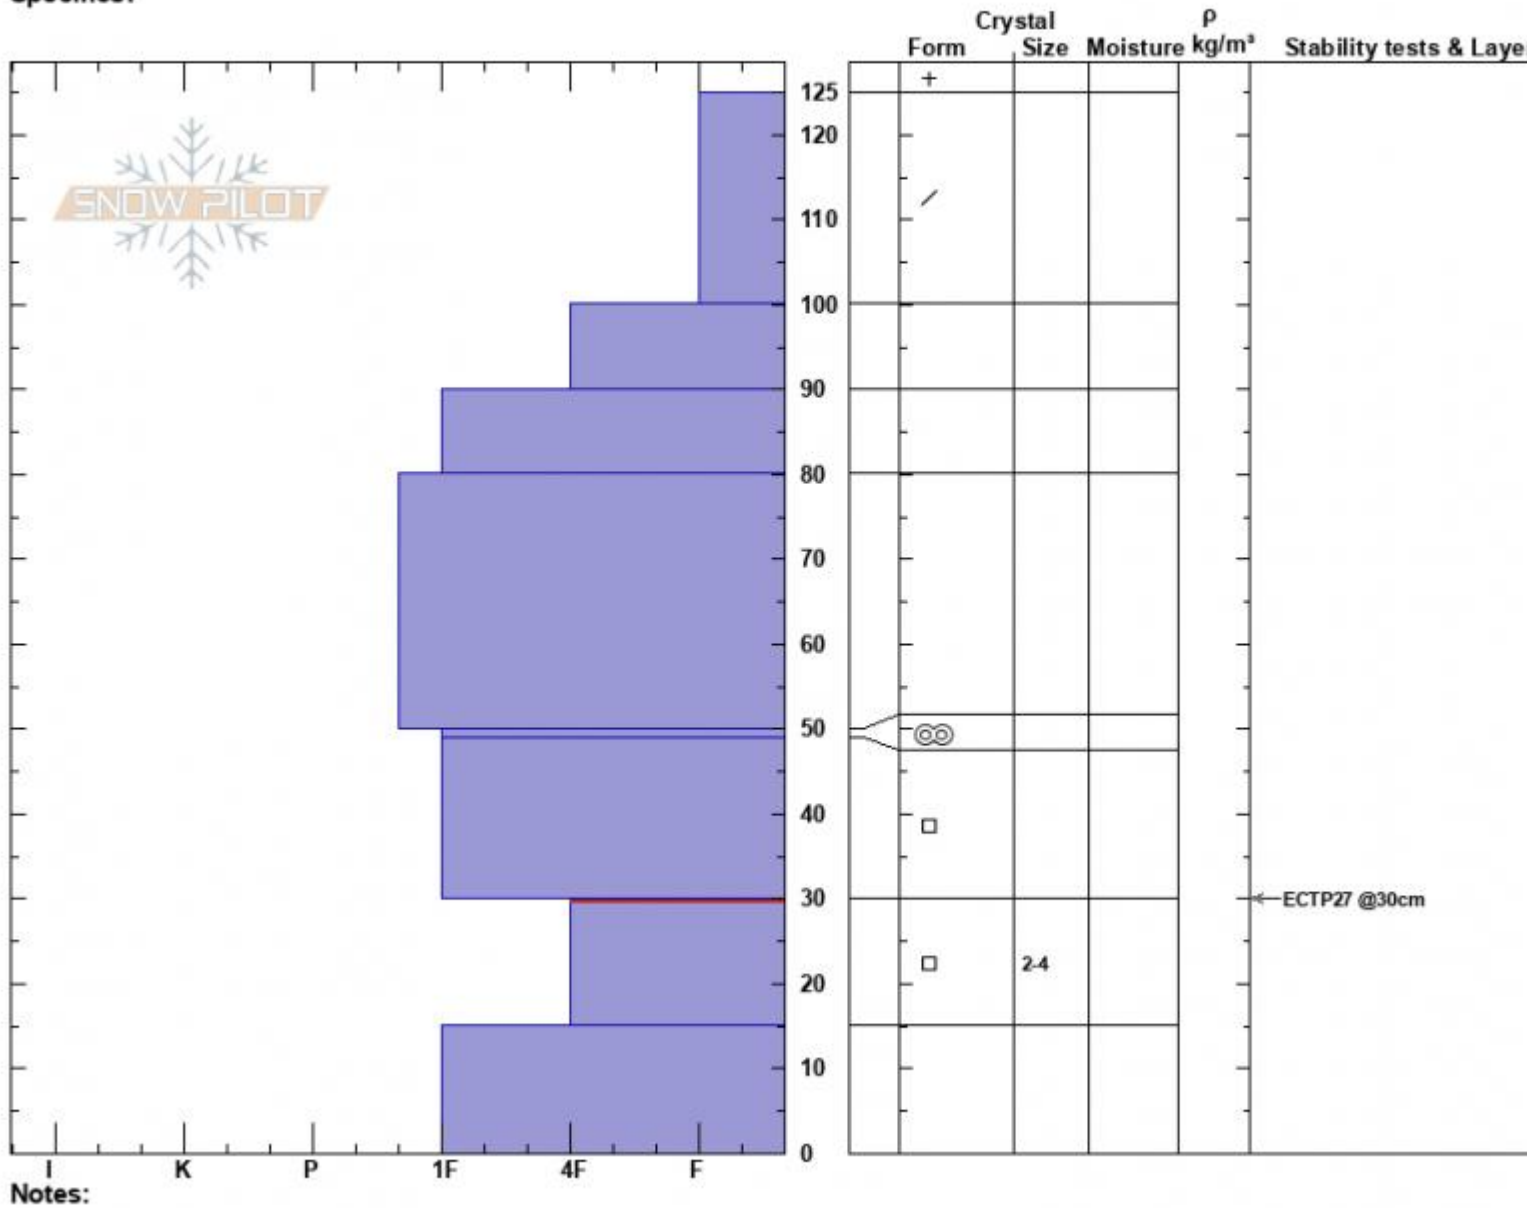

Ski Hill
 Lionhead Range
 MT
 Elevation: 8000 ft
 Aspect: 60°
 Specifics:

Dave Zinn
 01/23/2025 - 1:30pm
 Co-ord: 44.70254N, -111.29600W
 Slope Angle: 30°
 Wind Loading: no

Stability: Fair
 Air Temperature:
 Sky Cover: OVC
 Precipitation: NO
 Wind: NE Light Breeze

HS:125 Layer Notes:
 PF:30 30-15cm:Problematic layer

Advisory Region
 Lionhead Range
 Longitude
 -111.29W
 Latitude
 44.70N
 Lionhead Range, 2025-01-23