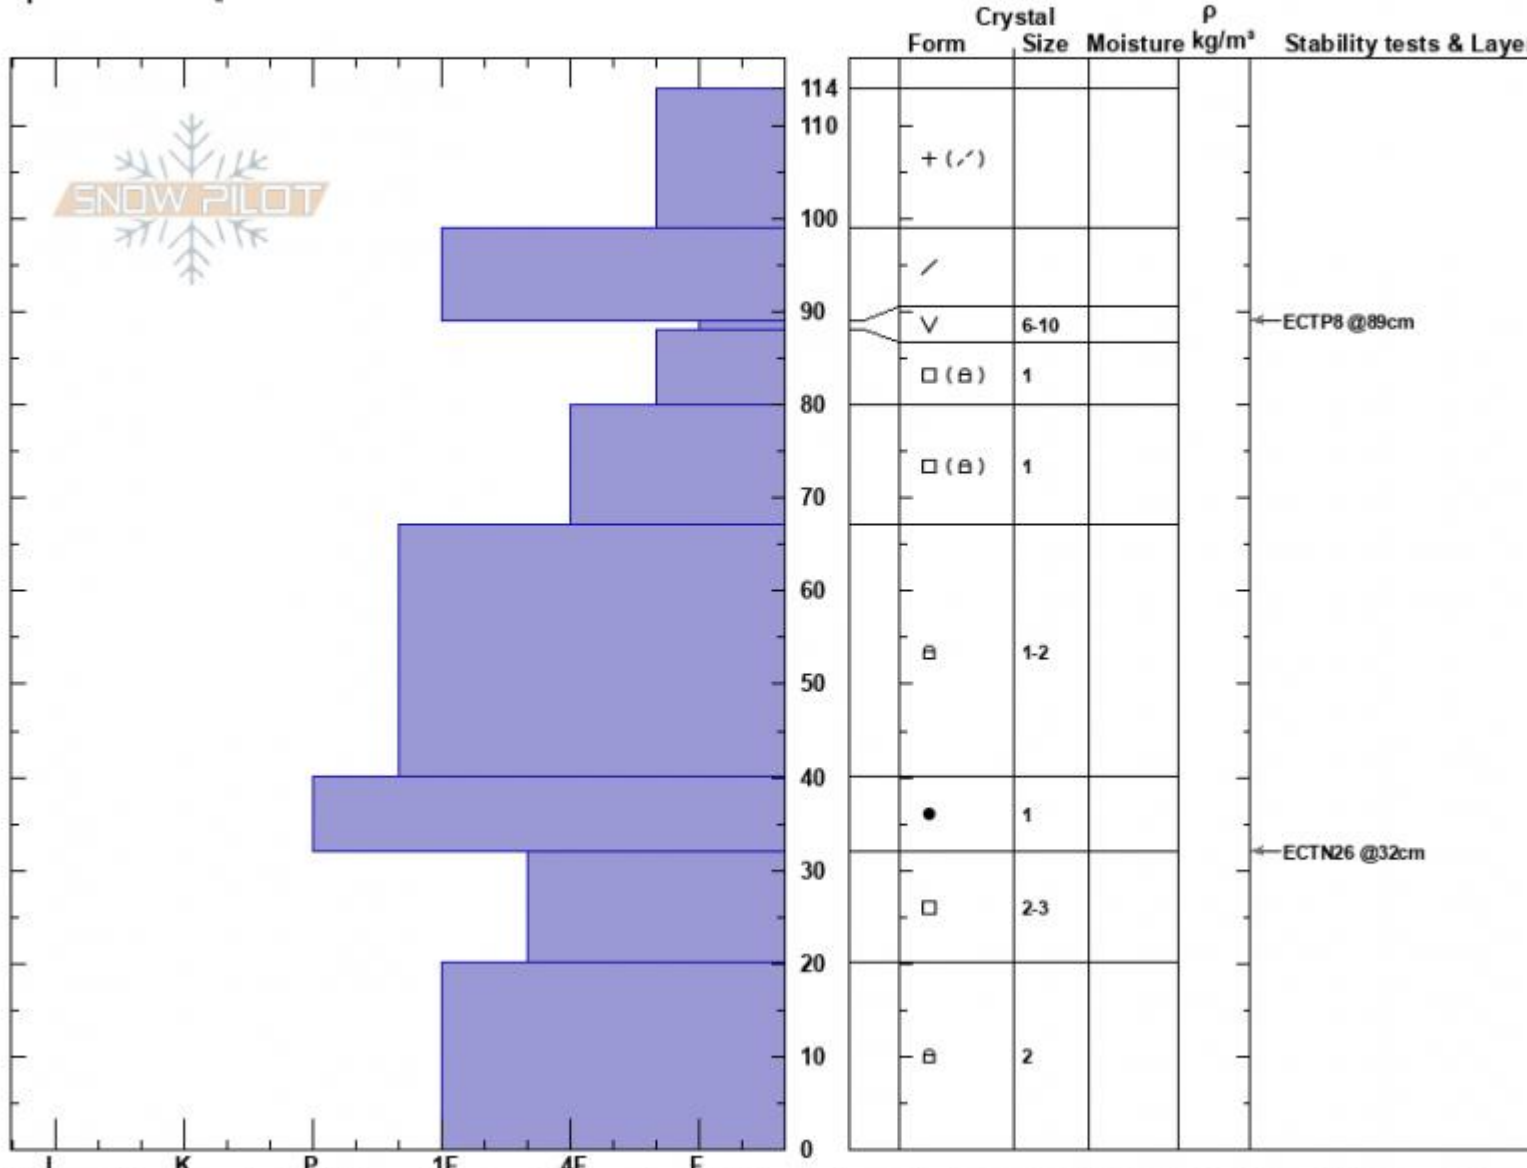

BeaverCrk WildnsBndry
 Madison Range-S
 MT
 Elevation: 8845 ft
 Aspect: 250°
 Specifics: Cracking

Alex Marienthal
 02/02/2025 - 12:52pm
 Co-ord: 44.97642N, -111.35868W
 Slope Angle: 20°
 Wind Loading: no

Stability:
 Air Temperature:
 Sky Cover: OVC
 Precipitation: S-1
 Wind: SW Moderate

HS:114 Layer Notes:
 89-88cm: Problematic layer

Notes: While riding we had multiple cracks shoot out from our skis 10-50 ft long. 3 other pits had ECTP4, ECTPV, ECTP5, ECTP8 on SH/NSF layer below r and SW aspects at 9,000-9,200'

Advisory Region
 Southern Madison
 Longitude
 -111.27W
 Latitude
 45.06N
 Southern Madison, 2025-02-02