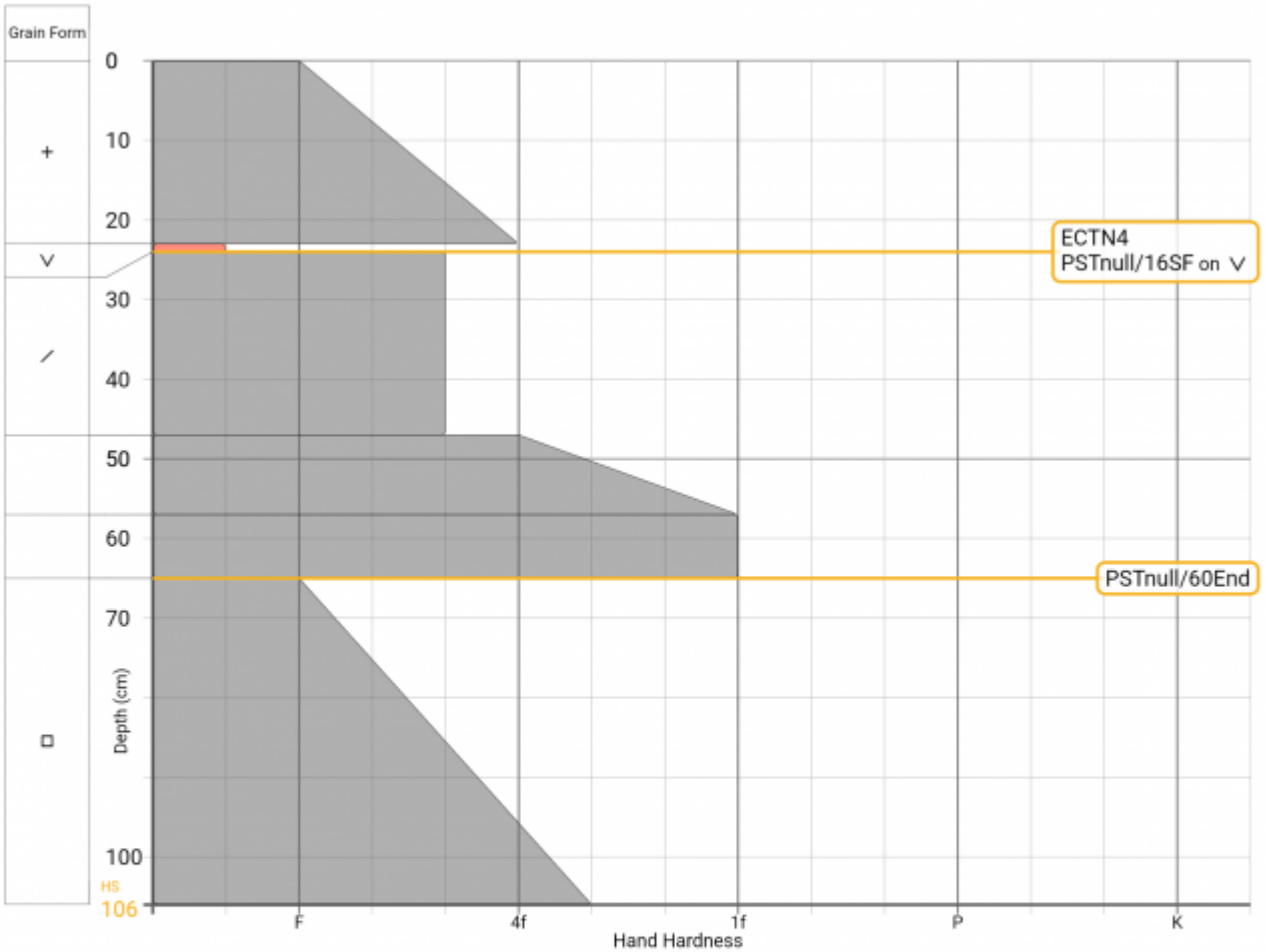

Profile Name: --

General

🕒 Date: 2025-02-02 10:31:24.000

👤 Observer: **Matt Zia**

🏠 Org: **Montana Mountaineering Association**

Location

📍 Elevation: **7283ft**

🌬️ Aspect: **E**

📐 Slope: **14°**

📍 Lat/Lng: **44.8978,-111.0673**

Weather

🌡️ Air Temperature: --

☁️ Sky Cover: **Overcast**

❄️ Precipitation: **Snow <0.5cm/hr**

🌬️ Wind: **Light, SW**

👉 Blowing Snow: **No Transport**

Snow Conditions

📏 Total Snow Depth (HS): **106cm**

❄️ Surface Grain: **Precipitation Particles**

👉 Foot Pen: **41cm**

👉 Ski Pen: **20cm**

Notes:

MANUAL SNOW PROFILE

Advisory Region
Southern Madison
Longitude
-111.06W

Latitude

44.89N

Southern Madison, 2025-02-02