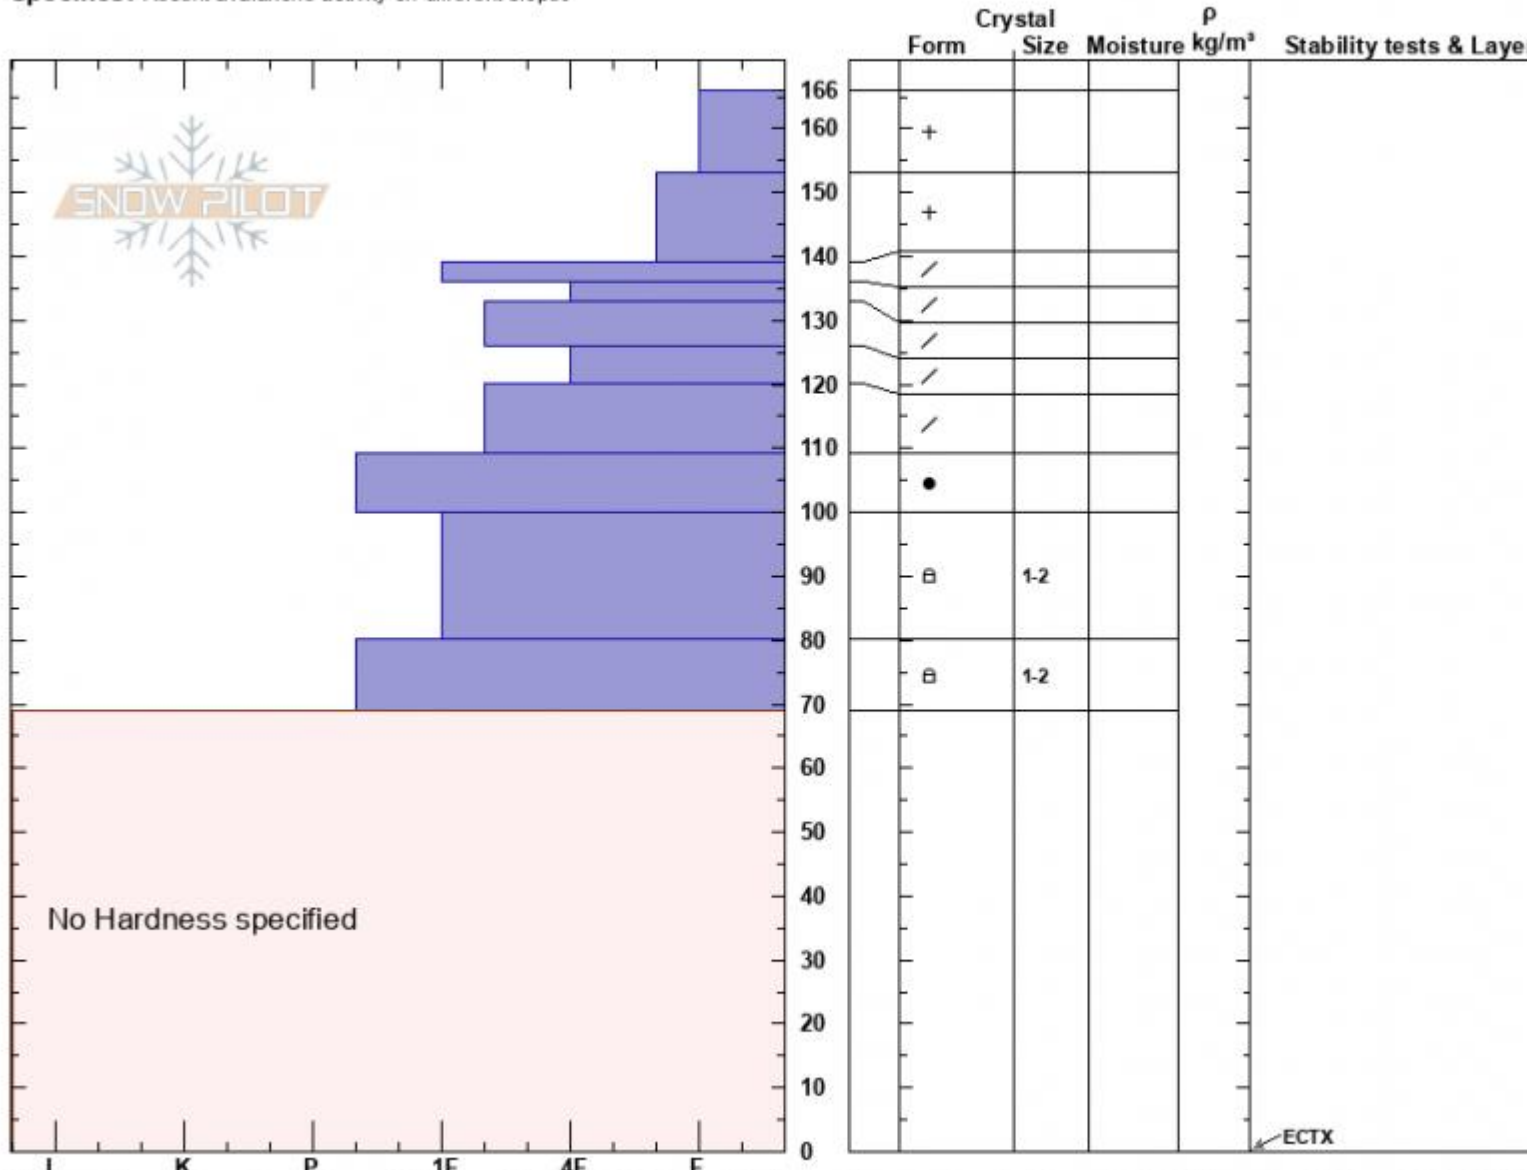

Mt. Abundance, S.shldr  
 Cooke City  
 MT  
 Elevation: 9251 ft  
 Aspect: 170°  
 Specifics: Recent avalanche activity on different slopes

Alex Marienthal  
 02/09/2025 - 12:25pm  
 Co-ord: 45.06501N, -110.01150W  
 Slope Angle: 15°  
 Wind Loading: no

Stability:  
 Air Temperature:  
 Sky Cover: SCT  
 Precipitation: NO  
 Wind: W Moderate

HS:166 Layer Notes:  
 PF:60 153-139cm:Problematic layer

Notes: We saw natural wind slabs on Wolverine, R1-D1.5, 8-12" deep x 50' wide, and two snowboarders triggered wind slabs on Scotch Bonnet, R1-D2, 12"

Advisory Region  
 Cooke City  
 Longitude  
 -109.95W

Latitude

45.07N

Cooke City, 2025-02-10