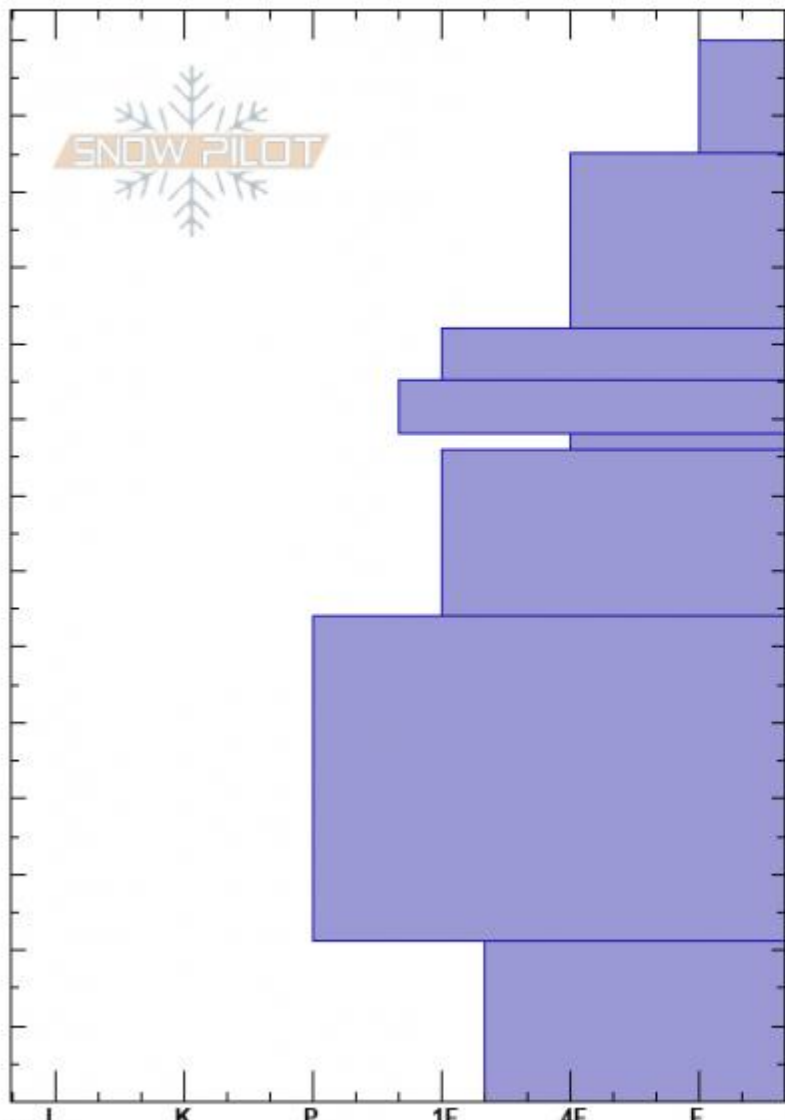

Deer Creek NE Face  
 Madison Range-N  
 MT  
 Elevation: 8200 ft  
 Aspect: 70°  
 Specifics:

Haylee Darby  
 02/10/2025 - 1:00pm  
 Co-ord: 45.31479N, -111.22955W  
 Slope Angle: 20°  
 Wind Loading:

Stability:  
 Air Temperature:  
 Sky Cover: FEW  
 Precipitation: NO  
 Wind: Calm

HS:140 Layer Notes:

Form	Crystal Size	Moisture	$\rho$ kg/m <sup>3</sup>	Stability tests & Layer
/				
/				
•				
⊖				
⊖ (V)	1-2(6)			← ECTP28 @88cm
□	1			
□	1-2			
□	3-4			