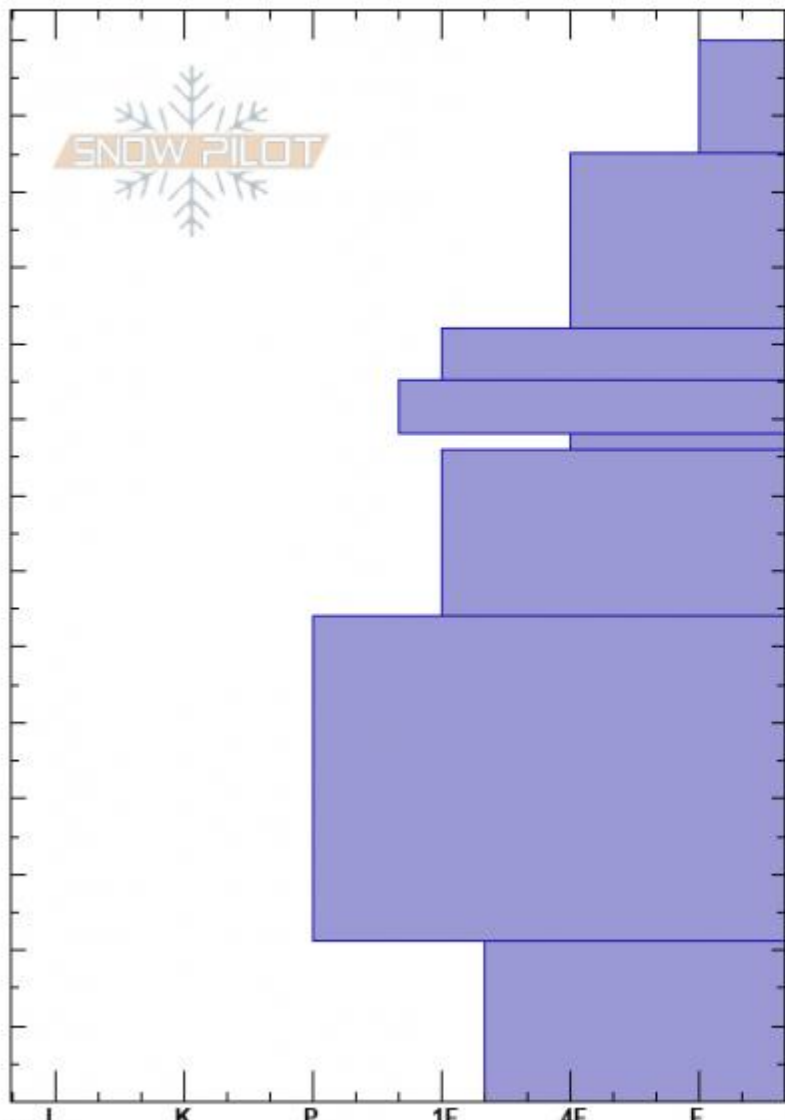

Deer Creek NE Face
 Madison Range-N
 MT
 Elevation: 8200 ft
 Aspect: 70°
 Specifics:

Haylee Darby
 02/10/2025 - 1:00pm
 Co-ord: 45.31479N, -111.22955W
 Slope Angle: 20°
 Wind Loading:

Stability:
 Air Temperature:
 Sky Cover: FEW
 Precipitation: NO
 Wind: Calm

HS:140 Layer Notes:

Form	Crystal Size	Moisture	ρ kg/m ³	Stability tests & Layer
/				
/				
•				
⊖				
⊖ (V)	1-2(6)			← ECTP28 @88cm
□	1			
□	1-2			
□	3-4			

Notes:

Advisory Region
 Northern Madison
 Longitude
 -111.26W

Latitude

45.32N

Northern Madison, 2025-02-10