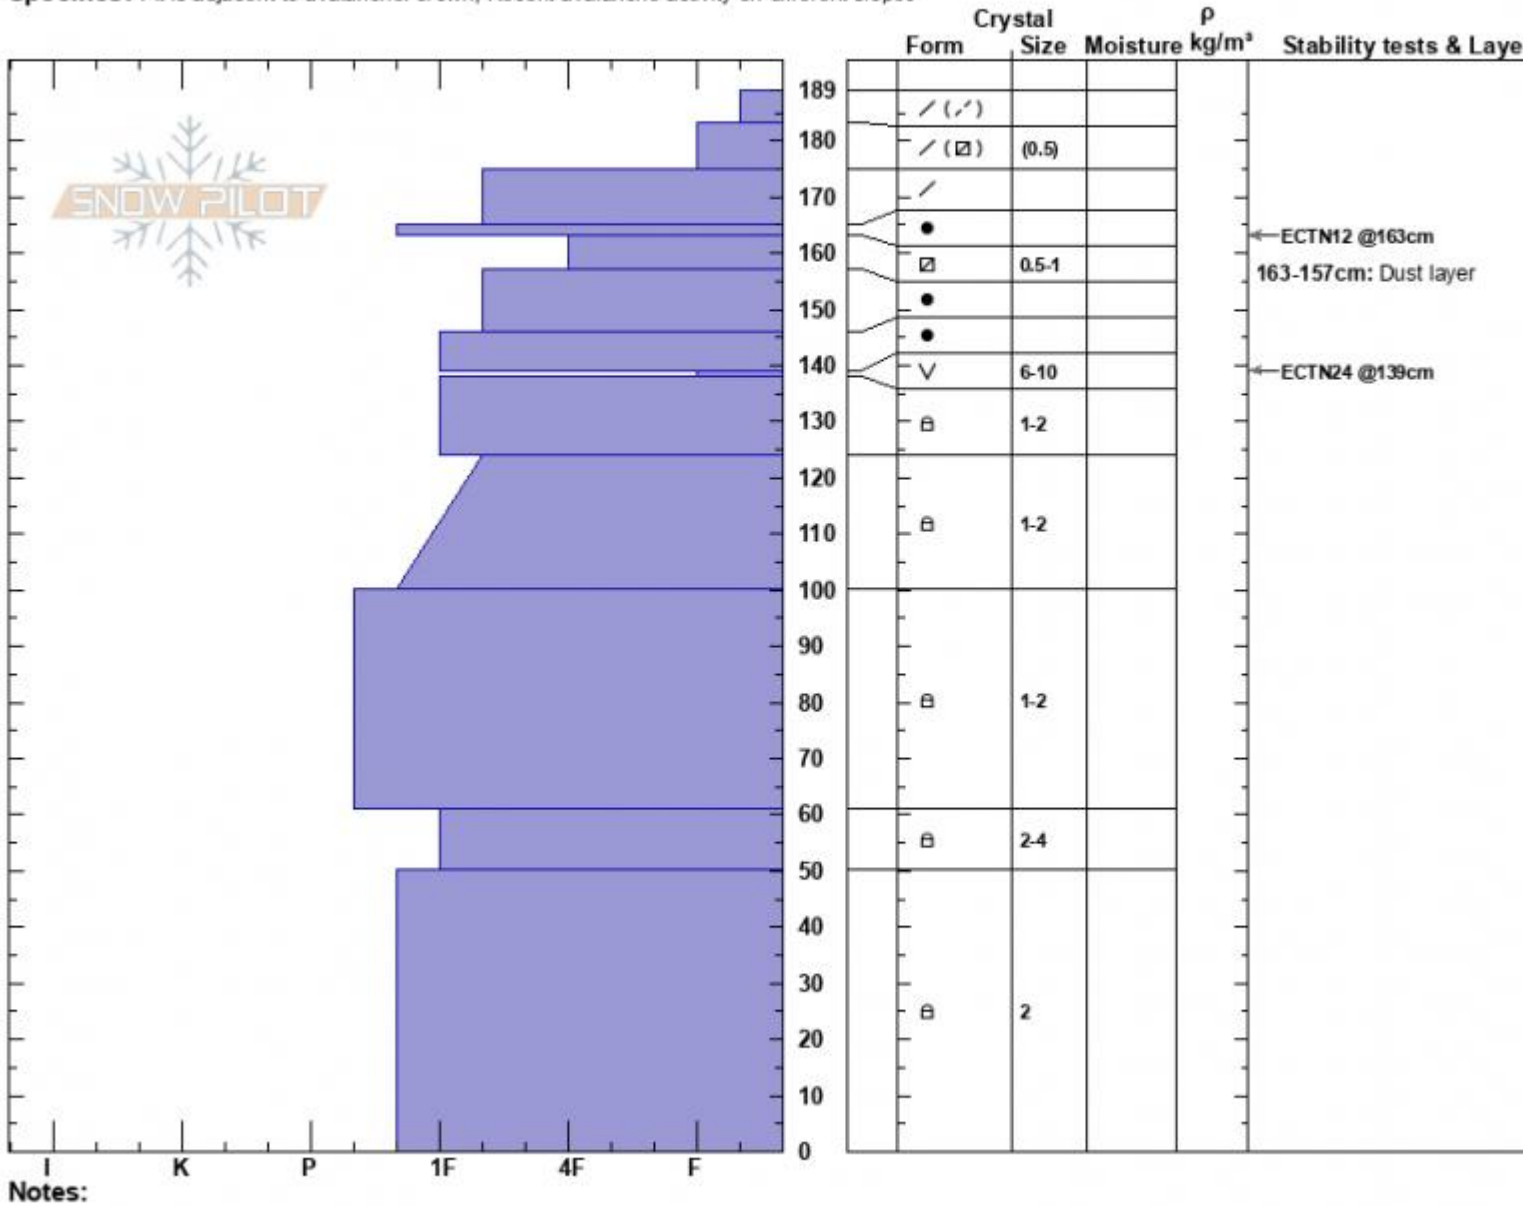

Sunlight Avalanche
 Madison Range-S
 MT
 Elevation: 9130 ft
 Aspect: 80°
 Specifics: Pit is adjacent to avalanche: crown; Recent avalanche activity on different slopes

Dave Zinn
 02/13/2025 - 11:30am
 Co-ord: 44.96913N, -111.30240W
 Slope Angle: 35°
 Wind Loading: previous

Stability: Fair
 Air Temperature: -14°C
 Sky Cover: SCT
 Precipitation: NO
 Wind: SW Light Breeze

HS:189
 PF:80
 Layer Notes:
 163-157cm: Dust layer
 139-138cm: Problematic layer

Advisory Region
 Southern Madison
 Longitude
 -111.27W
 Latitude
 45.06N

Avalanche Details: [Persistent Slab Avalanches in Taylor Fork Southern Madison, 2025-02-13](#)