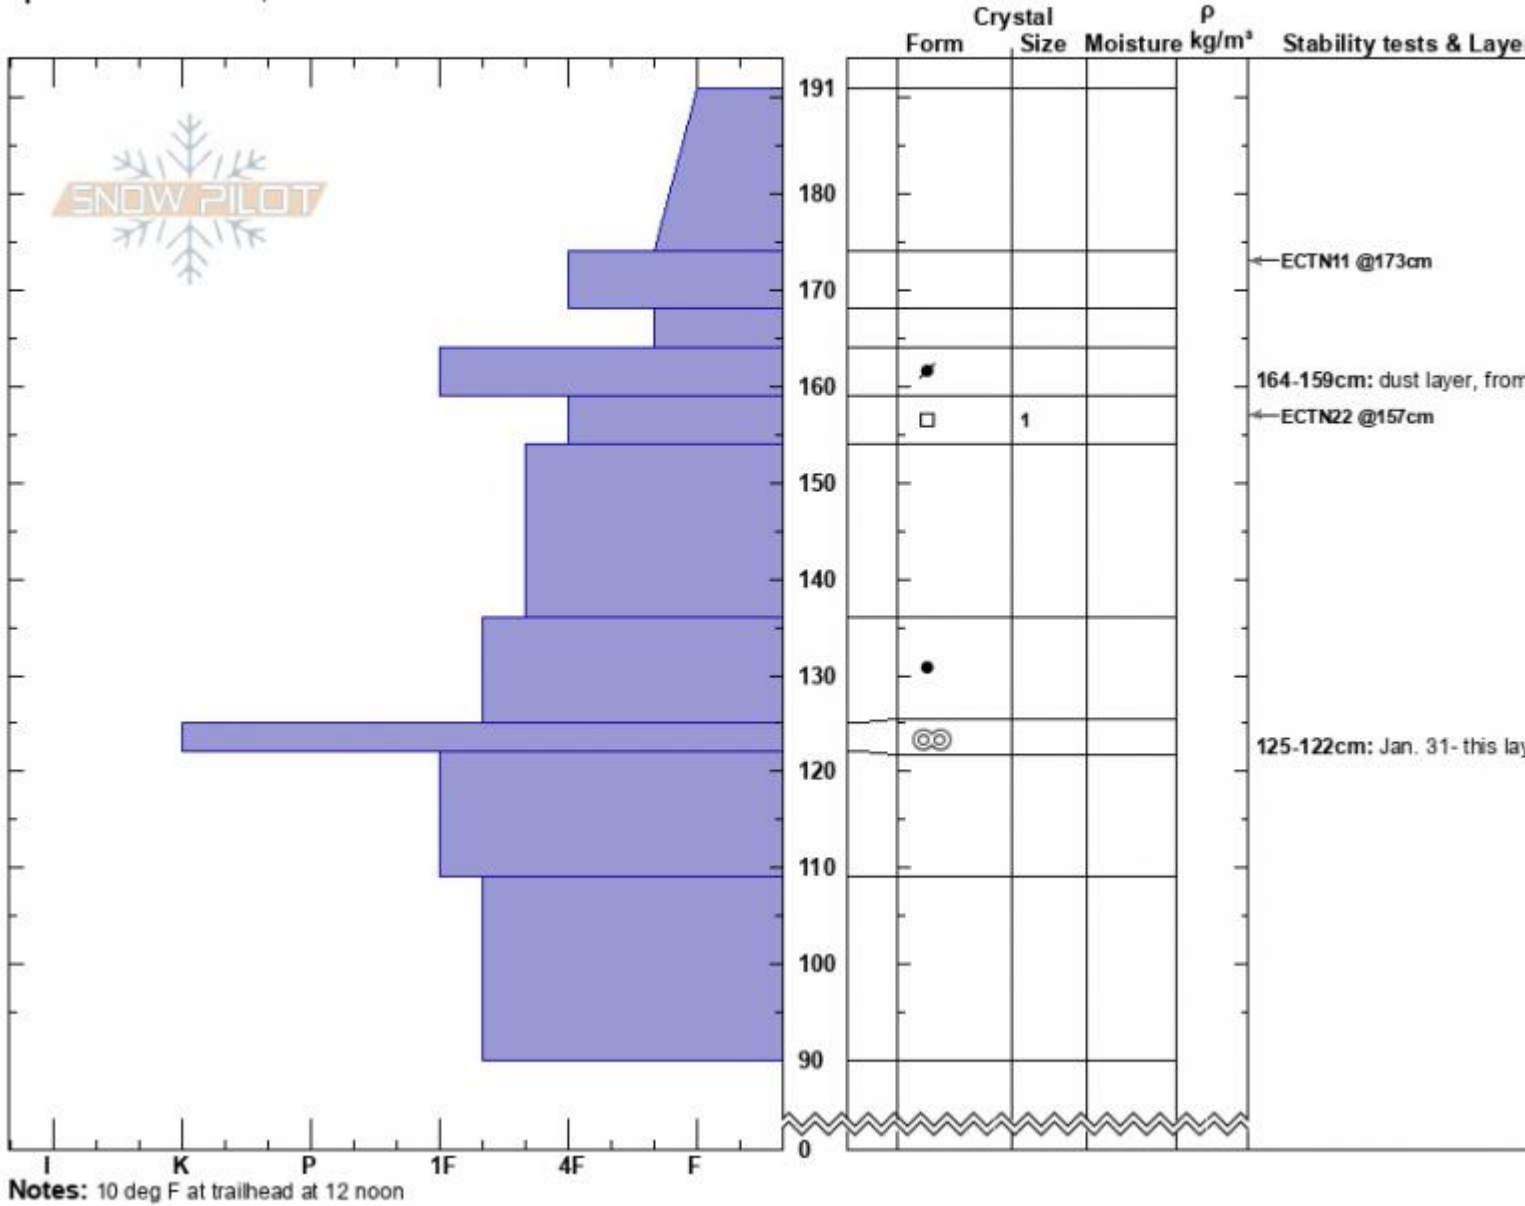

north of Cooke City  
 Beartooths  
 MT  
 Elevation: 9300 ft  
 Aspect: 110°  
 Specifics: We skied slope

Beau Fredlund  
 02/10/2025 - 11:00am  
 Co-ord: 45.01959N, -109.93555E  
 Slope Angle: 28°  
 Wind Loading:

Stability:  
 Air Temperature:  
 Sky Cover: SCT  
 Precipitation:  
 Wind: W Light Breeze

HS:191 **Layer Notes:**  
 168-164cm: Problematic layer  
 164-159cm: dust layer, from Feb.  
 125-122cm: Jan. 31- this layer bu

Advisory Region  
 Cooke City  
 Longitude  
 -109.94W  
 Latitude  
 45.03N  
 Cooke City, 2025-02-14