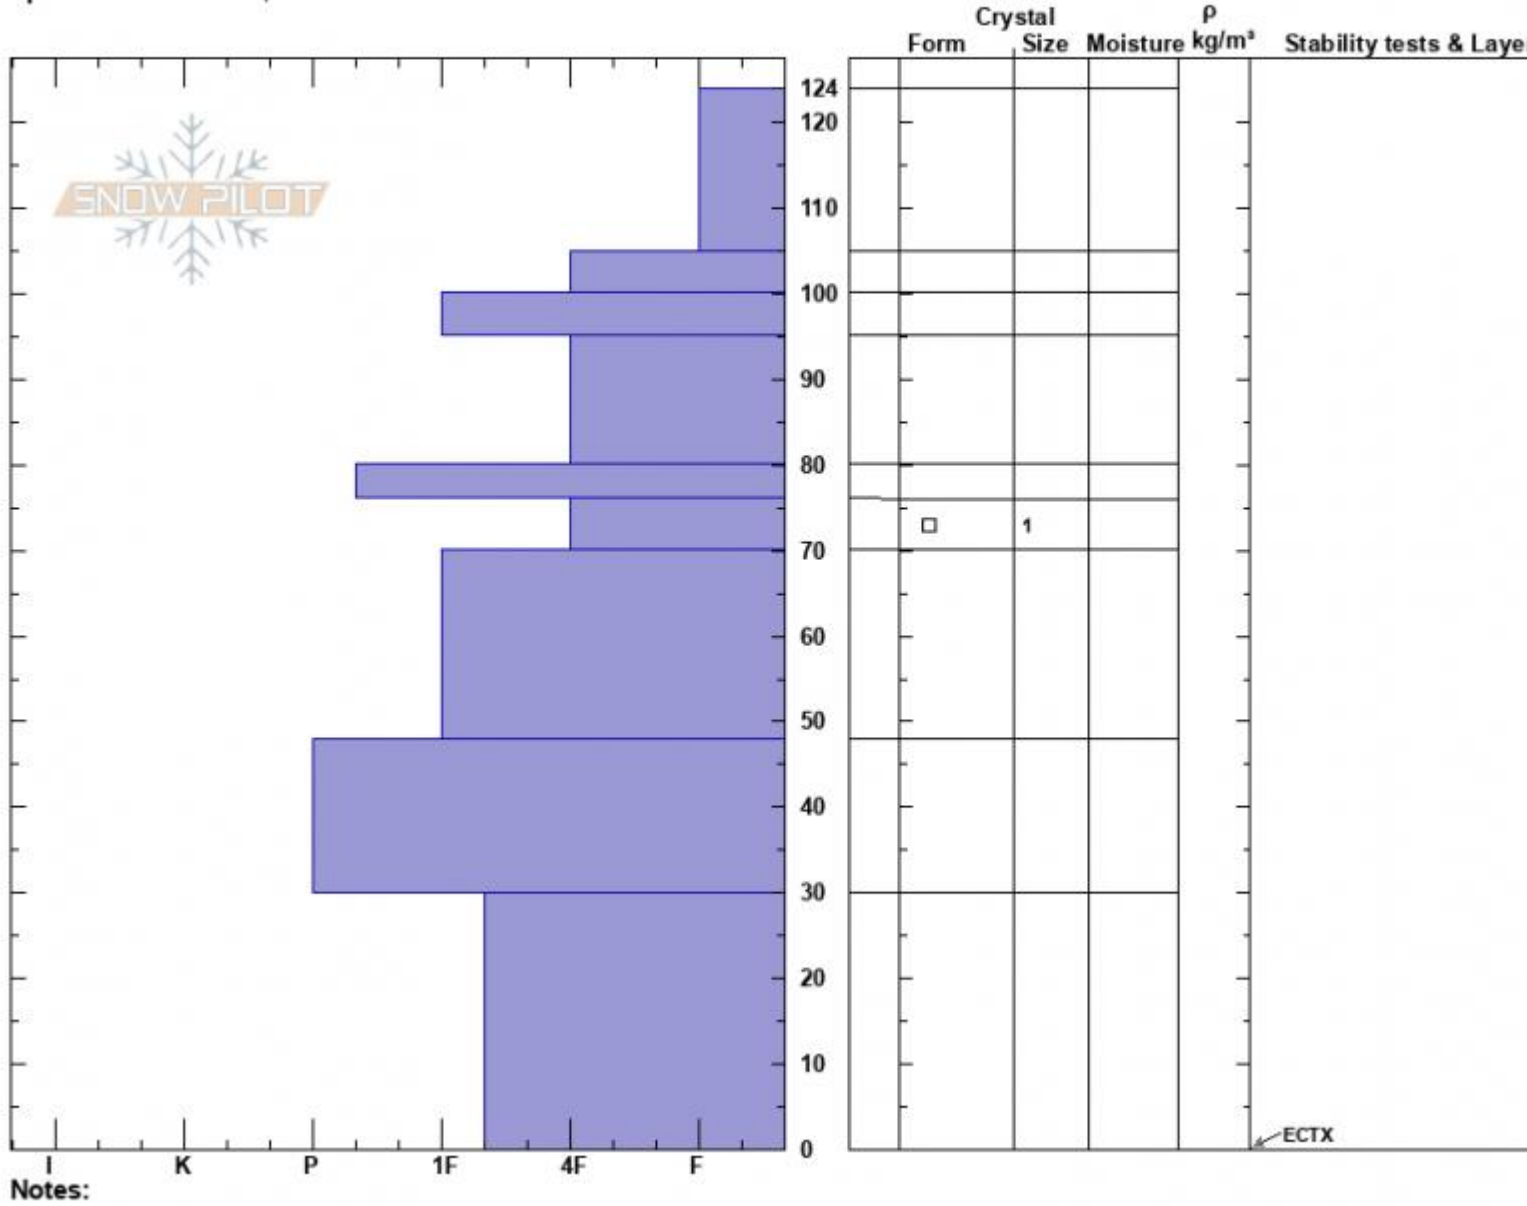

Gallatin Canyon
 Madison Range-N
 MT
 Elevation: 7846 ft
 Aspect: 114°
 Specifics: We skied slope

Mark Staples
 02/16/2025 - 11:20am
 Co-ord: 45.32816N, -111.20183W
 Slope Angle: 20°
 Wind Loading: no

Stability: Very Good
 Air Temperature:
 Sky Cover: OVC
 Precipitation: S1
 Wind: S Light Breeze

HS:124 Layer Notes:
 76-70cm: Problematic layer

Advisory Region
 Northern Madison
 Longitude
 -111.41W

Latitude

45.30N

Northern Madison, 2025-02-16