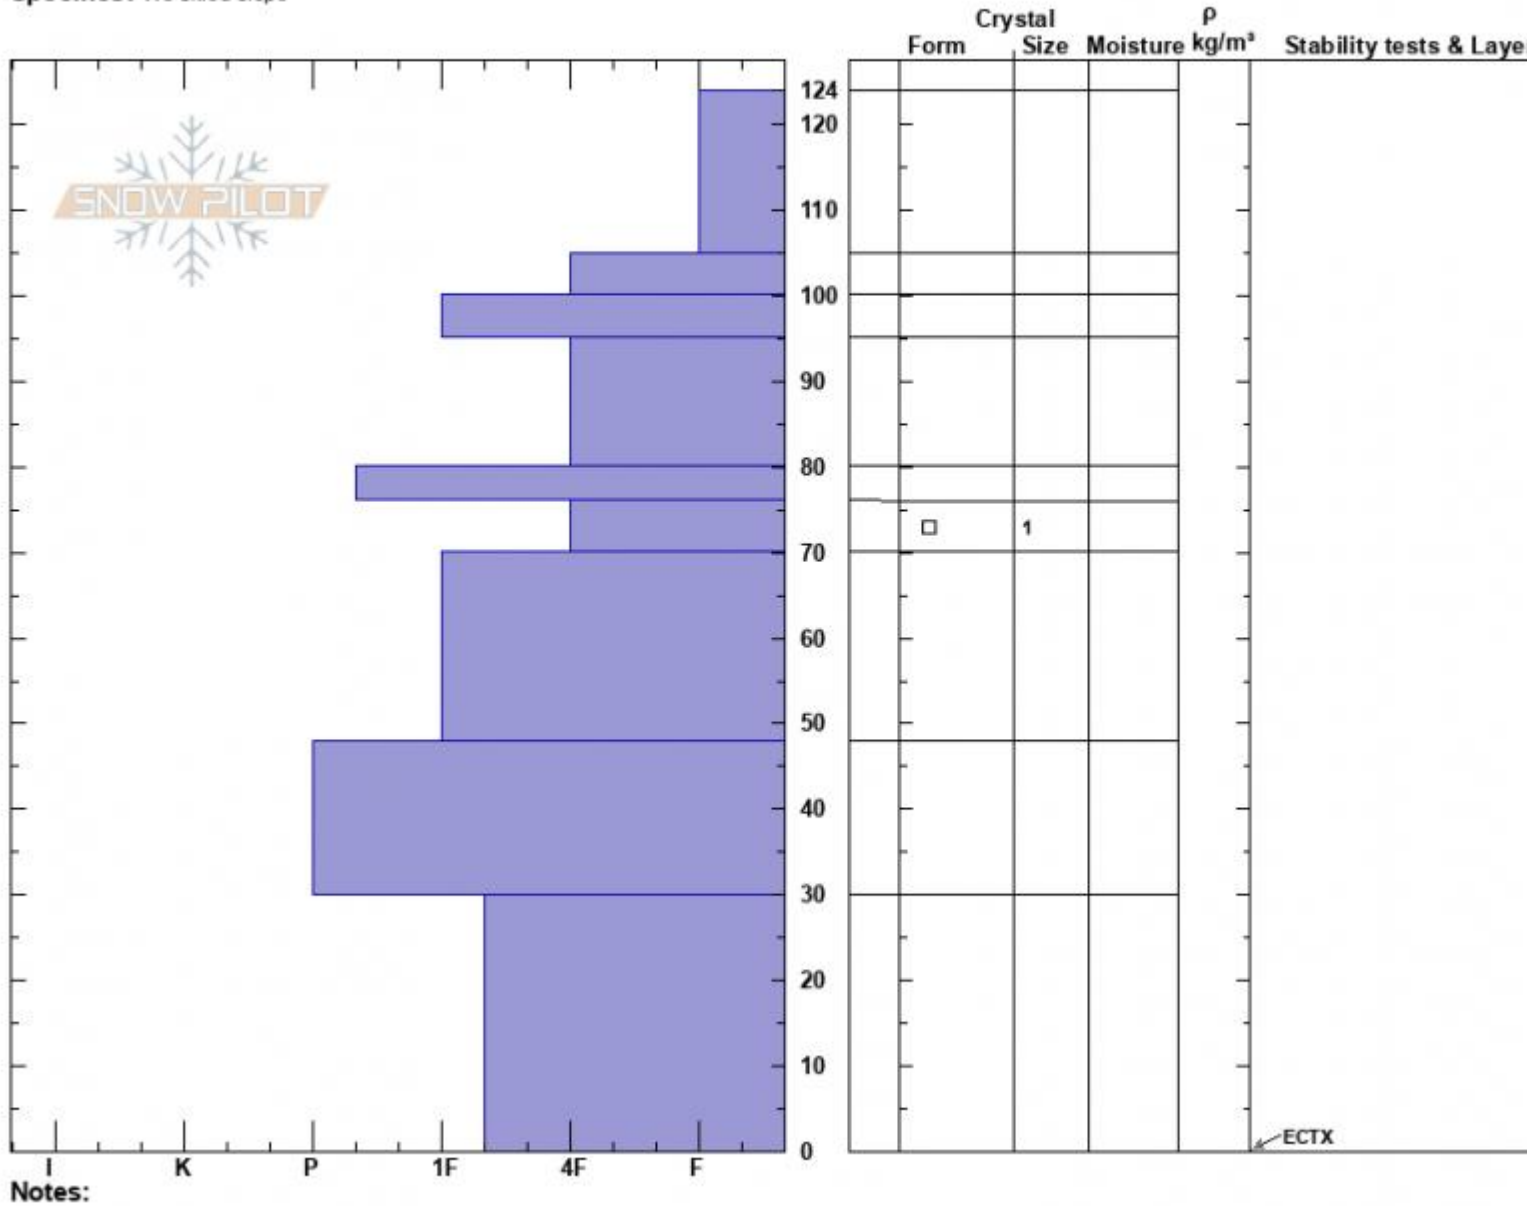

Gallatin Canyon
 Madison Range-N
 MT
 Elevation: 7846 ft
 Aspect: 114°
 Specifics: We skied slope

Mark Staples
 02/16/2025 - 11:20am
 Co-ord: 45.32816N, -111.20183W
 Slope Angle: 20°
 Wind Loading: no

Stability: Very Good
 Air Temperature:
 Sky Cover: OVC
 Precipitation: S1
 Wind: S Light Breeze

HS:124 Layer Notes:
 76-70cm: Problematic layer

Advisory Region
 Northern Madison
 Longitude
 -111.41W

Latitude

45.30N

Northern Madison, 2025-02-16