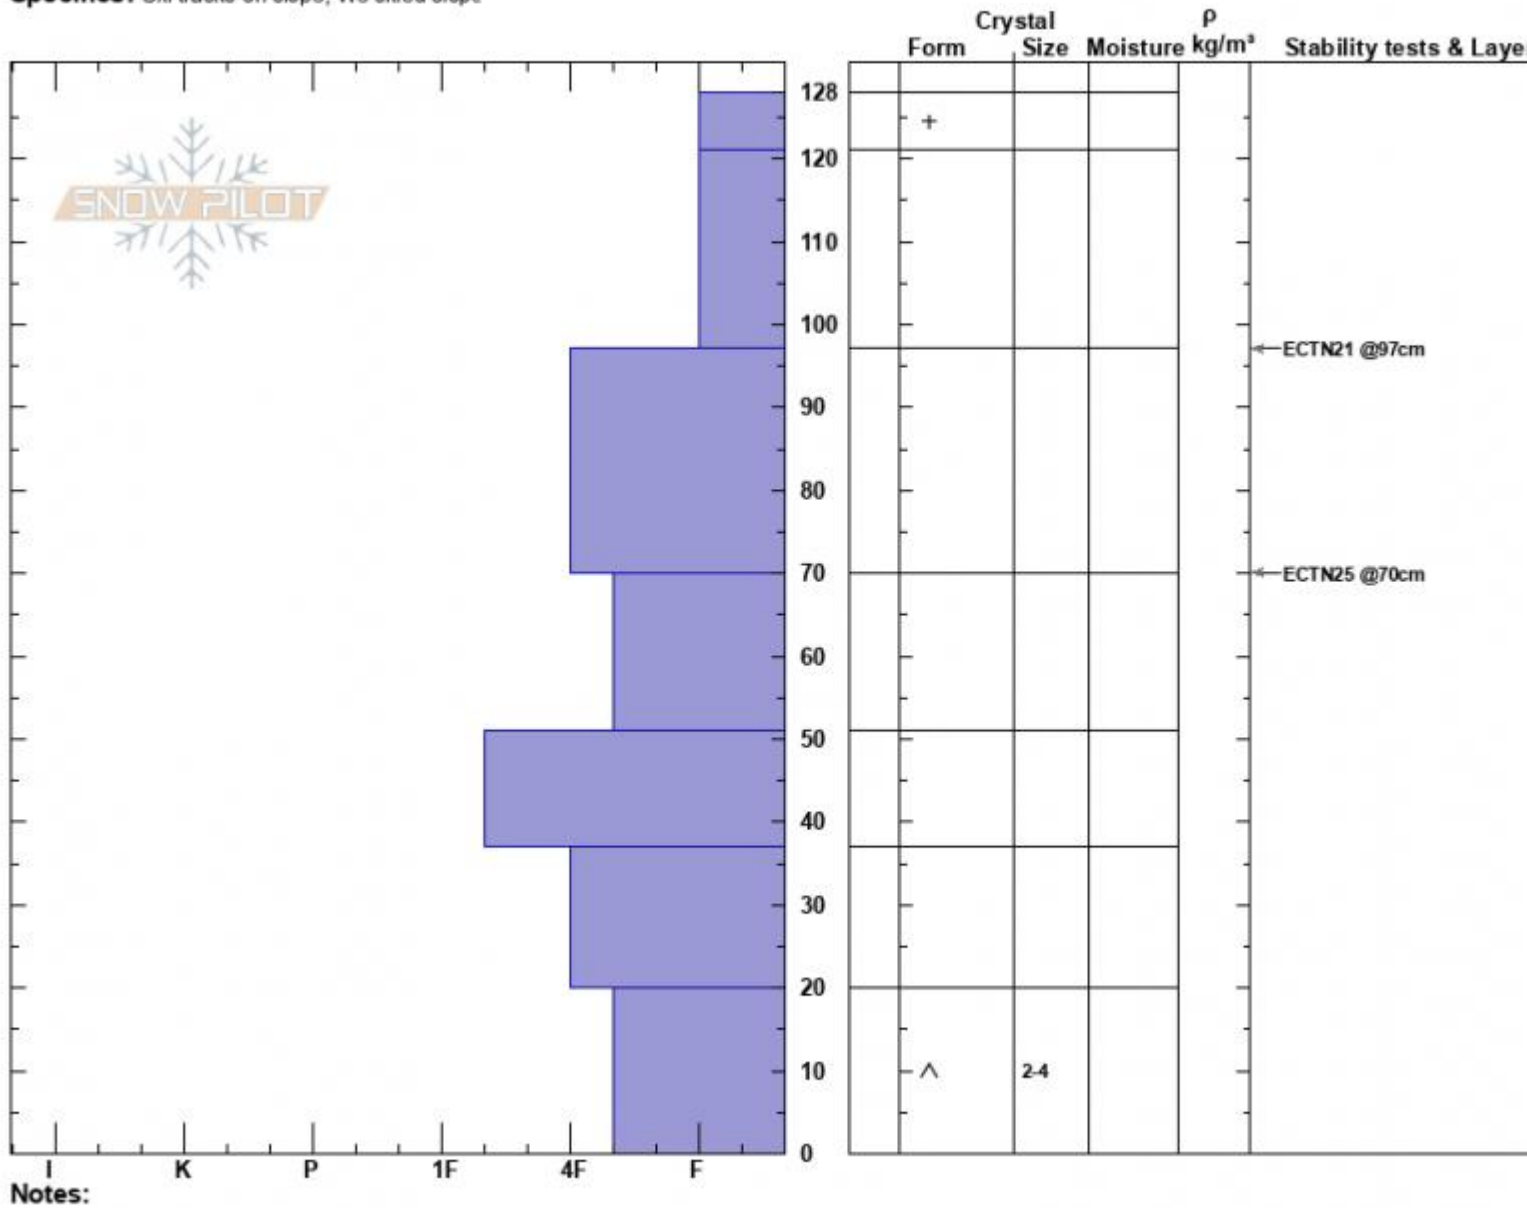

Bacon Rind  
 Madison Range-S  
 MT  
 Elevation: 8800 ft  
 Aspect: 110°  
 Specifics: Ski tracks on slope; We skied slope

Ian Hoyer  
 02/19/2025 - 12:00pm  
 Co-ord: 44.95961N, -111.09928W  
 Slope Angle: 24°  
 Wind Loading: no

Stability: Good  
 Air Temperature:  
 Sky Cover: OVC  
 Precipitation: NO  
 Wind: Calm

HS:128    **Layer Notes:**  
 20-0cm: Problematic layer

Advisory Region  
 Southern Madison  
 Longitude  
 -111.10W  
 Latitude  
 44.96N  
 Southern Madison, 2025-02-19