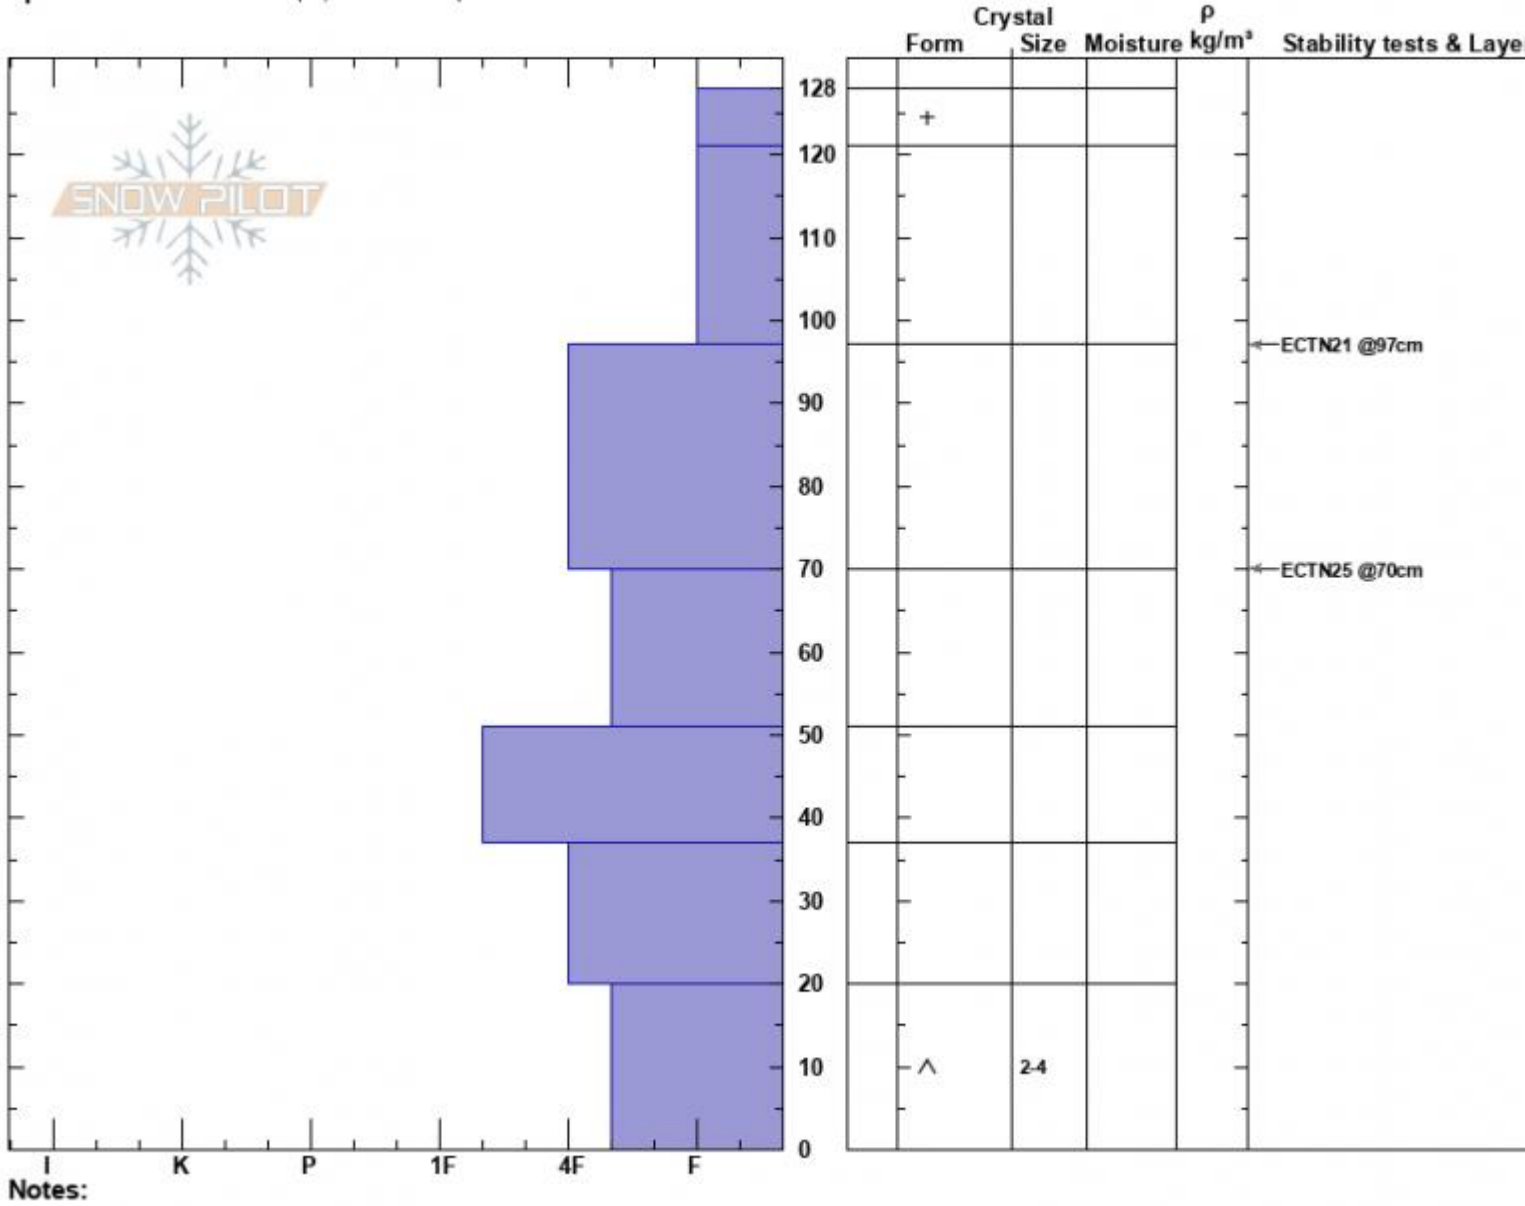

Bacon Rind
Madison Range-S
MT
Elevation: 8800 ft
Aspect: 110°
Specifics: Ski tracks on slope; We skied slope

Ian Hoyer
02/19/2025 - 12:00pm
Co-ord: 44.95961N, -111.09928W
Slope Angle: 24°
Wind Loading: no

Stability: Good
Air Temperature:
Sky Cover: OVC
Precipitation: NO
Wind: Calm

HS:128 Layer Notes:
20-0cm: Problematic layer

Advisory Region
Southern Madison
Longitude
-111.10W
Latitude
44.96N
Southern Madison, 2025-02-19