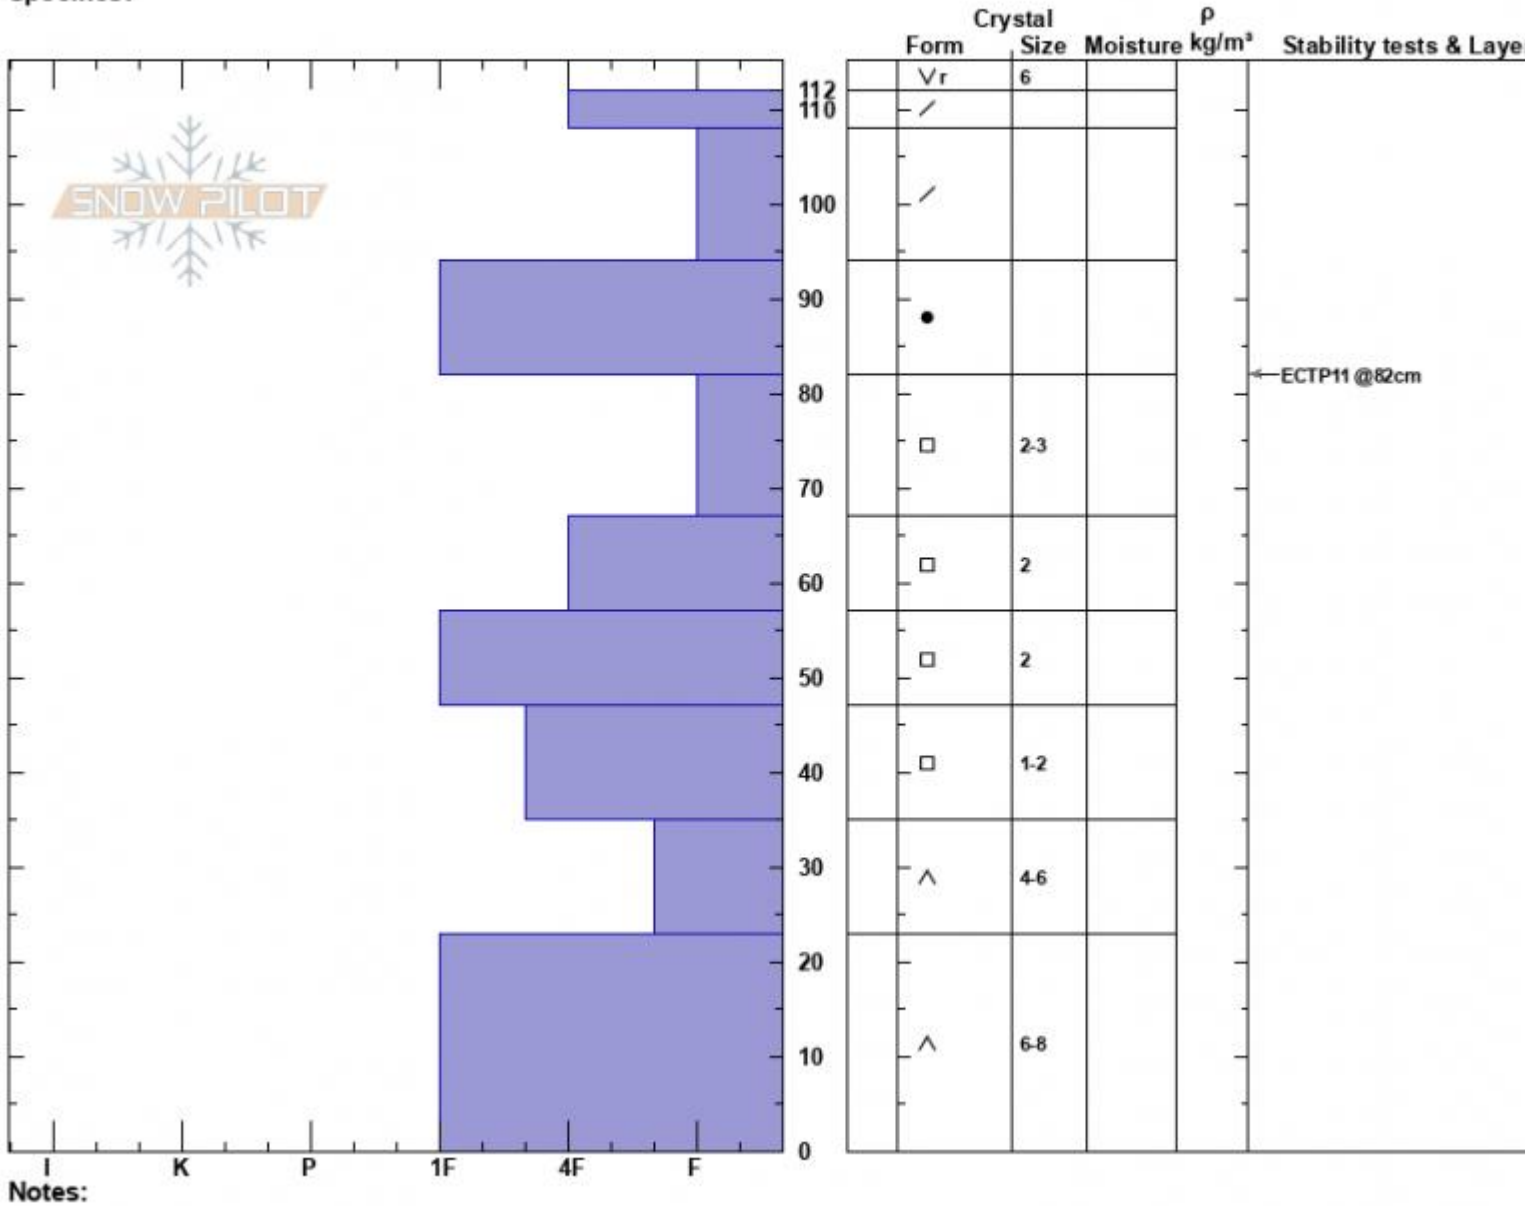

Sunlight Basin  
 Madison Range-S  
 MT  
 Elevation: 9482 ft  
 Aspect: 110°  
 Specifics:

Haylee Darby  
 02/21/2025 - 11:00am  
 Co-ord: 44.97509N, -111.31389W  
 Slope Angle: 27°  
 Wind Loading: no

Stability:  
 Air Temperature:  
 Sky Cover: CLR  
 Precipitation: NO  
 Wind: S Light Breeze

HS:112  
 PF:90  
 Layer Notes:

Notes:  
 Advisory Region  
 Southern Madison  
 Longitude  
 -111.27W  
 Latitude  
 45.06N  
 Southern Madison, 2025-02-21