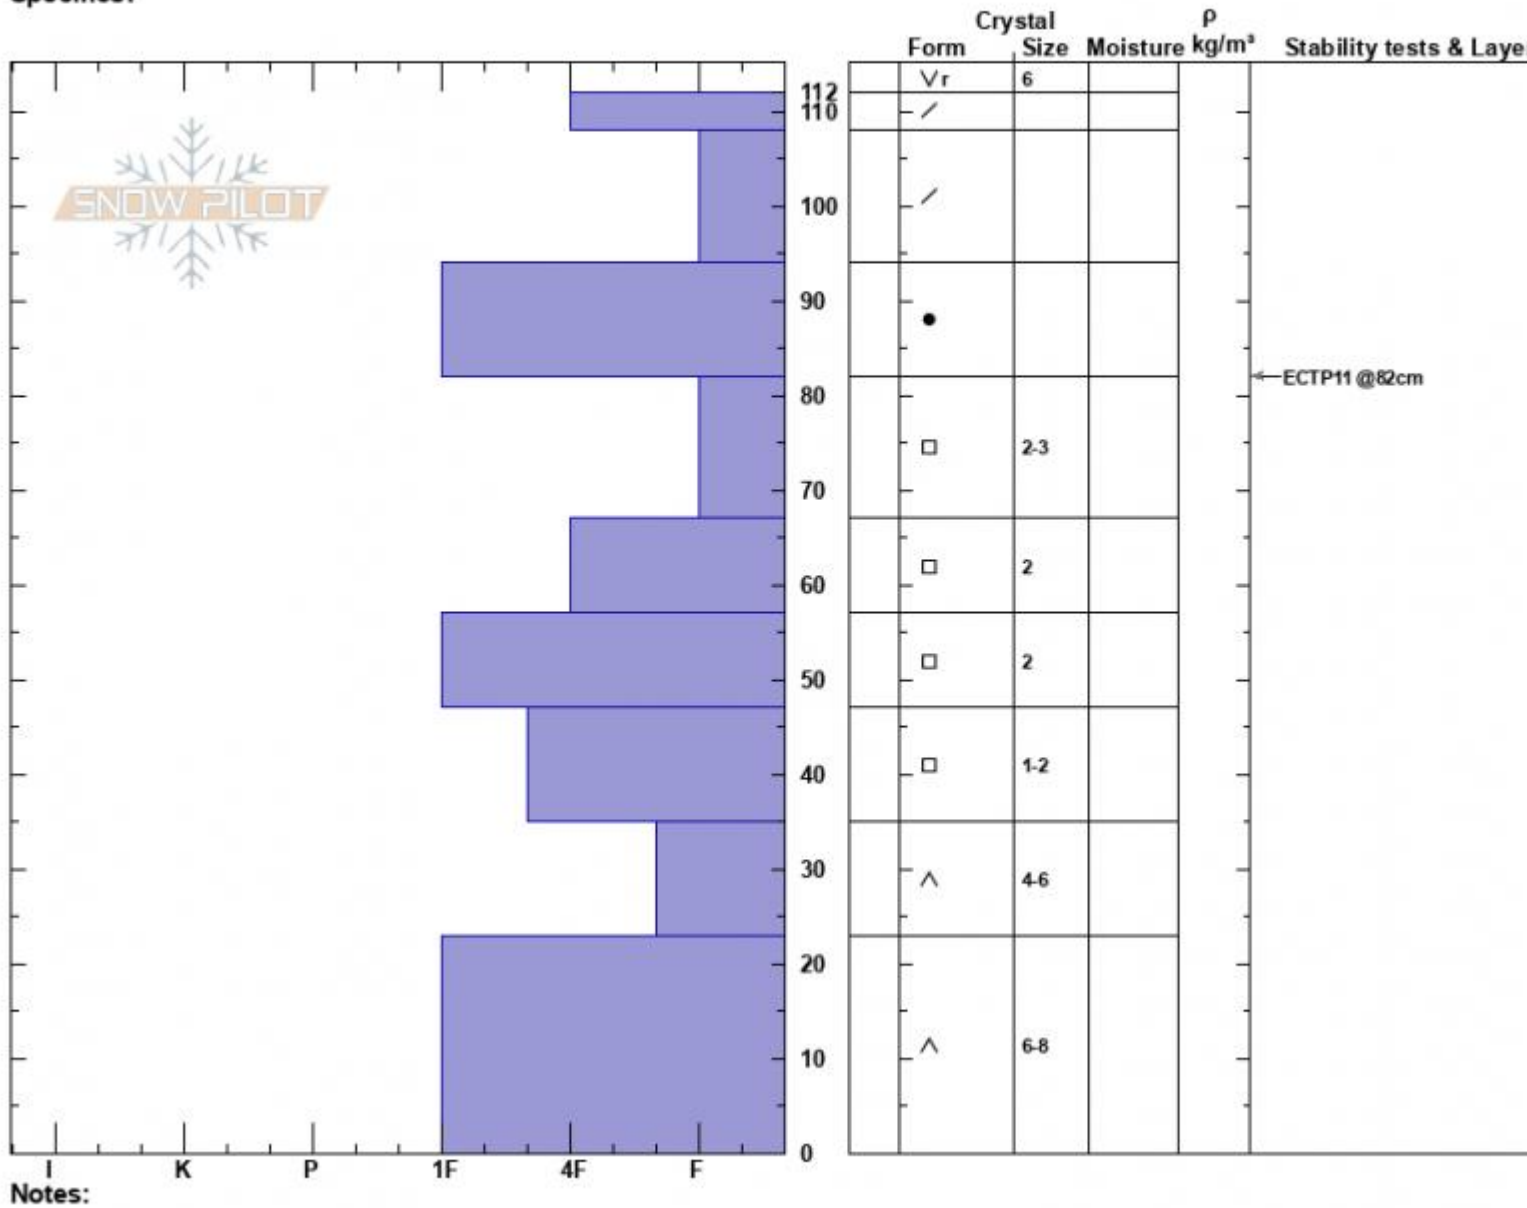

Sunlight Basin  
 Madison Range-S  
 MT  
 Elevation: 9482 ft  
 Aspect: 110°  
 Specifics:

Haylee Darby  
 02/21/2025 - 11:00am  
 Co-ord: 44.97509N, -111.31389W  
 Slope Angle: 27°  
 Wind Loading: no

Stability:  
 Air Temperature:  
 Sky Cover: CLR  
 Precipitation: NO  
 Wind: S Light Breeze

HS:112  
 PF:90  
 Layer Notes:

Notes:  
 Advisory Region  
 Southern Madison  
 Longitude  
 -111.27W  
 Latitude  
 45.06N  
 Southern Madison, 2025-02-21