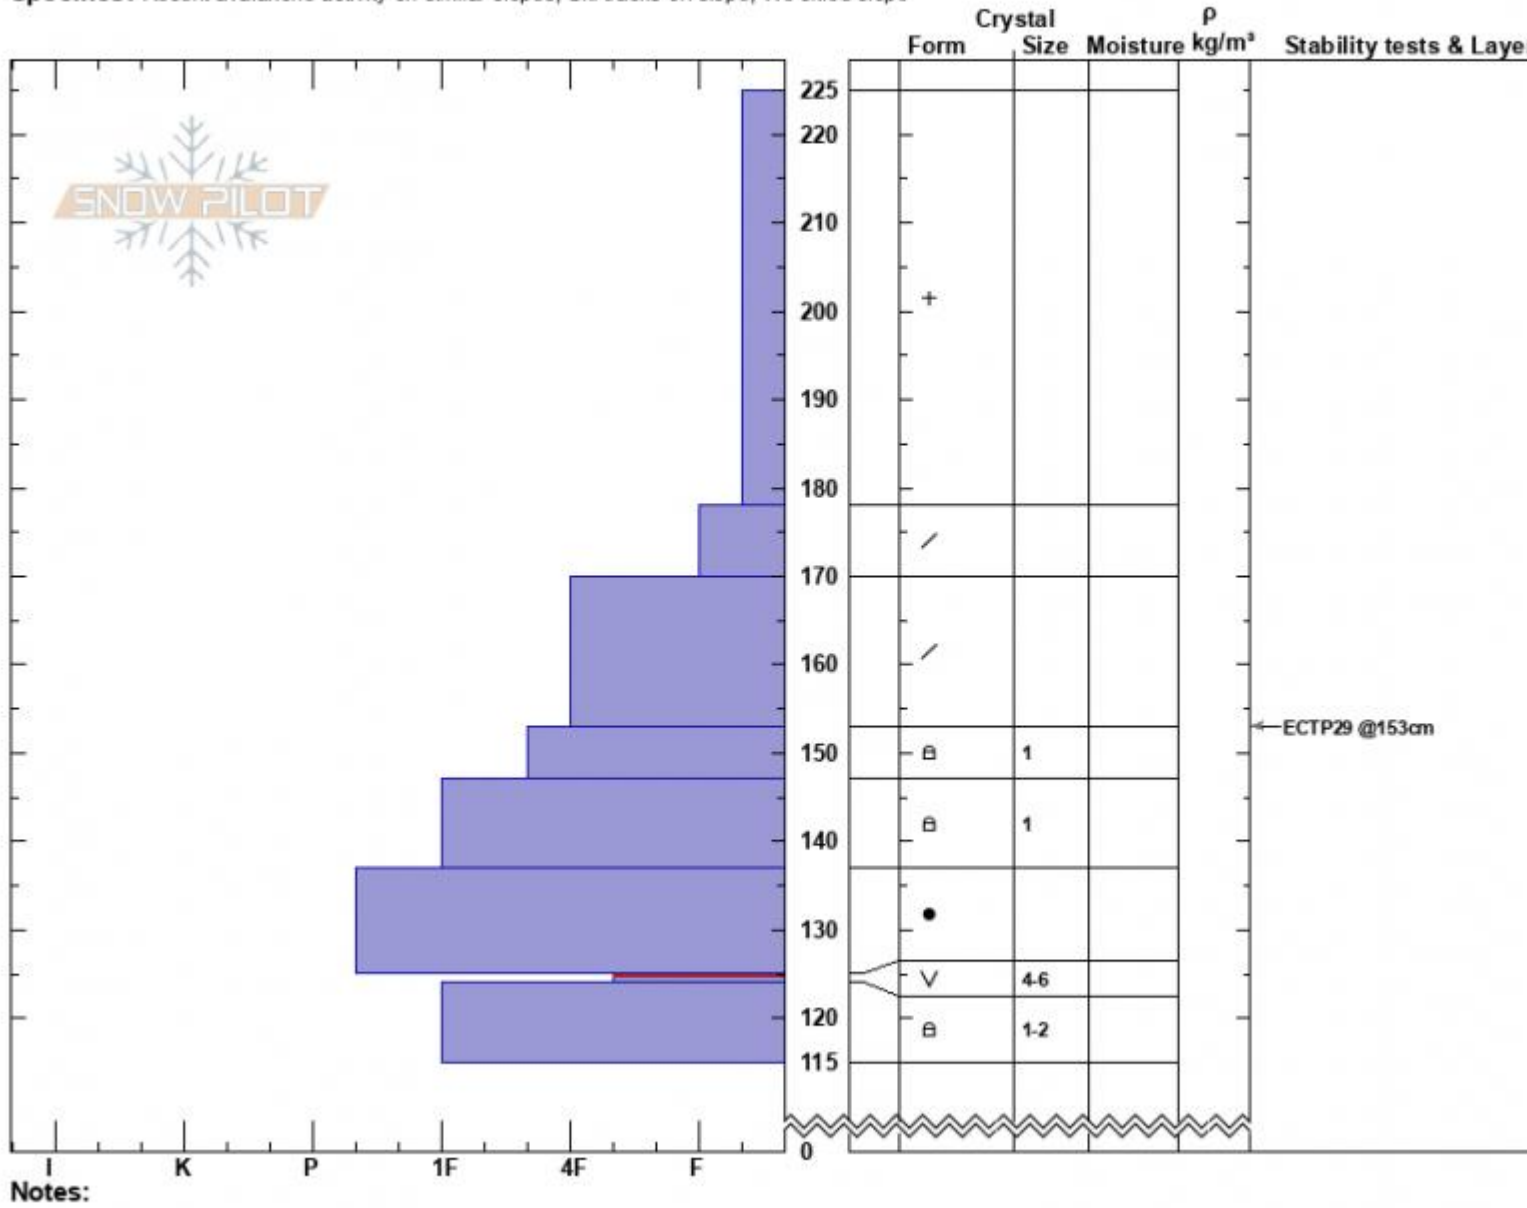

Bear Spankys  
 Madison Range-N  
 MT  
 Elevation: 9150 ft  
 Aspect: 80°  
 Specifics: Recent avalanche activity on similar slopes; Ski tracks on slope; We skied slope

Dave Zinn  
 02/16/2025 - 12:30pm  
 Co-ord: 45.32419N, -111.38117W  
 Slope Angle: 22°  
 Wind Loading: no

Stability: Good  
 Air Temperature:  
 Sky Cover: OVC  
 Precipitation: S1  
 Wind: Calm

HS:225  
 PF:75  
 Layer Notes: 125-124cm: Problematic layer

Notes:  
 Advisory Region  
 Northern Madison  
 Longitude  
 -111.38W  
 Latitude  
 45.35N  
 Northern Madison, 2025-02-16