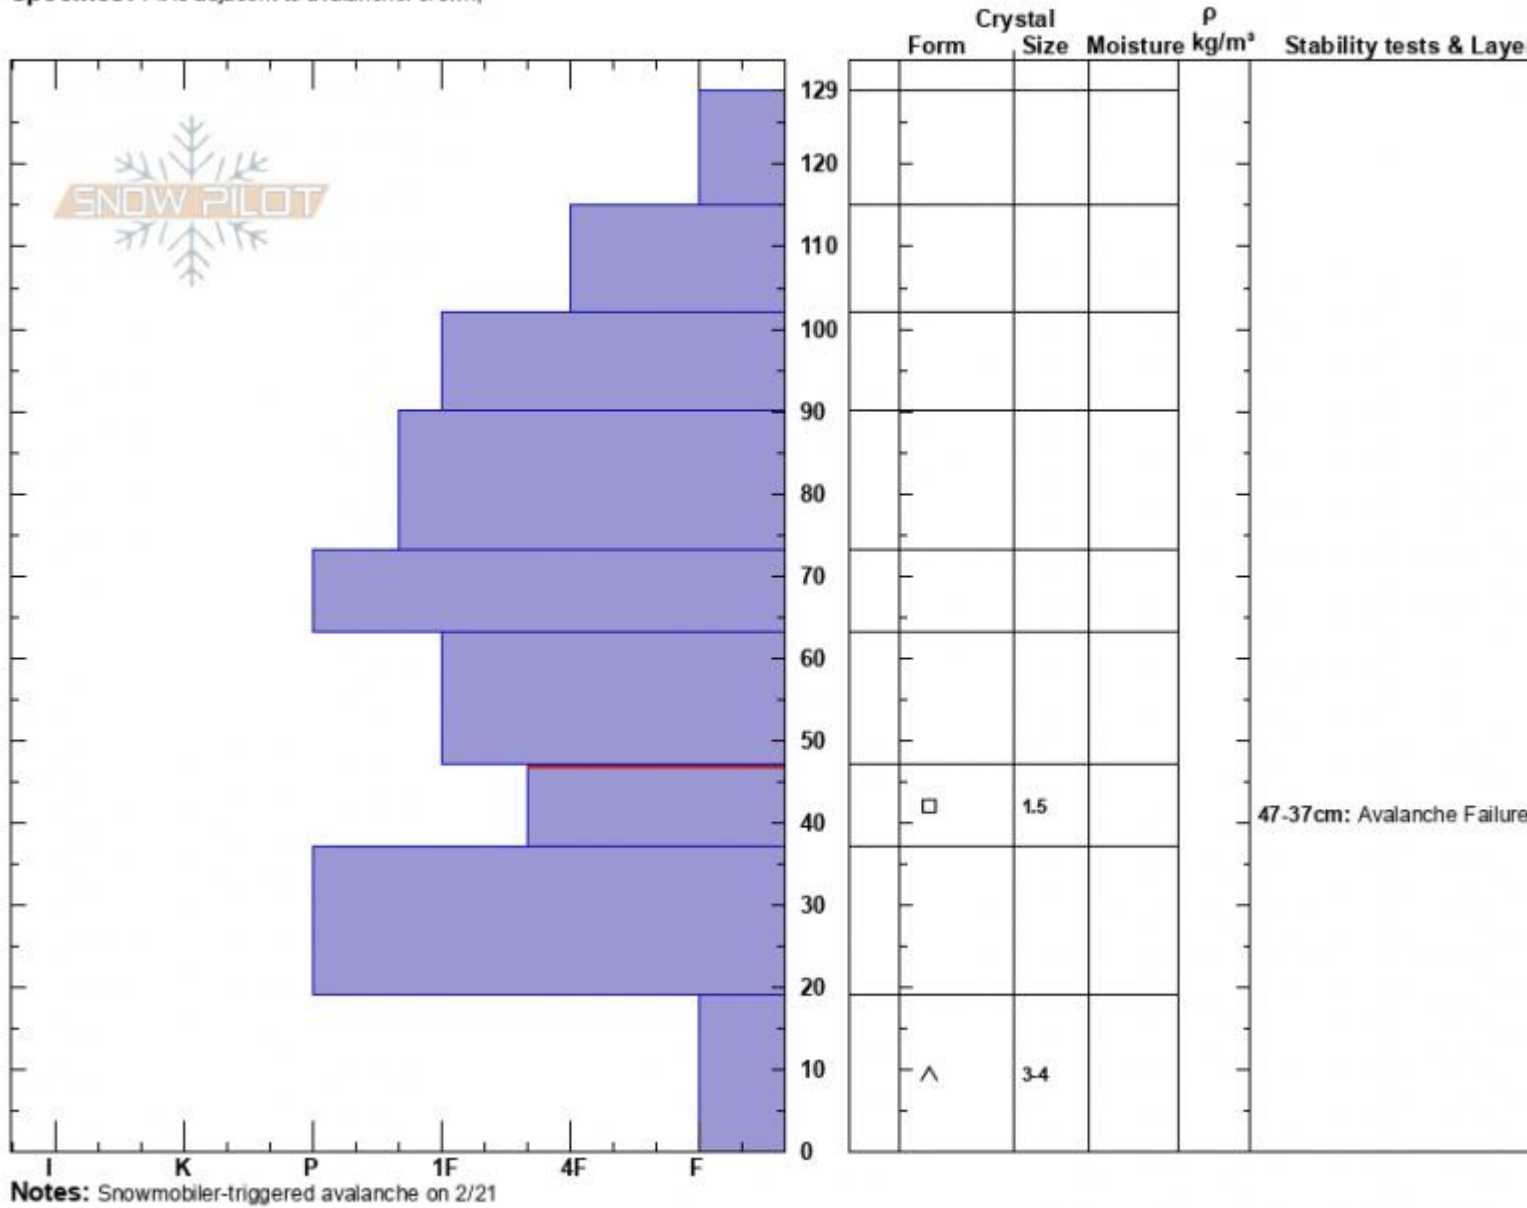

Teepee Basin Avalanche  
 Madison Range-S  
 MT  
 Elevation: 9300 ft  
 Aspect: 60°  
 Specifics: Pit is adjacent to avalanche: crown;

Dave Zinn  
 02/23/2025 - 11:30am  
 Co-ord: 44.90808N, -111.19182W  
 Slope Angle: 38°  
 Wind Loading: no

Stability: Fair  
 Air Temperature:  
 Sky Cover: OVC  
 Precipitation: S-1  
 Wind: Calm

HS:129  
 PF:75  
 Layer Notes:  
 47-37cm: Avalanche Failure  
 47-37cm: Problematic layer

Advisory Region  
 Southern Madison  
 Longitude  
 -111.19W  
 Latitude  
 44.90N  
 Southern Madison, 2025-02-23