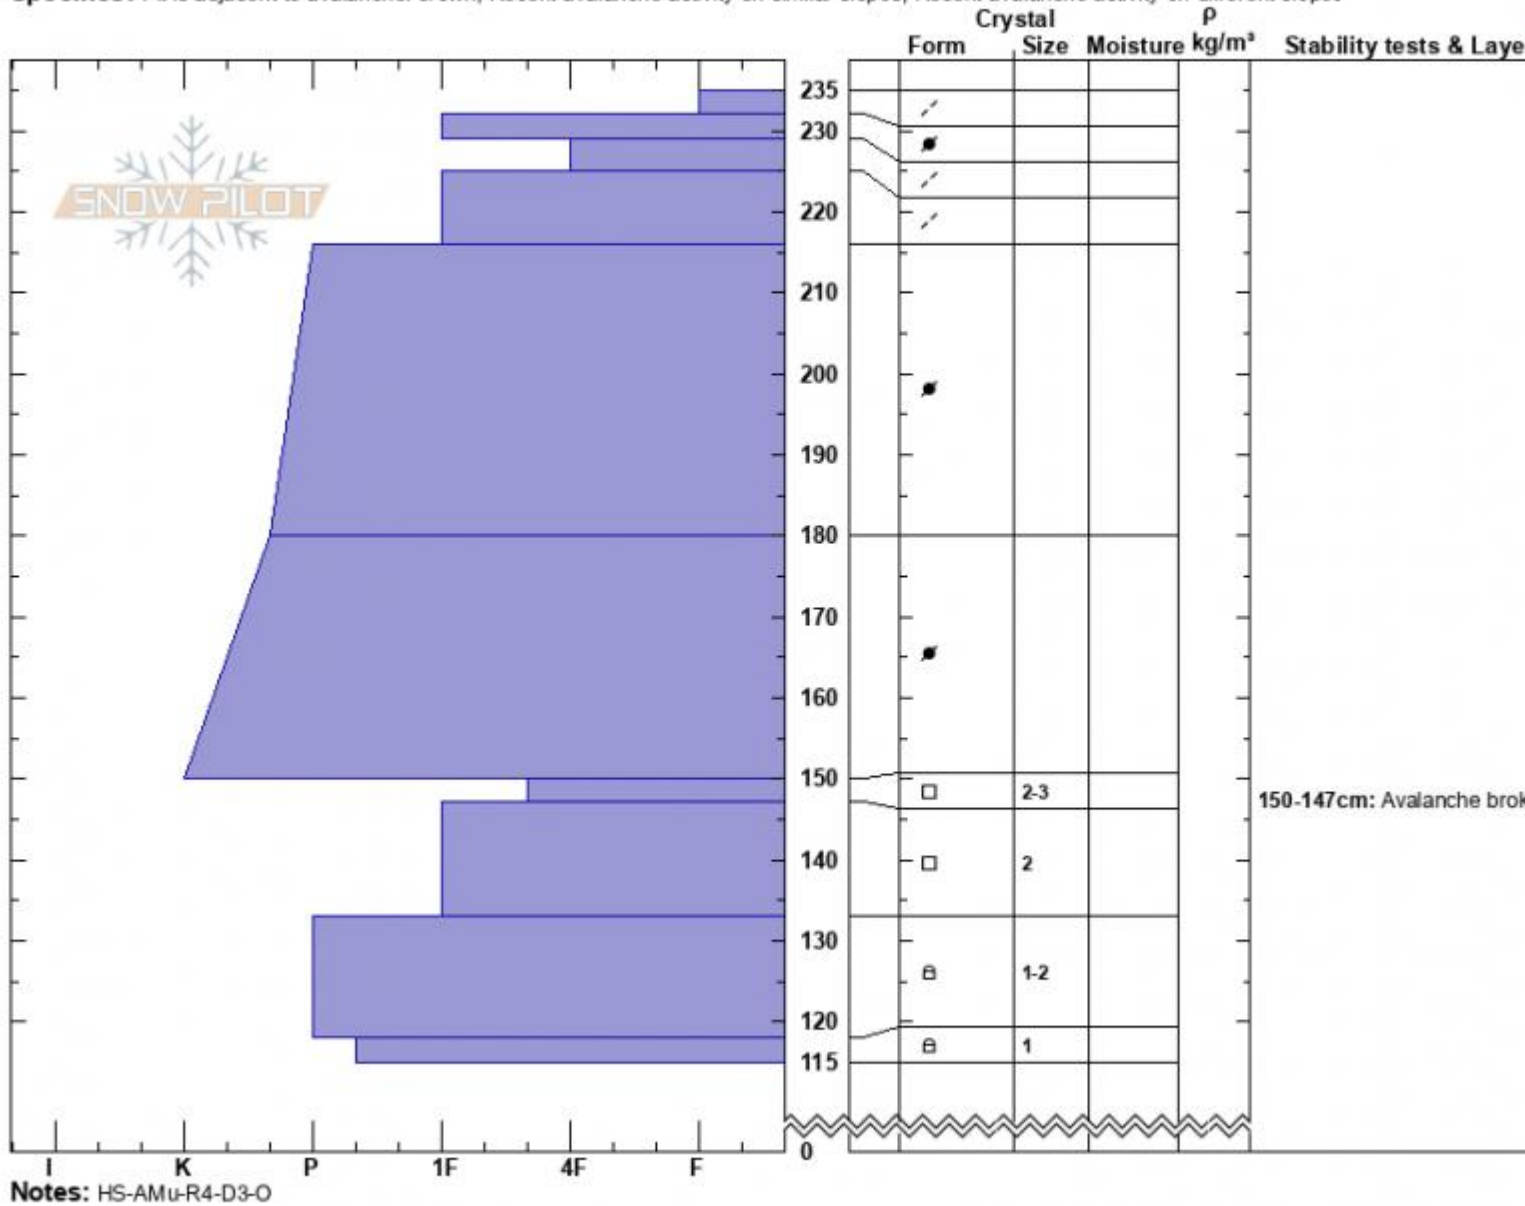

TargheeCreek AMu-R4-D3 Alex Mariantal
 Lionhead Range 02/28/2025 - 3:20pm
 MT Co-ord: 44.74083N, -111.37639W
 Elevation: 9250 ft Slope Angle: 20°
 Aspect: 5° Wind Loading: yes
 Specifics: Pit is adjacent to avalanche: crown; Recent avalanche activity on similar slopes; Recent avalanche activity on different slopes

Stability: Poor
 Air Temperature:
 Sky Cover: FEW
 Precipitation: NO
 Wind: SW Light Breeze

HS:235 Layer Notes:
 150-147cm: Avalanche broke her
 150-147cm: Problematic layer

Advisory Region
 Lionhead Range
 Longitude
 -111.37W
 Latitude
 44.74N

Avalanche Details: [Snowmobile triggered 3-5' deep hard slab at Lionhead](#)
 Lionhead Range, 2025-02-28