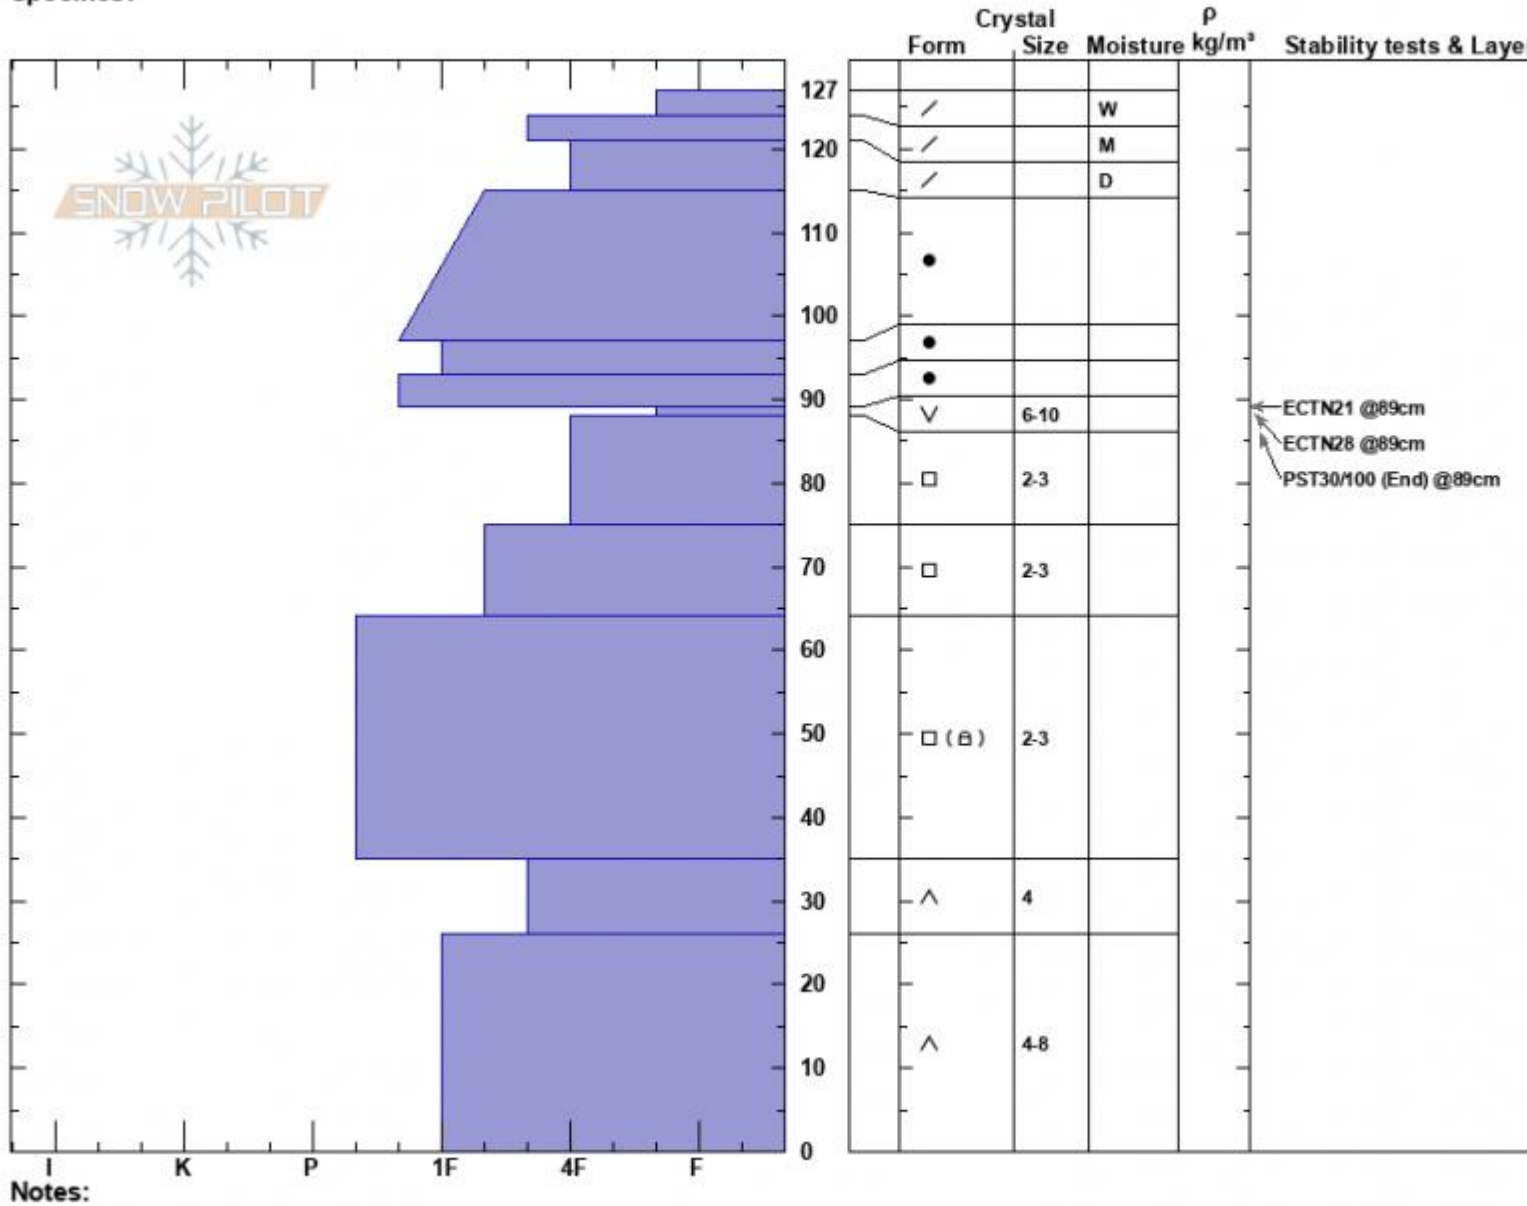

Sunlight Basin  
 Madison Range-S  
 MT  
 Elevation: 9470 ft  
 Aspect: 95°  
 Specifics:

Haylee Darby  
 03/01/2025 - 11:00am  
 Co-ord: 44.97511N, -111.31393W  
 Slope Angle: 23°  
 Wind Loading: no

Stability:  
 Air Temperature: 5°C  
 Sky Cover: CLR  
 Precipitation: NO  
 Wind: W Calm

HS:127  
 PF:92  
 Layer Notes:

Advisory Region  
 Southern Madison  
 Longitude  
 -111.27W

Latitude

45.06N

Southern Madison, 2025-03-01