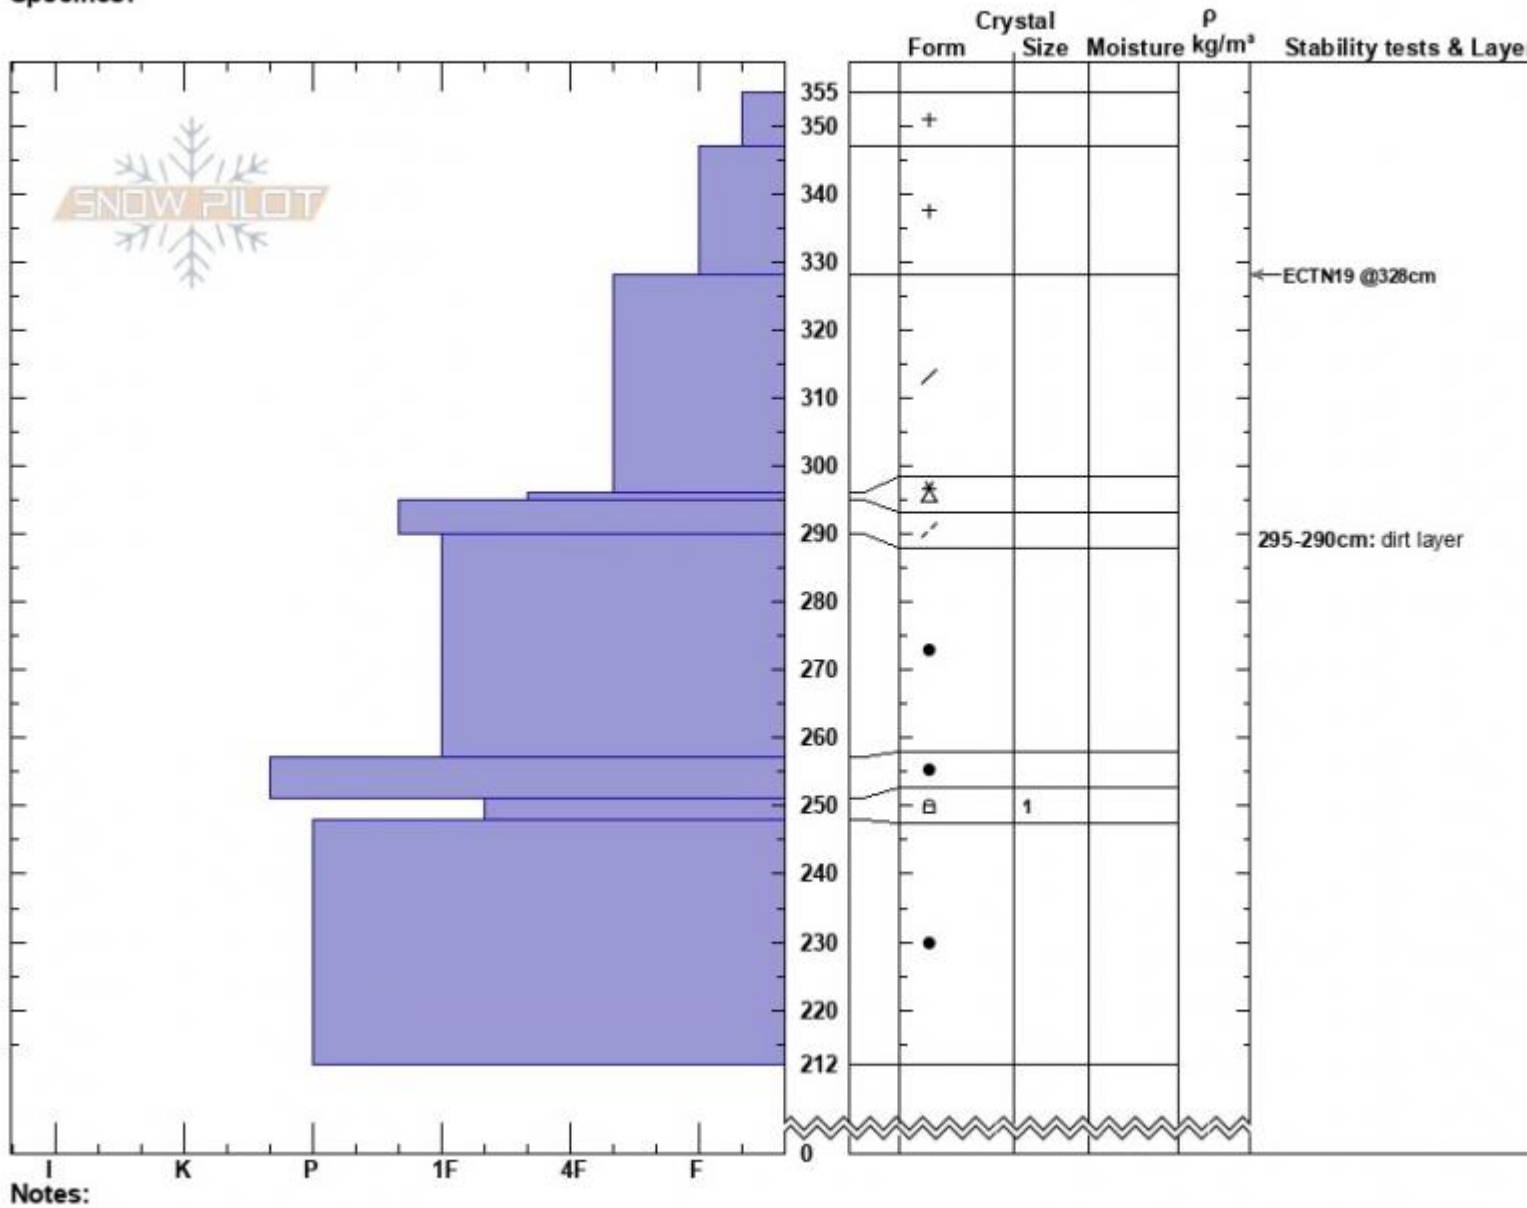

Almost Died  
 Cooke City  
 MT  
 Elevation: 9521 ft  
 Aspect: 55°  
 Specifics:

Haylee Darby  
 03/23/2025 - 1:00pm  
 Co-ord: 45.05043N, -109.93170W  
 Slope Angle: 27°  
 Wind Loading: previous

Stability:  
 Air Temperature: -7°C  
 Sky Cover: OVC  
 Precipitation: S2  
 Wind: W Moderate

HS:355    Layer Notes:  
 295-290cm: dirt layer

Advisory Region  
 Cooke City  
 Longitude  
 -109.95W

Latitude

45.05N

Cooke City, 2025-03-23