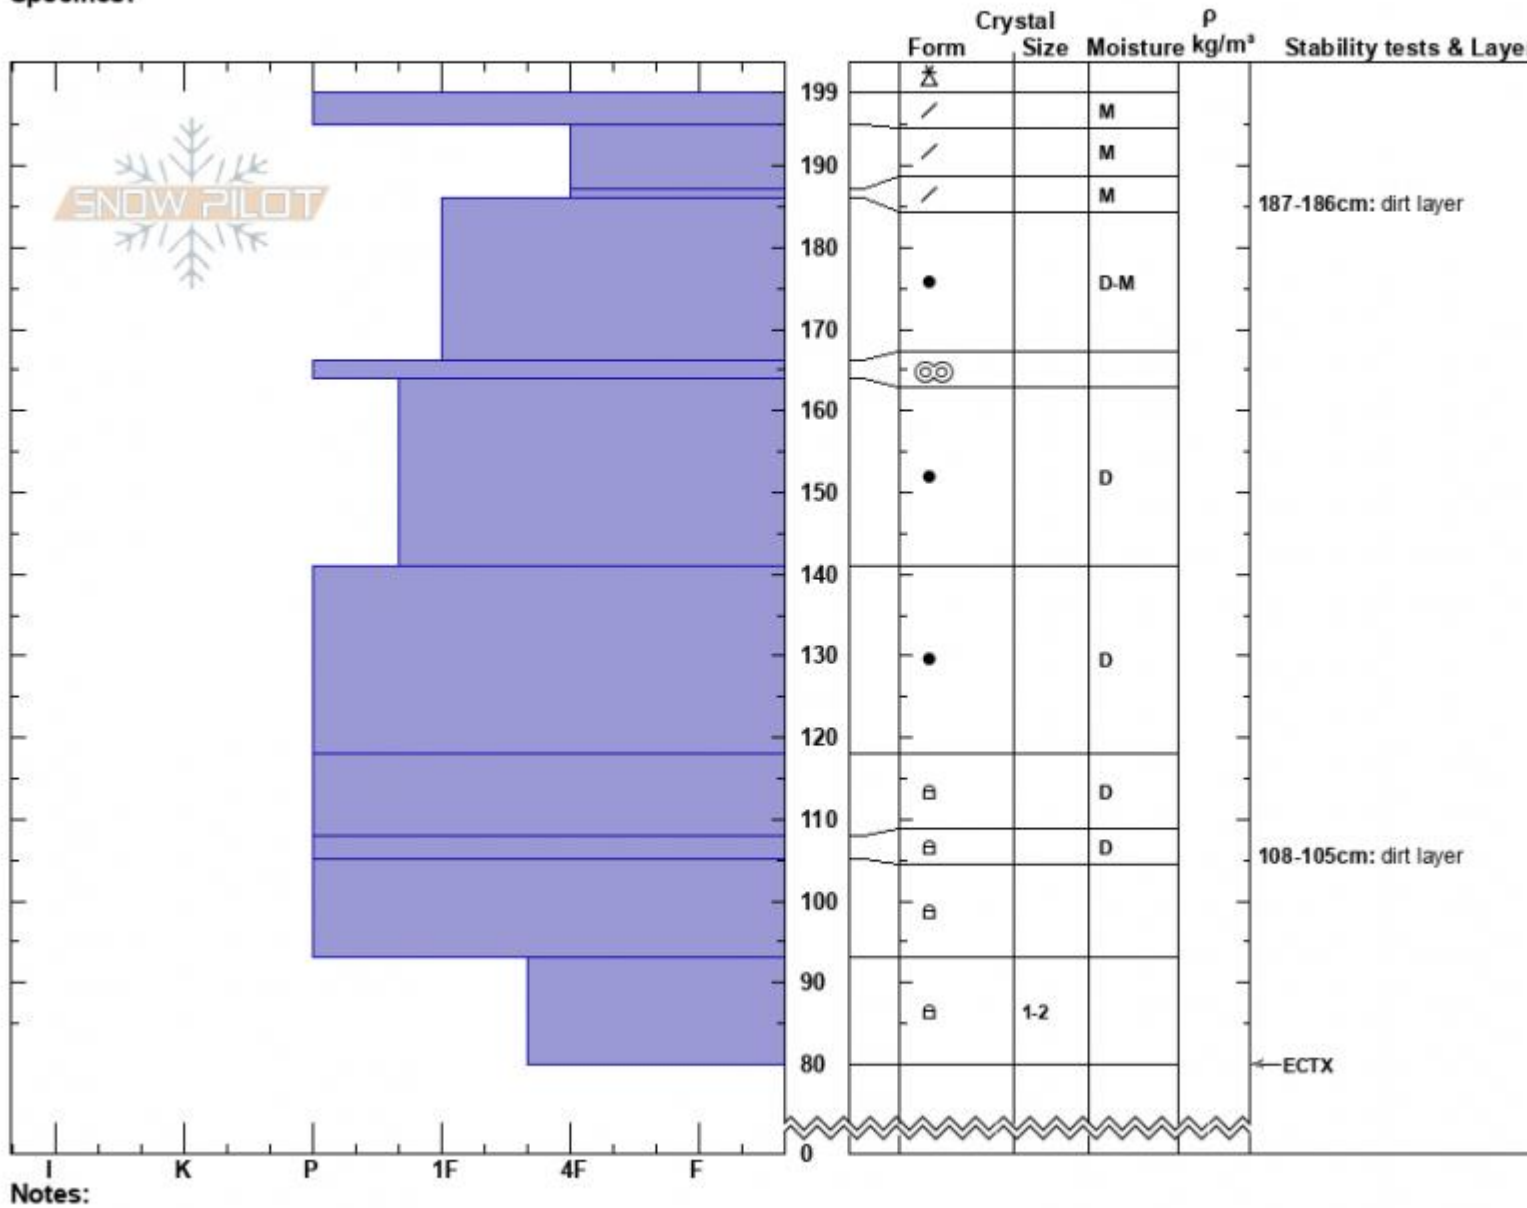

Wilderness Boundary
 Madison Range-S
 MT
 Elevation: 8800 ft
 Aspect: 285°
 Specifics:

Haylee Darby
 03/28/2025 - 1:00pm
 Co-ord: 44.97689N, -111.35927W
 Slope Angle: 17°
 Wind Loading: no

Stability:
 Air Temperature: -1°C
 Sky Cover: SCT
 Precipitation: NO
 Wind: W Calm

HS:199 Layer Notes:
 187-186cm: dirt layer
 108-105cm: dirt layer

Advisory Region
 Southern Madison
 Longitude
 -111.27W

Latitude

45.06N

Southern Madison, 2025-03-28