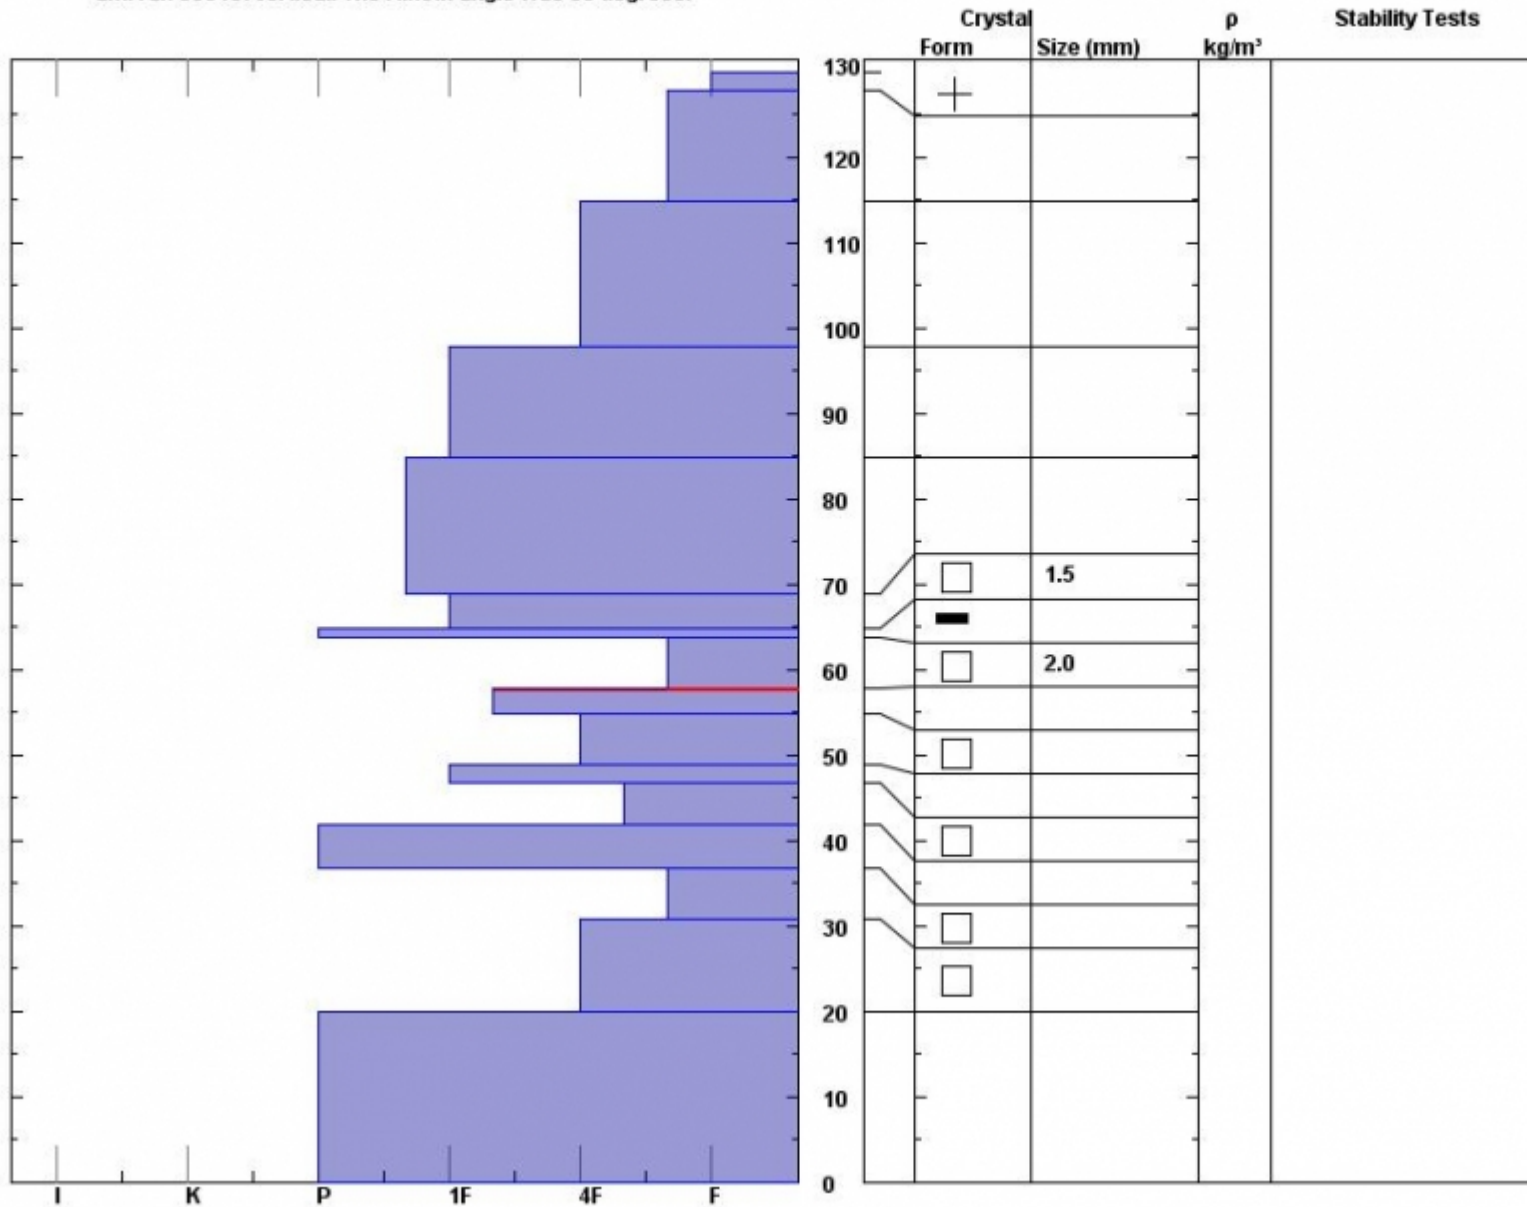

Snow Pit Profile
Scotch Bonnet Fatality
Beartooths, MT
 Elevation (ft) **10054**
 Aspect: **190**
 Specifics: **Avalanche Pit: crown;**

Observer: **Doug Chabot**
Mon Jan 04 09:15:00 MST 2010
 Co-ord: **109.94463 W 45.07115 N**
 Slope: **35**
 Wind loading: **no**

Stability on similar slopes: **Poor**
 Air Temperature: **C**
 Sky Cover: **sky 4/8 to 8/8 covered**
 Precipitation: **None**
 Wind: **W Light Breeze**

Stability Test Notes:

Layer no
64-65: c
58-64: F
55-58: c
47-49: c
0-20: ic

Notes: **Mark Staples and I dug this in the crown of an avalanche that killed a snowmobiler on 3 Jan 2010. The slide was 100 feet wide and ran 500 fet vertical. The runout angle was 30 degrees.**

Advisory Region
 Cooke City
 Cooke City, 2010-01-05