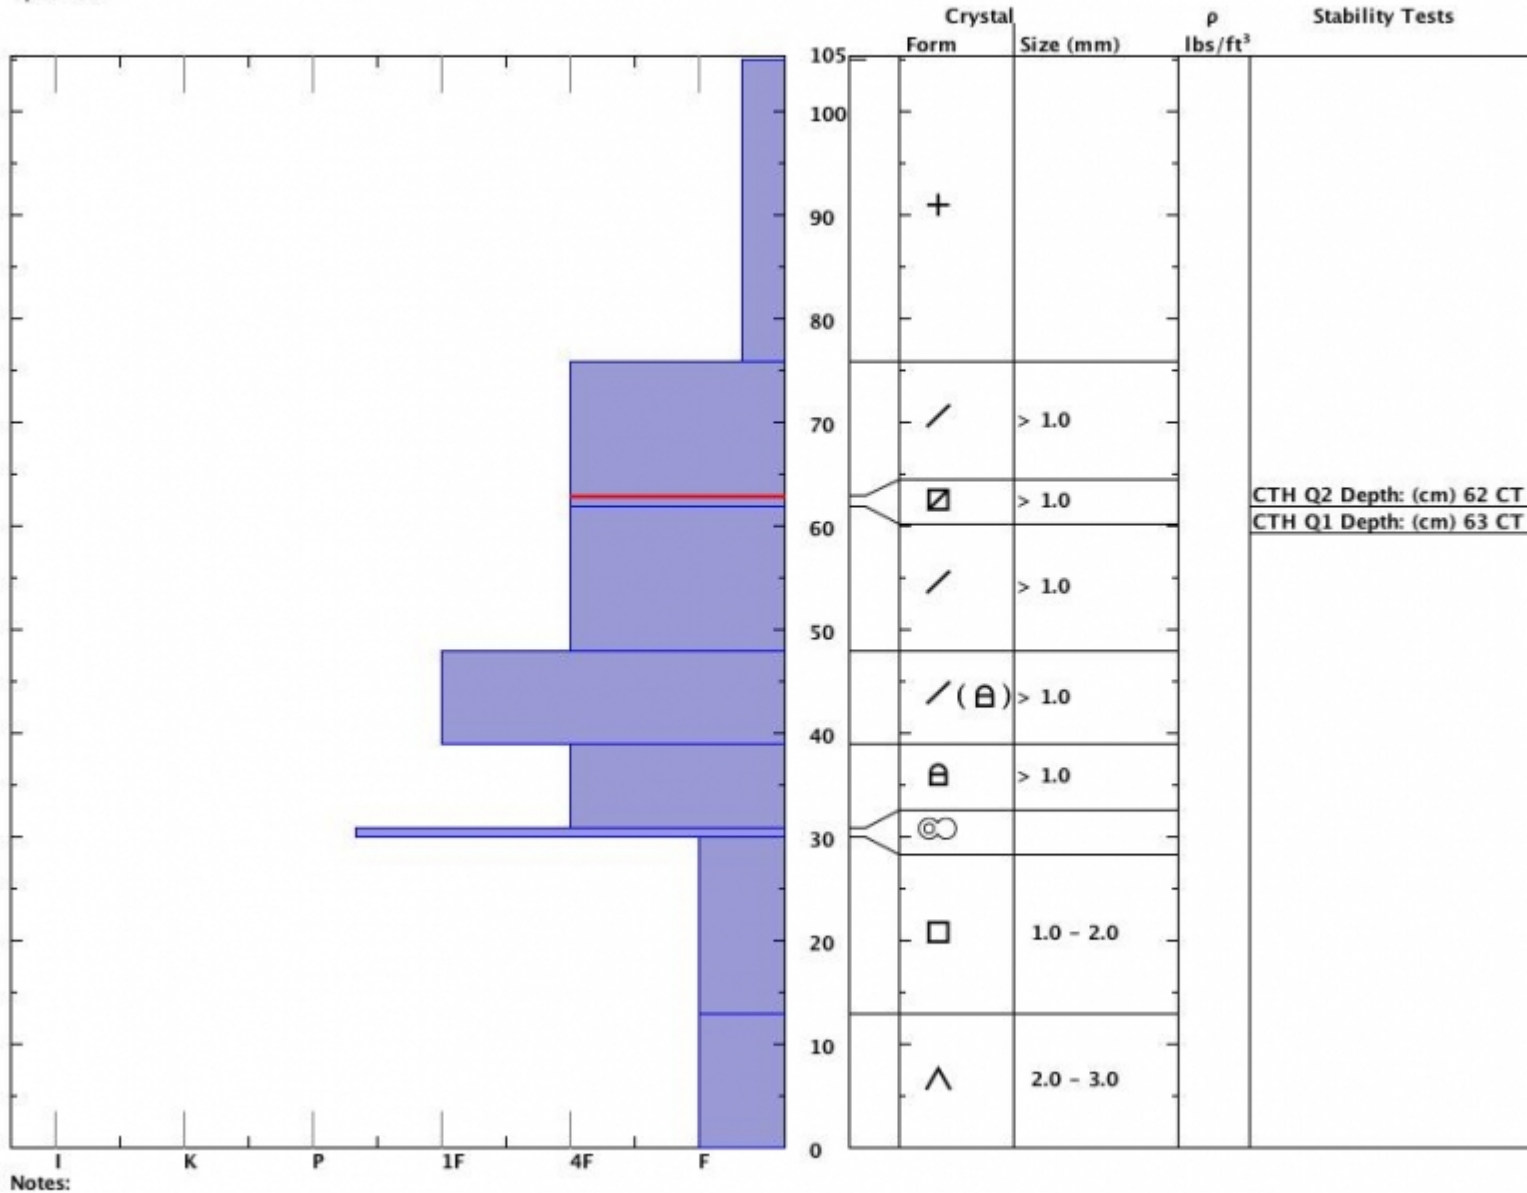

Snow Pit Profile
Beehive Basin
Northern Madison, MT
 Elevation (ft) **8315**
 Aspect: **30**
 Specifics:

Observer: **Marcie Hahn-Knoff**
Fri Dec 23 11:30:00 MST 2011
 Co-ord: **N W**
 Slope: **28**
 Wind loading: **no**

Stability on similar slopes: **Good**
 Air Temperature: **25 F**
 Sky Cover: **sky < 2/8 covered**
 Precipitation: **None**
 Wind: **NW Calm**

HS105
 Stability Test Notes:
63: Buried NSF

Layer notes:
63-76: Bu
62-63: Pr