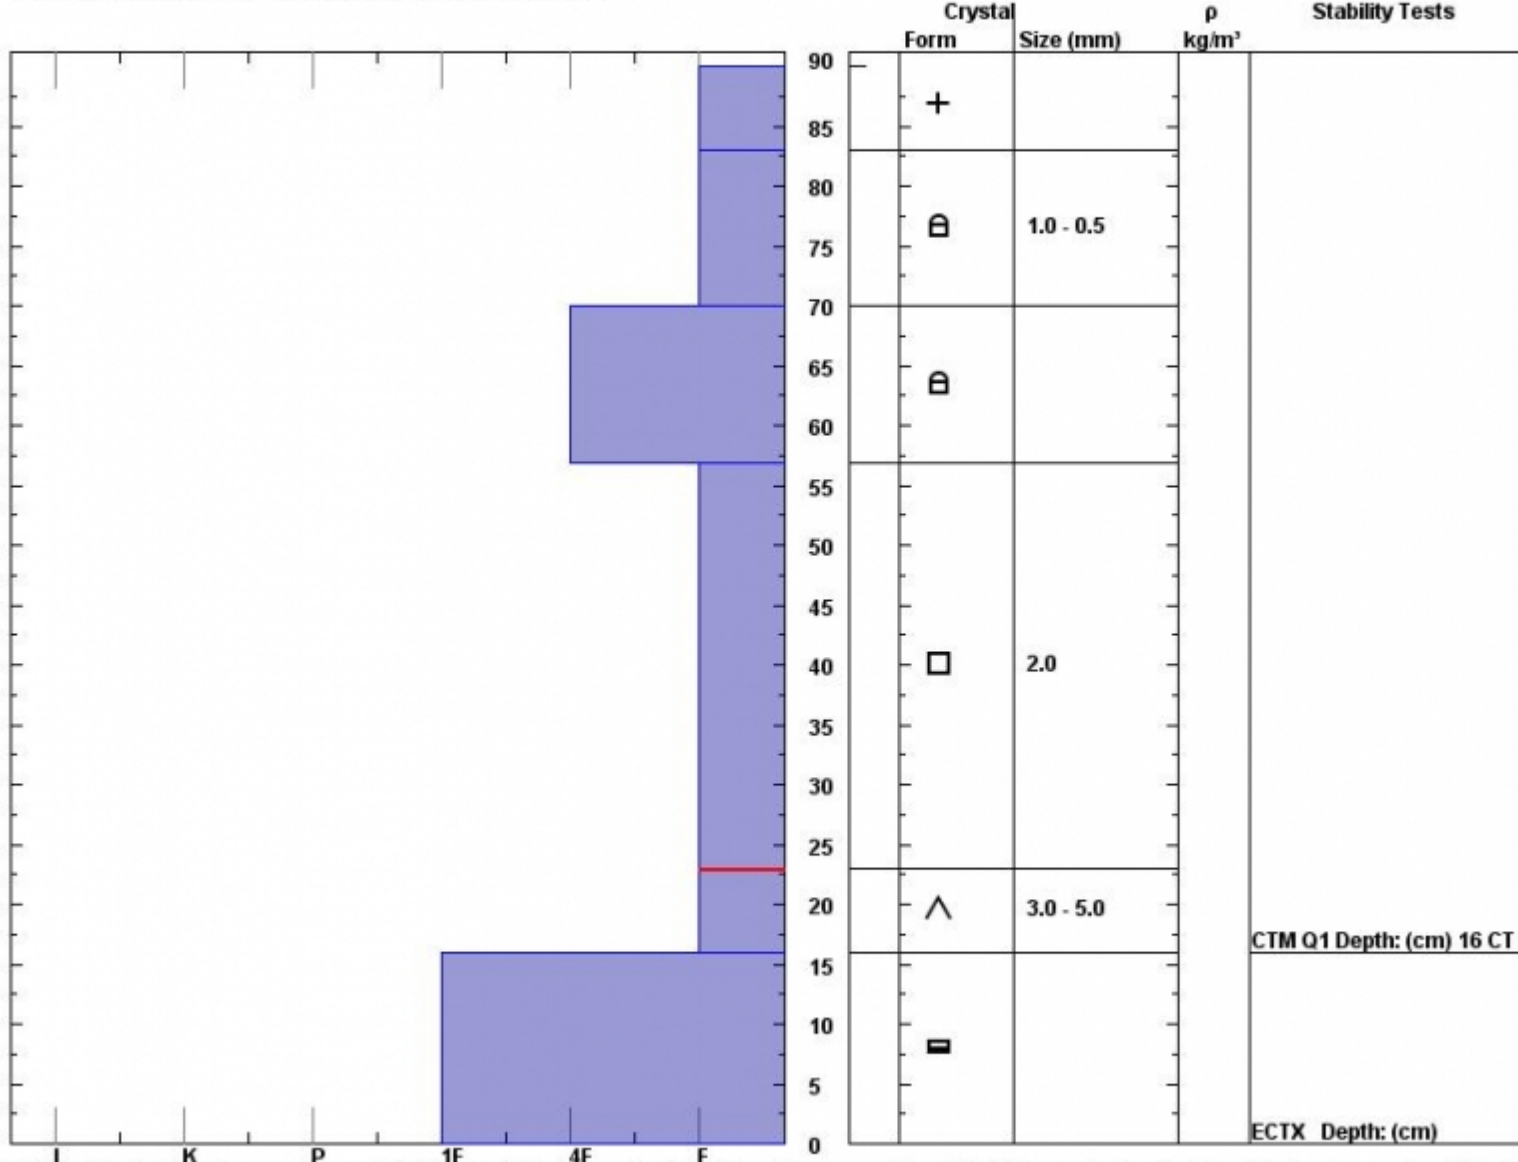

Snow Pit Profile
Buck Ridge
Northern Madison, MT
 Elevation (ft) **9300**
 Aspect: **50**
 Specifics: **Avalanche Pit: flank; Snowmobile tracks on slope.**

Observer: **Eric Knoff**
Fri Jan 13 23:38:00 MST 2012
 Co-ord: **45.17337 N 111.37507 W**
 Slope: **30**
 Wind loading: **no**

Stability on similar slopes: **Fair**
 Air Temperature: **29 F**
 Sky Cover: **Clear**
 Precipitation:
 Wind: **SW Light Breeze**

Stability Test Notes:
 Layer note:
16-23: Pro

Notes: Plenty of weak snow but no slab. The depth hoar was the layer the slide ran on. The slide likely ran during the New Year's storm when 1.5 inches was deposited in 3 days.