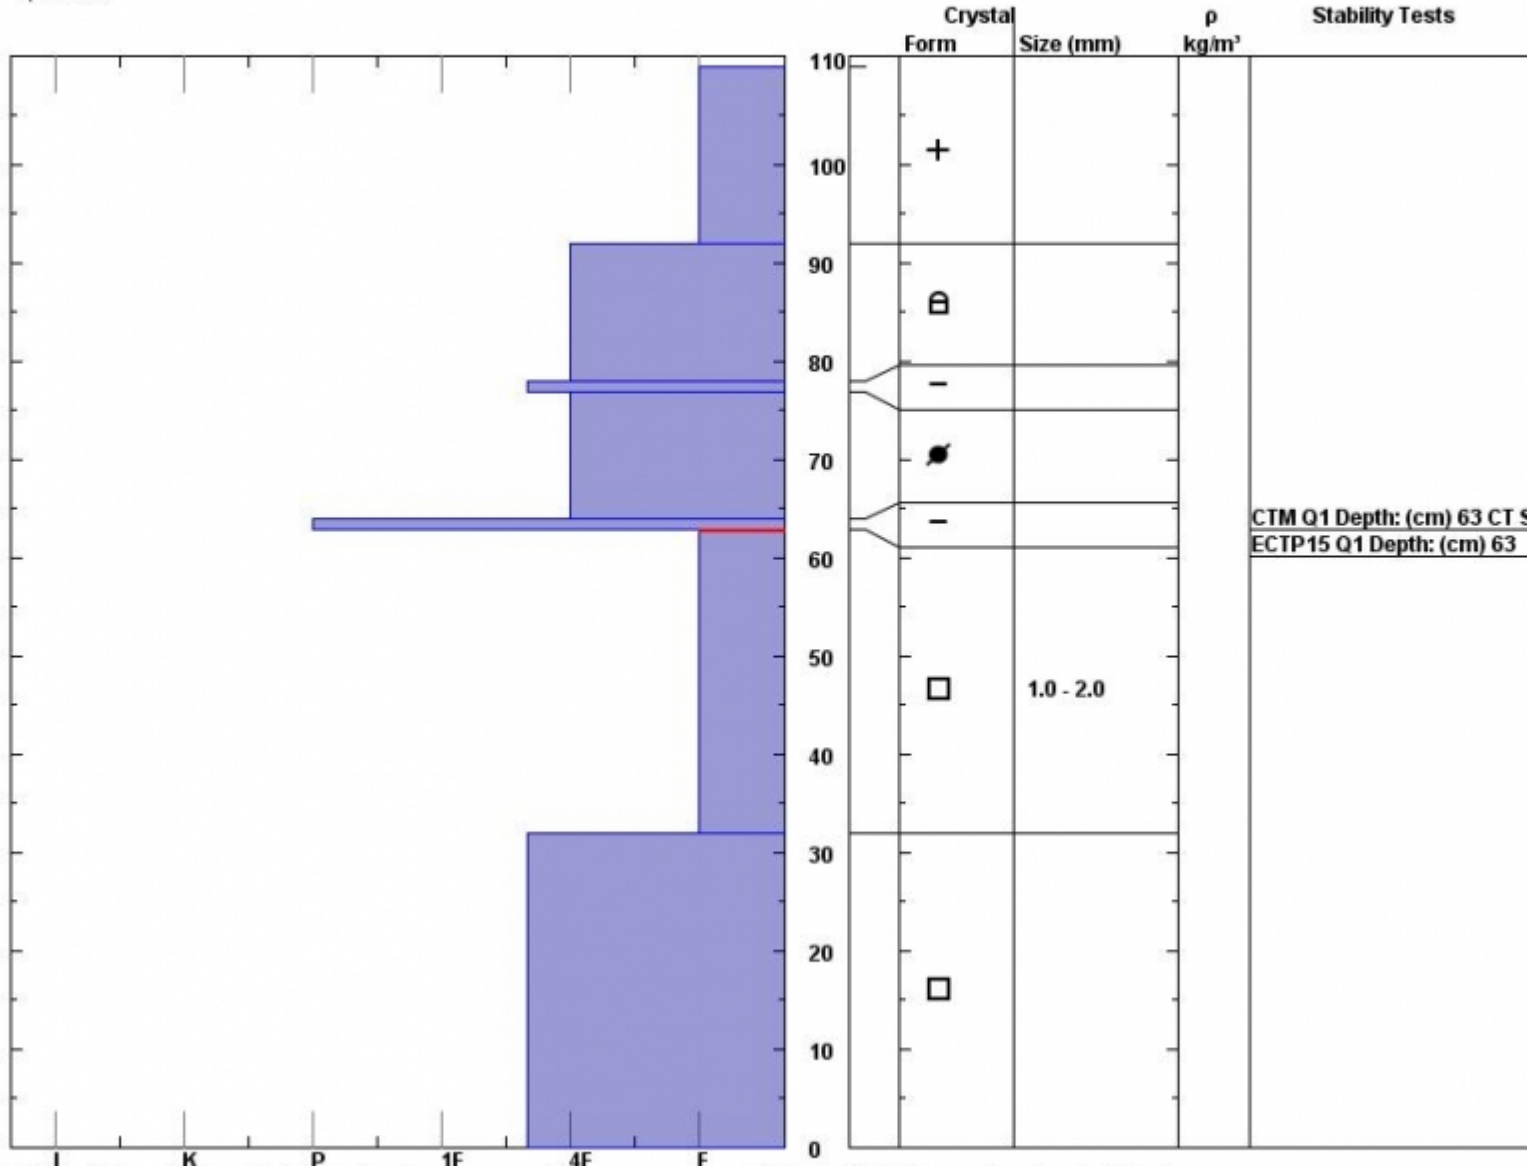

Snow Pit Profile
Cabin Creek
Southern Madions Range
 Elevation (ft) **9334**
 Aspect: **70**
 Specifics:

Observer: **Eric Knoff**
Sat Jan 14 11:18:00 MST 2012
 Co-ord: **44.88852 N 111.18284 W**
 Slope: **30**
 Wind loading: **no**

Stability on similar slopes: **Fair**
 Air Temperature: **-6.8 F**
 Sky Cover: **Clear**
 Precipitation:
 Wind: **SW Light Breeze**

Stability Test Notes:

Layer note
32-63: Pro

Notes: Not much of a slab, but plenty of weak snow. If this area receives .5-1 inch of SWE I expect natural activity to occur.