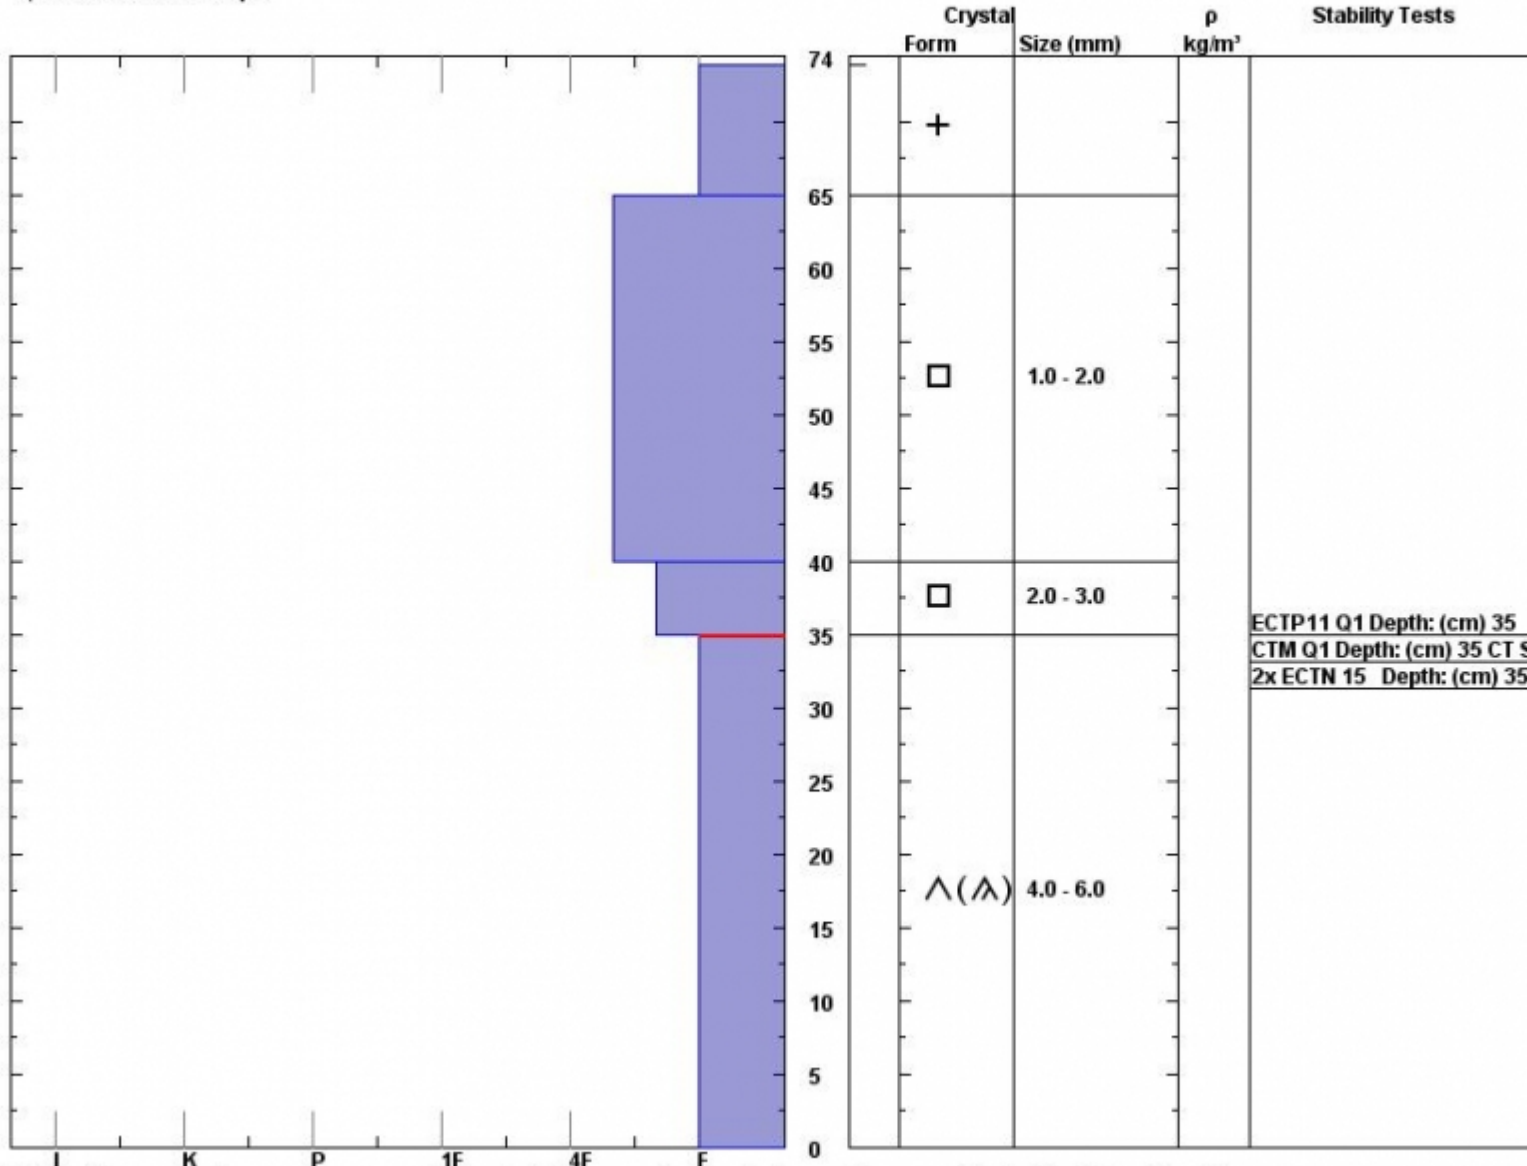

Snow Pit Profile
N of Dwaynes
Bridger, MT
 Elevation (ft) **8630**
 Aspect: **60**
 Specifics: **We skied slope.**

Observer: **Doug Chabot**
Mon Jan 16 10:40:00 MST 2012
 Co-ord: **45.82697 N 110.93195 W**
 Slope: **33**
 Wind loading: **no**

Stability on similar slopes: **Fair**
 Air Temperature: **C**
 Sky Cover: **Clear**
 Precipitation: **None**
 Wind: **E Light Breeze**

HS74
 Stability Test Notes: **0-35: Prob**

Notes: The snowpack was very, very weak. The depth hoar was the most advanced I've seen. Made a YouTube of the pit.