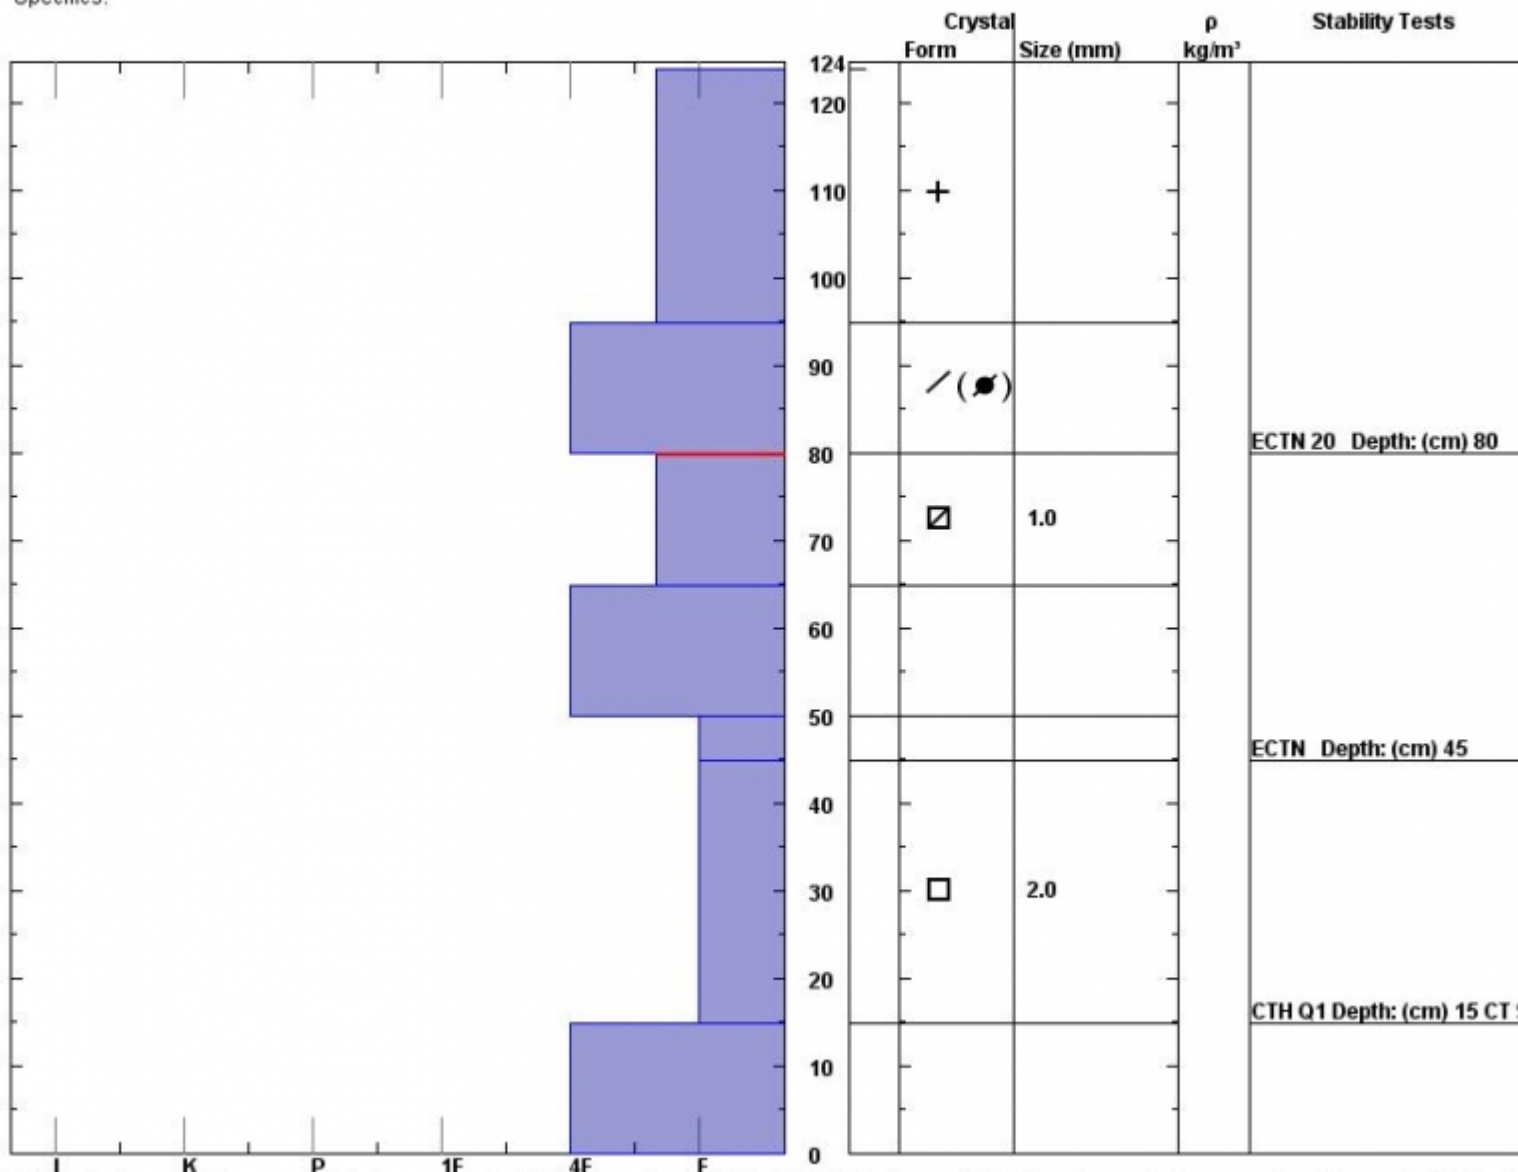

Snow Pit Profile
Yellow Mtn
Madison, MT
 Elevation (ft) **9280**
 Aspect: **60**
 Specifics:

Observer: **Mark Staples**
Thu Jan 26 12:30:00 MST 2012
 Co-ord: **45.29873 N 111.31958 W**
 Slope: **29**
 Wind loading: **no**

Stability on similar slopes: **Fair**
 Air Temperature: **C**
 Sky Cover: **Clear**
 Precipitation:
 Wind:

Stability Test Notes:
 Layer note:
65-80: Pro

Notes: Boot pen. to the ground. Weak snowpack, but lacking structure? load? both? to be unstable. Nearby on similar aspect we triggered a thick wind facets over rocks.