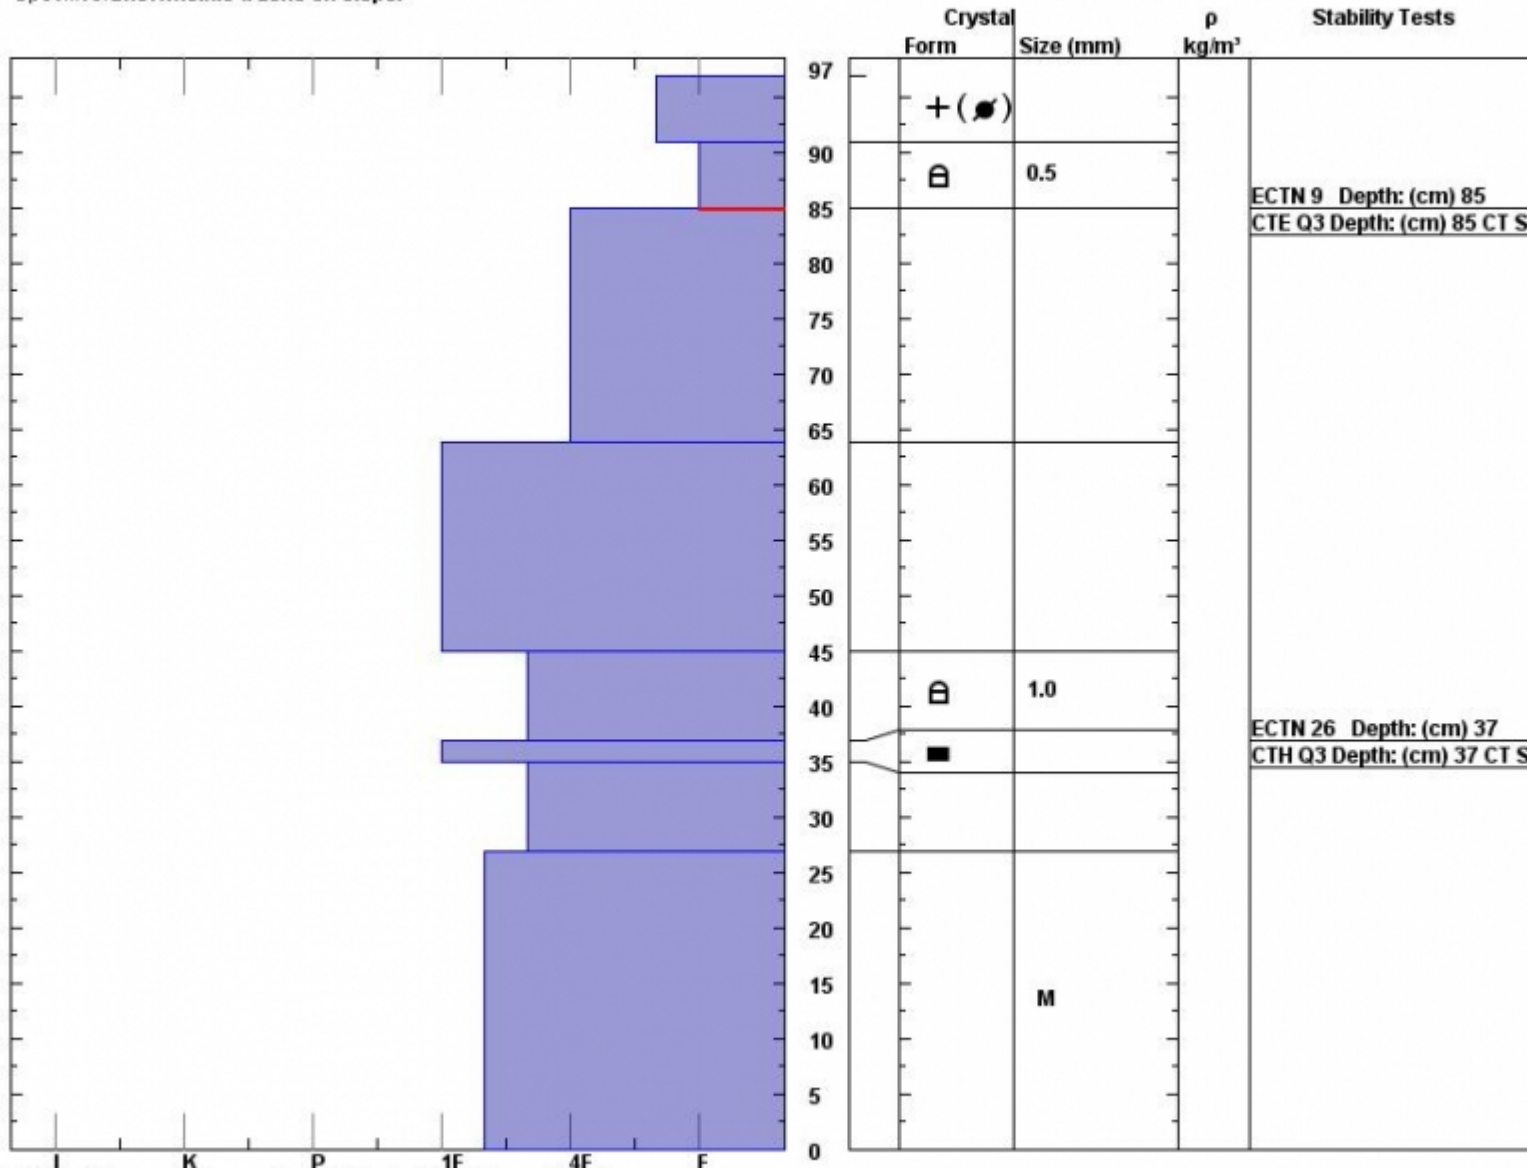

Snow Pit Profile

Observer: **Mark Staples**

Stability on similar slopes: **Very Good**

Stability Test Notes:

Layer notes

**Beartooth, MT**

**Fri Nov 30 01:45:00 MST 2012**

Air Temperature: **C**

**37: very dirty shear**

**85-91: Pro**

Elevation (ft) **9450**

Co-ord: **45.06775 N 109.95078 W**

Sky Cover: **sky 8/8 covered**

Aspect: **82**

Slope: **26**

Precipitation: **Snow < 0.5 cm/hr**

Wind loading: **no**

Wind:

Specifics: **Snowmobile tracks on slope.**

Notes: This snowpit was dug in "Wades World" near Lulu Pass.

Advisory Region  
Cooke City

**Forecast link:** [GNFAC Avalanche Advisory for Sat Dec 1, 2012](#)  
Cooke City, 2012-11-30