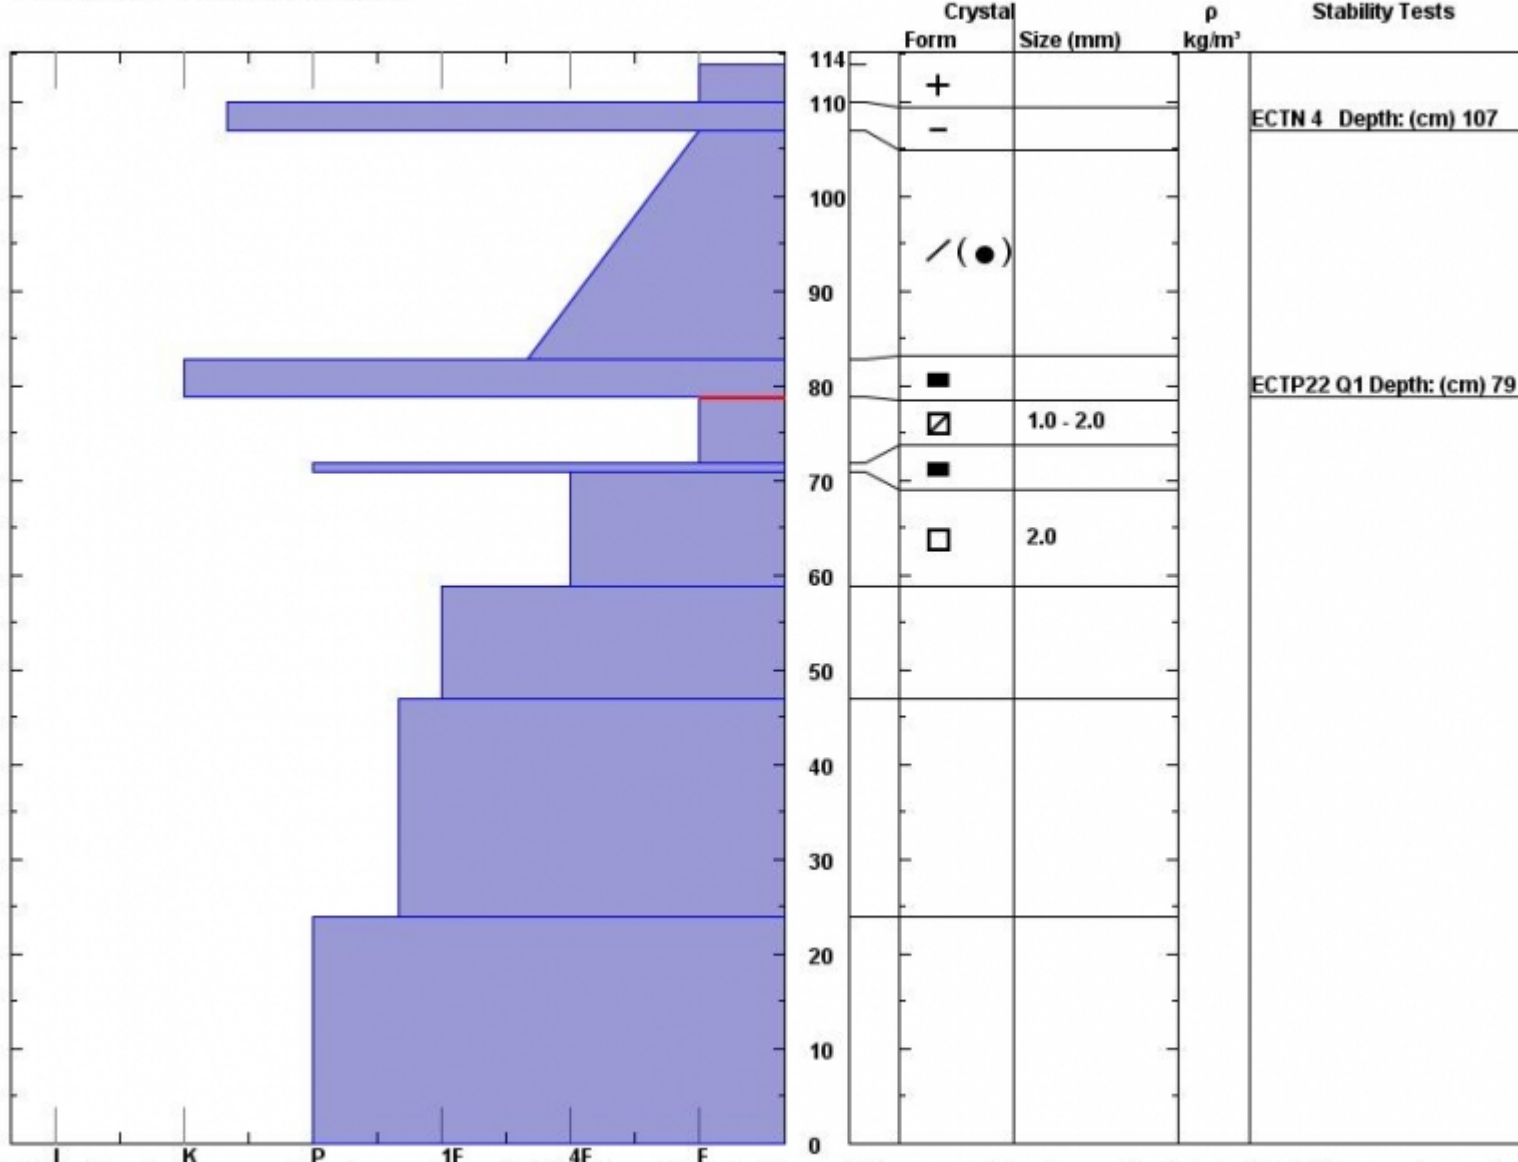

Snow Pit Profile
Cabin Creek 2
S Madison, MT
 Elevation (ft) **8875**
 Aspect: **180**
 Specifics: **Snowmobile tracks on slope.**

Observer: **Mark Staples**
Tue Feb 05 13:15:00 MST 2013
 Co-ord: **44.92848 N 111.26707 W**
 Slope: **32**
 Wind loading: **no**

Stability on similar slopes: **Poor**
 Air Temperature: **C**
 Sky Cover: **sky 8/8 covered**
 Precipitation: **None**
 Wind: **Calm**

Stability Test Notes:
 Layer notes:
72-79: Pro

Notes: This slope has seen lots of sun and warmth. The Nytros didn't mind the crusts too much - they chewed it up! Lack of visibility prevented us from... there has been recent avalanche activity. There were 10 natural avalanches reported on a similar aspect and elevation on Kirkwood Ridge 4 d

Advisory Region
 Southern Madison

Forecast link: [GNFAC Avalanche Forecast for Wed Feb 6, 2013](#) [GNFAC Avalanche Forecast for Thu Feb 7, 2013](#)

Southern Madison, 2013-02-05