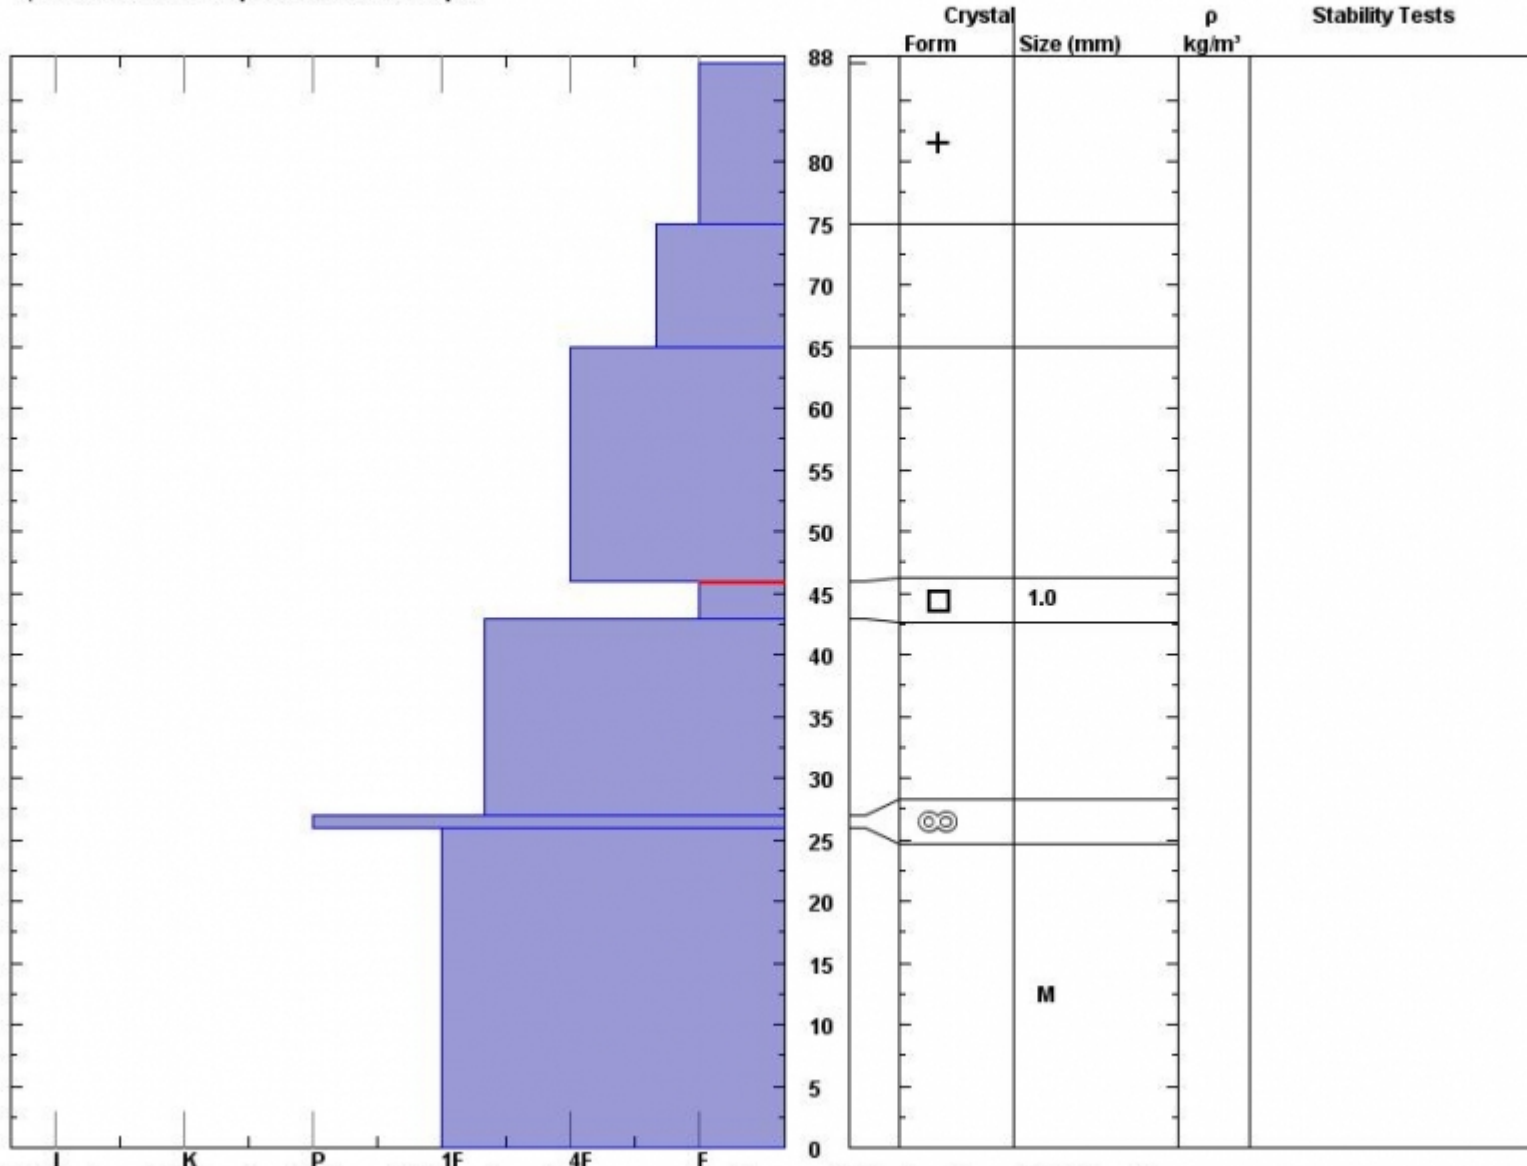

Snow Pit Profile

The Ramp

Bridger, MT

Elevation (ft) 8238

Aspect: 10

Specifics: We skied slope. Ski tracks on slope.

Observer: Doug Chabot

Thu Nov 07 10:10:00 MST 2013

Co-ord: 45.82897 N 110.93183 W

Slope: 34

Wind loading: no

Stability on similar slopes: Good

Air Temperature: C

Sky Cover: sky 4/8 to 8/8 covered

Precipitation: None

Wind: Calm

HS88

Stability Test Notes:

Layer note

43-46: Pro

Notes: Dug w/ Staples. Faceted layer is thinner than other areas and the the overall slab density may inhibit faceting.

Advisory Region  
Bridger Range

Forecast link: [GNFAC Avalanche Advisory for Fri Nov 8, 2013](#)  
Bridger Range, 2013-11-07