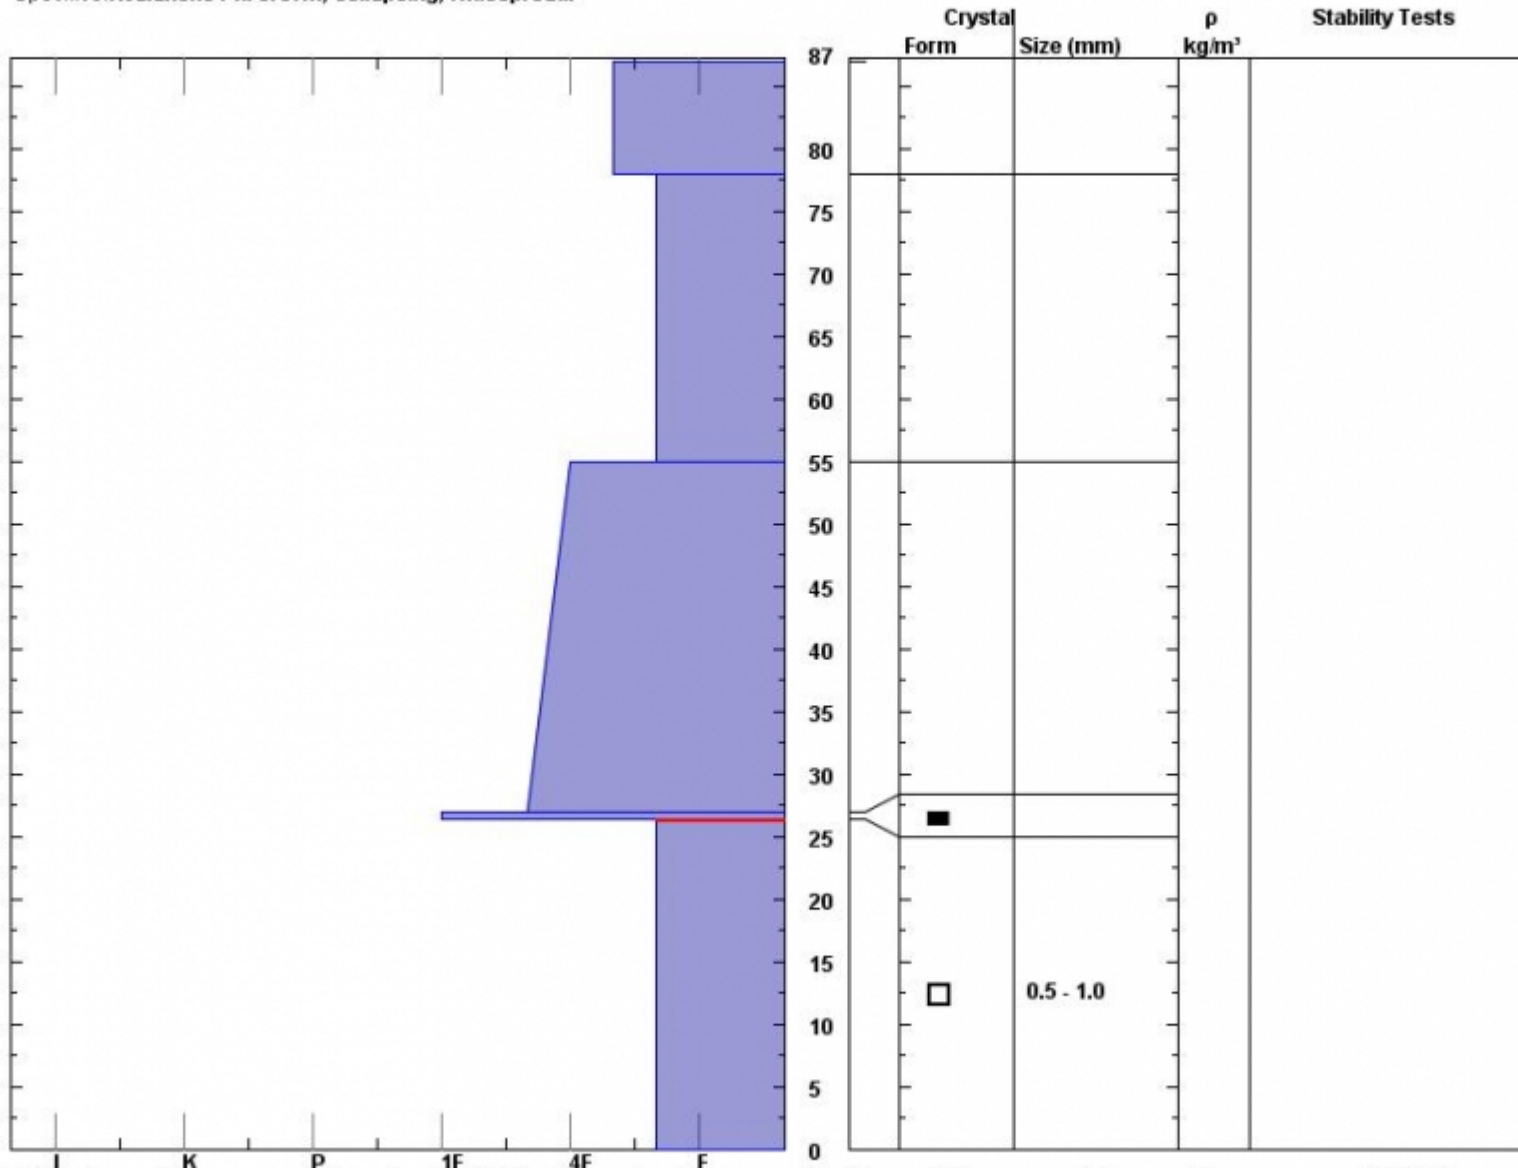

Snow Pit Profile
Henderson Mtn
Beartooth, MT
 Elevation (ft) **9450**
 Aspect: **210**
 Specifics: **Avalanche Pit: crown; Collapsing, widespread.**

Observer: **Mark Staples**
Wed Nov 26 16:00:00 MST 2014
 Co-ord: **45.04174 N 109.94242 W**
 Slope: **37**
 Wind loading: **yes**

Stability on similar slopes: **Very Poor**
 Air Temperature: **C**
 Sky Cover: **sky 8/8 covered**
 Precipitation: **Snow - 2 cm/hr**
 Wind: **Strong**

Stability Test Notes:
 Layer note: **0-26.5: Pro**

Notes: Crown from a snowmobile avalanche fatality. This avalanche was remotely triggered. The snowpack in many other areas was 3-4 feet deep.

Advisory Region
 Cooke City
 Cooke City, 2014-11-27