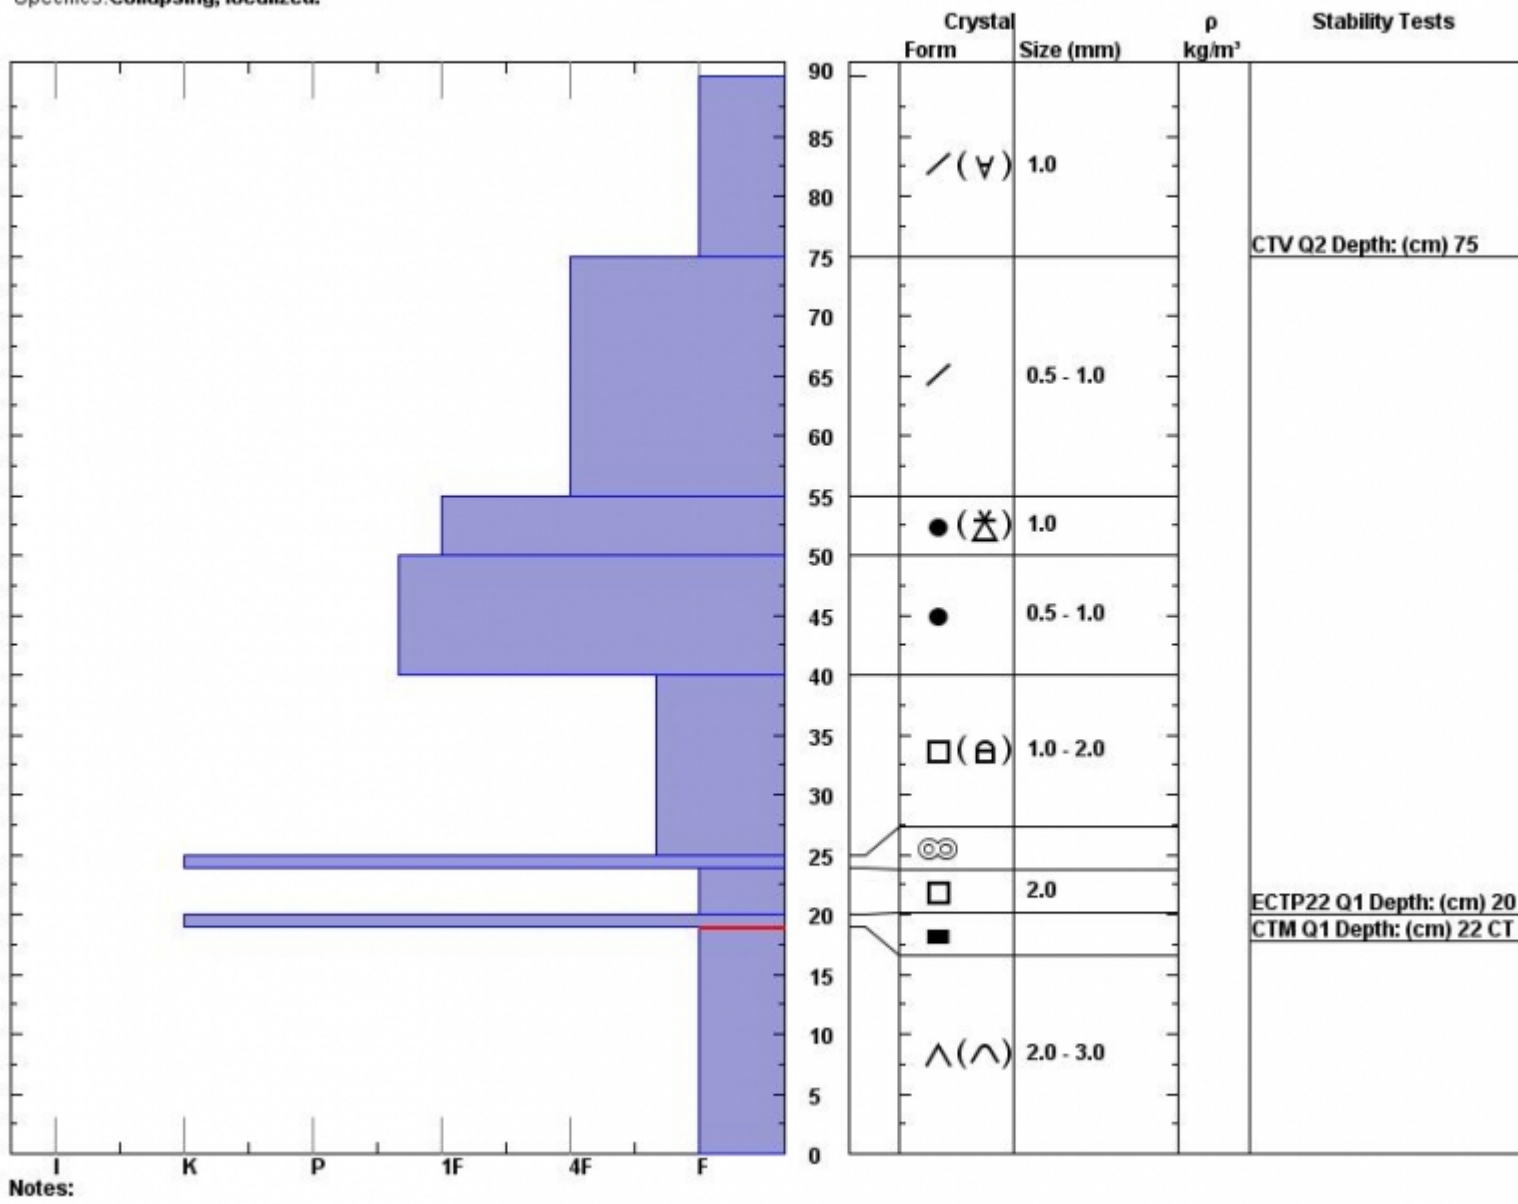

Snow Pit Profile
Hyalite Main Fk
Hyalite, MT
 Elevation (ft) **8770**
 Aspect: **50**
 Specifics: **Collapsing, localized.**

Observer: **Nina Hance**
Tue Dec 02 11:40:00 MST 2014
 Co-ord: **45.39448 N 110.95953 W**
 Slope: **30**
 Wind loading: **no**

Stability on similar slopes: **Fair**
 Air Temperature: **C**
 Sky Cover: **Clear**
 Precipitation: **None**
 Wind: **Calm**

HS90
 Stability Test Notes:
 20-24: beg
 0-19: Prob

Advisory Region
 Northern Gallatin

Forecast link: [GNFAC Avalanche Forecast for Wed Dec 3, 2014](#) [GNFAC Avalanche Forecast for Thu Dec 4, 2014](#)

Northern Gallatin, 2014-12-02