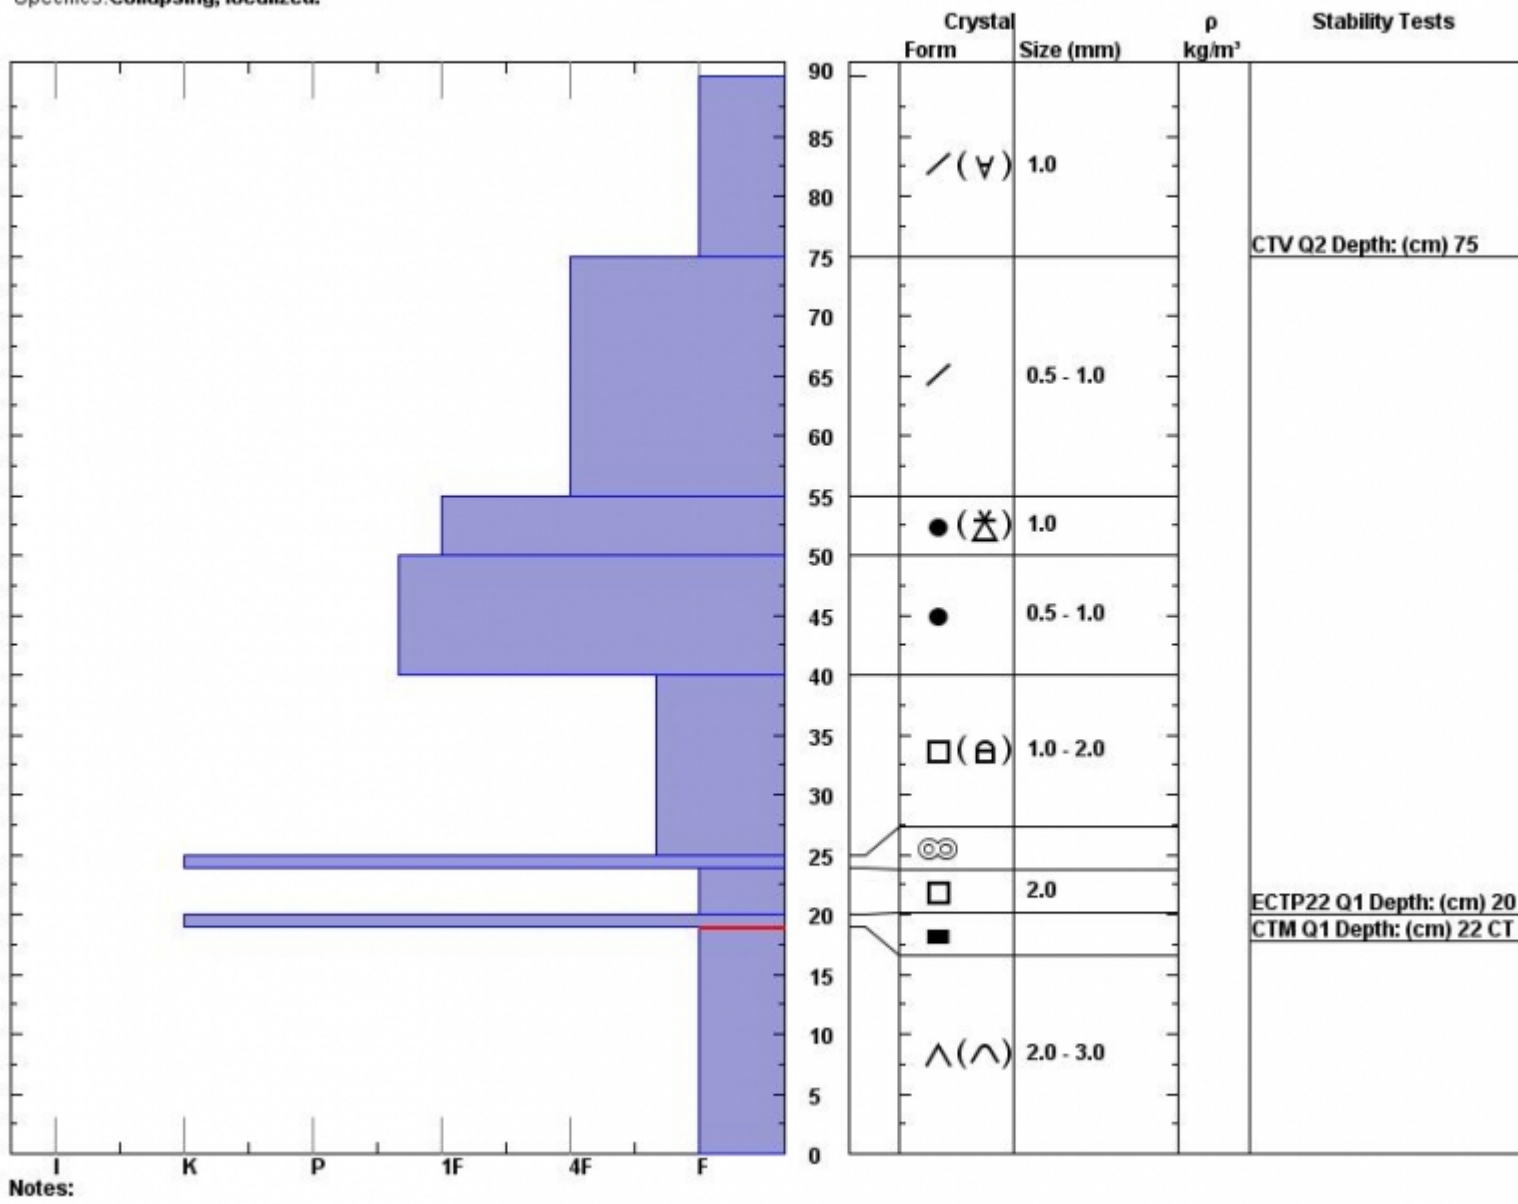

Snow Pit Profile  
**Hyalite Main Fk**  
**Hyalite, MT**  
 Elevation (ft) **8770**  
 Aspect: **50**  
 Specifics: **Collapsing, localized.**

Observer: **Nina Hance**  
**Tue Dec 02 11:40:00 MST 2014**  
 Co-ord: **45.39448 N 110.95953 W**  
 Slope: **30**  
 Wind loading: **no**

Stability on similar slopes: **Fair**  
 Air Temperature: **C**  
 Sky Cover: **Clear**  
 Precipitation: **None**  
 Wind: **Calm**

**HS90**  
 Stability Test Notes:  
**20-24: beg**  
**0-19: Prob**

Advisory Region  
 Northern Gallatin

**Forecast link:** [GNFAC Avalanche Forecast for Wed Dec 3, 2014](#) [GNFAC Avalanche Forecast for Thu Dec 4, 2014](#)

Northern Gallatin, 2014-12-02