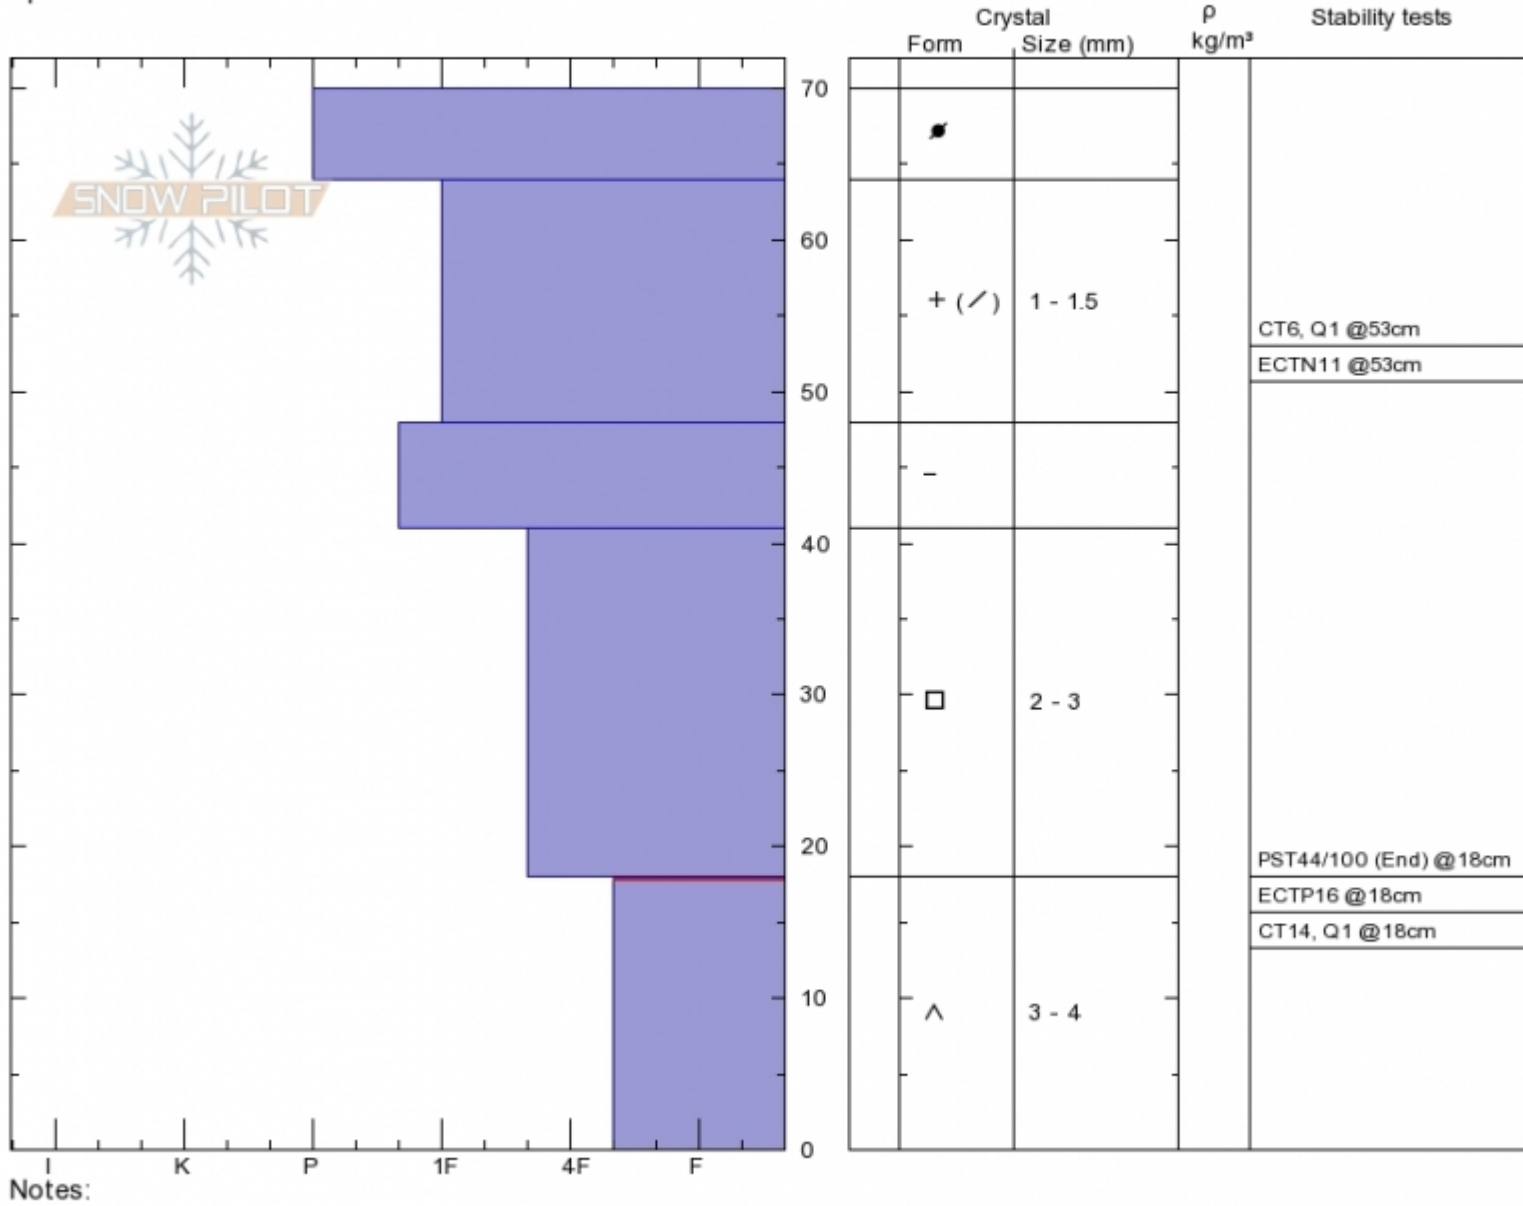

Football Field
Bridger Range
MT
Elevation: 8600 ft
Aspect: 99°
Specifics:

Chris Bilbrey
Tue Dec 20 12:30 2016 (MST)
Co-ord: 45.79817N, -110.93413W
Slope Angle: 33°
Wind Loading: yes

Stability: Fair
Air Temperature: -4°C
Sky Cover: 4/8 to 8/8 covered
Precipitation: None
Wind: NW Moderate

HS70
Stability Test Notes
0-18: Prot

Forecast link: [GNFAC Avalanche Advisory for Wed Dec 21, 2016](#)
No Region, 2016-12-20