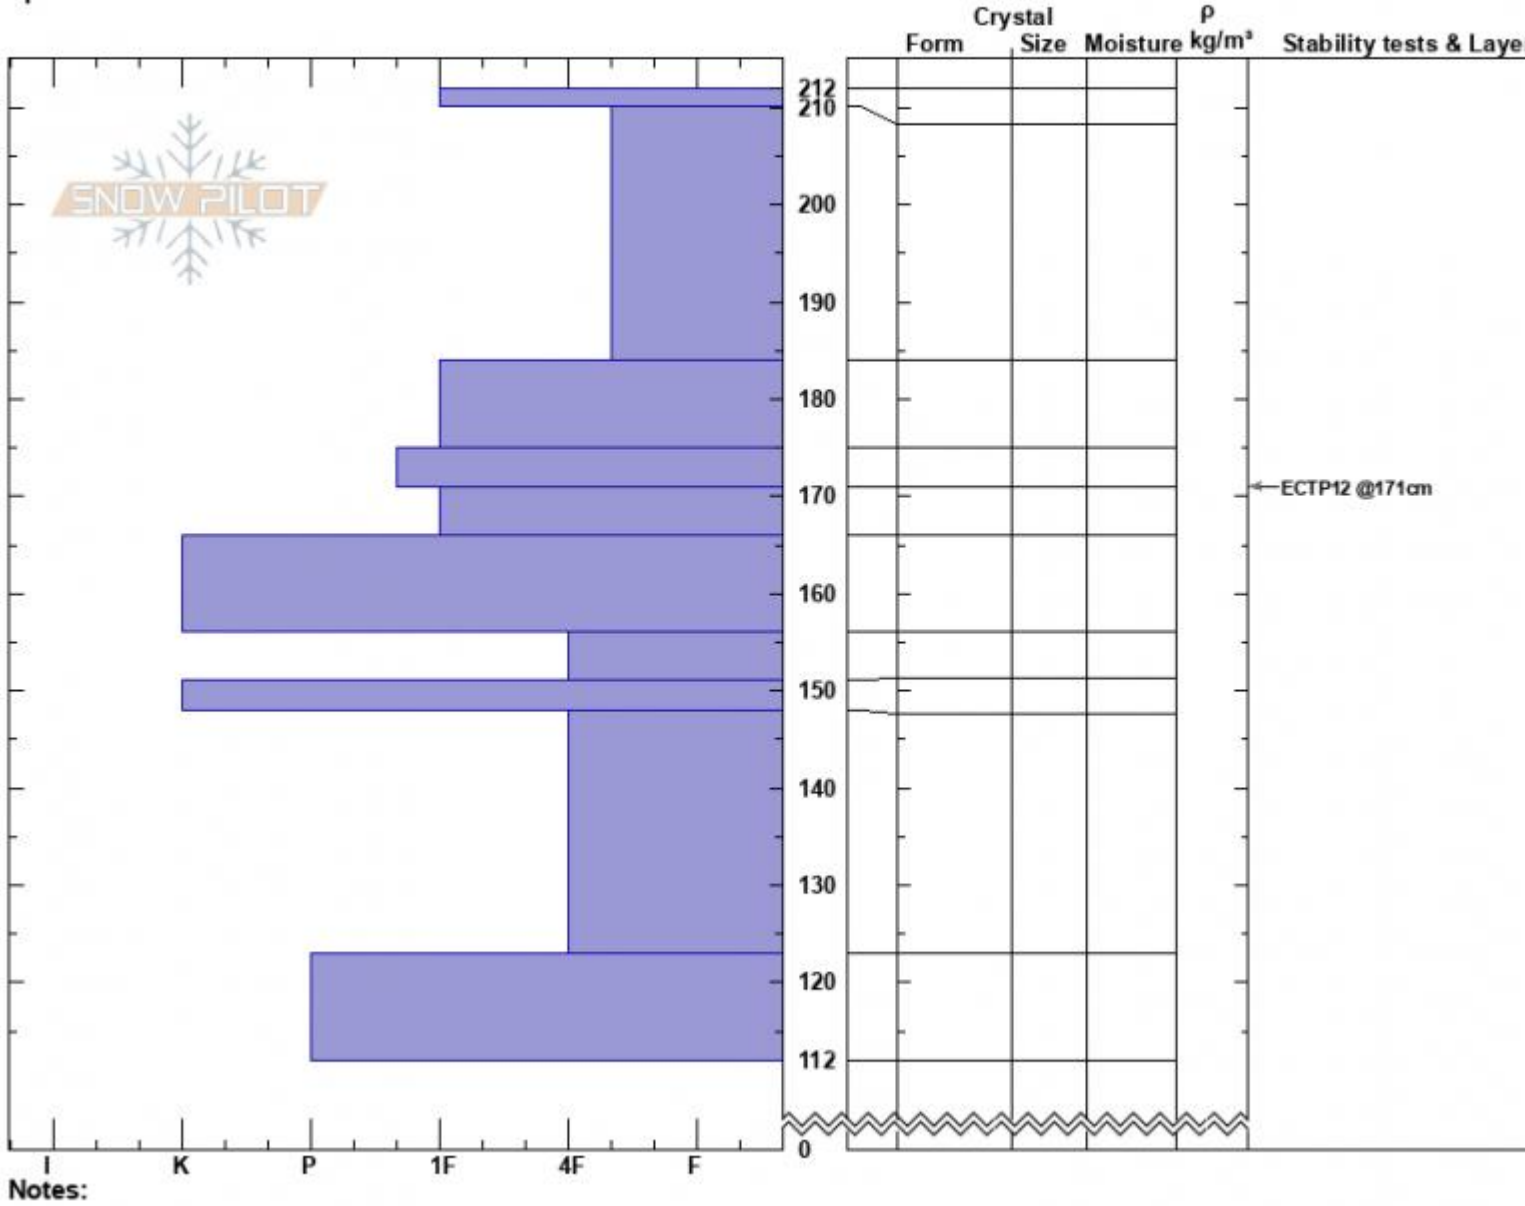

The Throne  
 Bridger Range  
 MT  
 Elevation: 8360 ft  
 Aspect: 190°  
 Specifics:

Haylee Darby  
 03/18/2025 - 11:00am  
 Co-ord: 45.88202N, -110.95239W  
 Slope Angle: 27°  
 Wind Loading: yes

Stability:  
 Air Temperature:  
 Sky Cover: OVC  
 Precipitation: NO  
 Wind: N Moderate

HS:212    Layer Notes:  
 PF:45  
 PS: 15

Advisory Region  
 Bridger Range  
 Longitude  
 -110.95W  
 Latitude  
 45.88N  
 Bridger Range, 2025-03-18